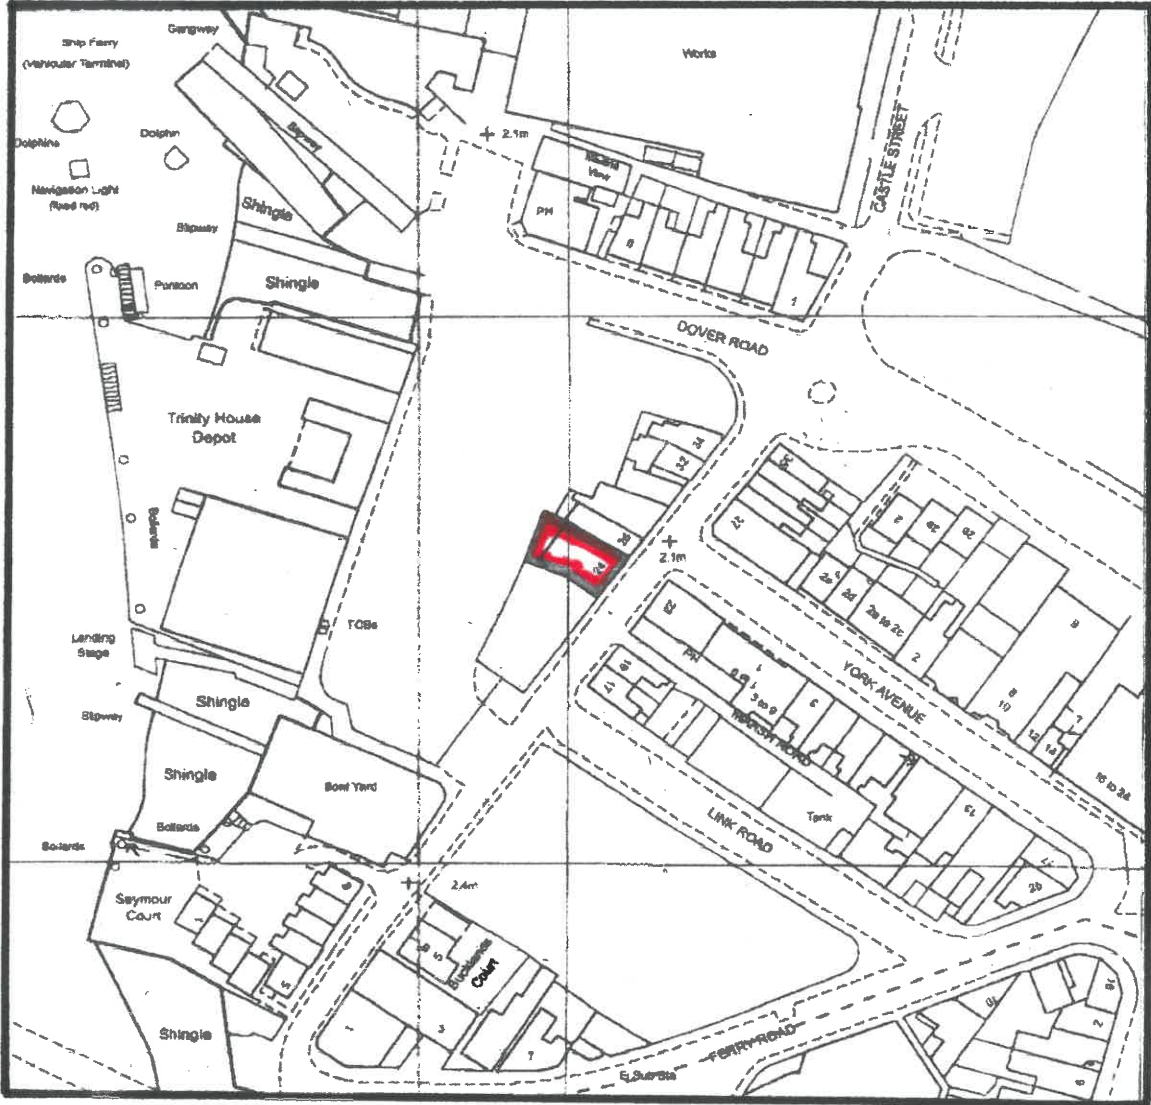

24-28 CASTLE STREET EAST COWES IW

LOCATION PLAN
Scale 1:1250