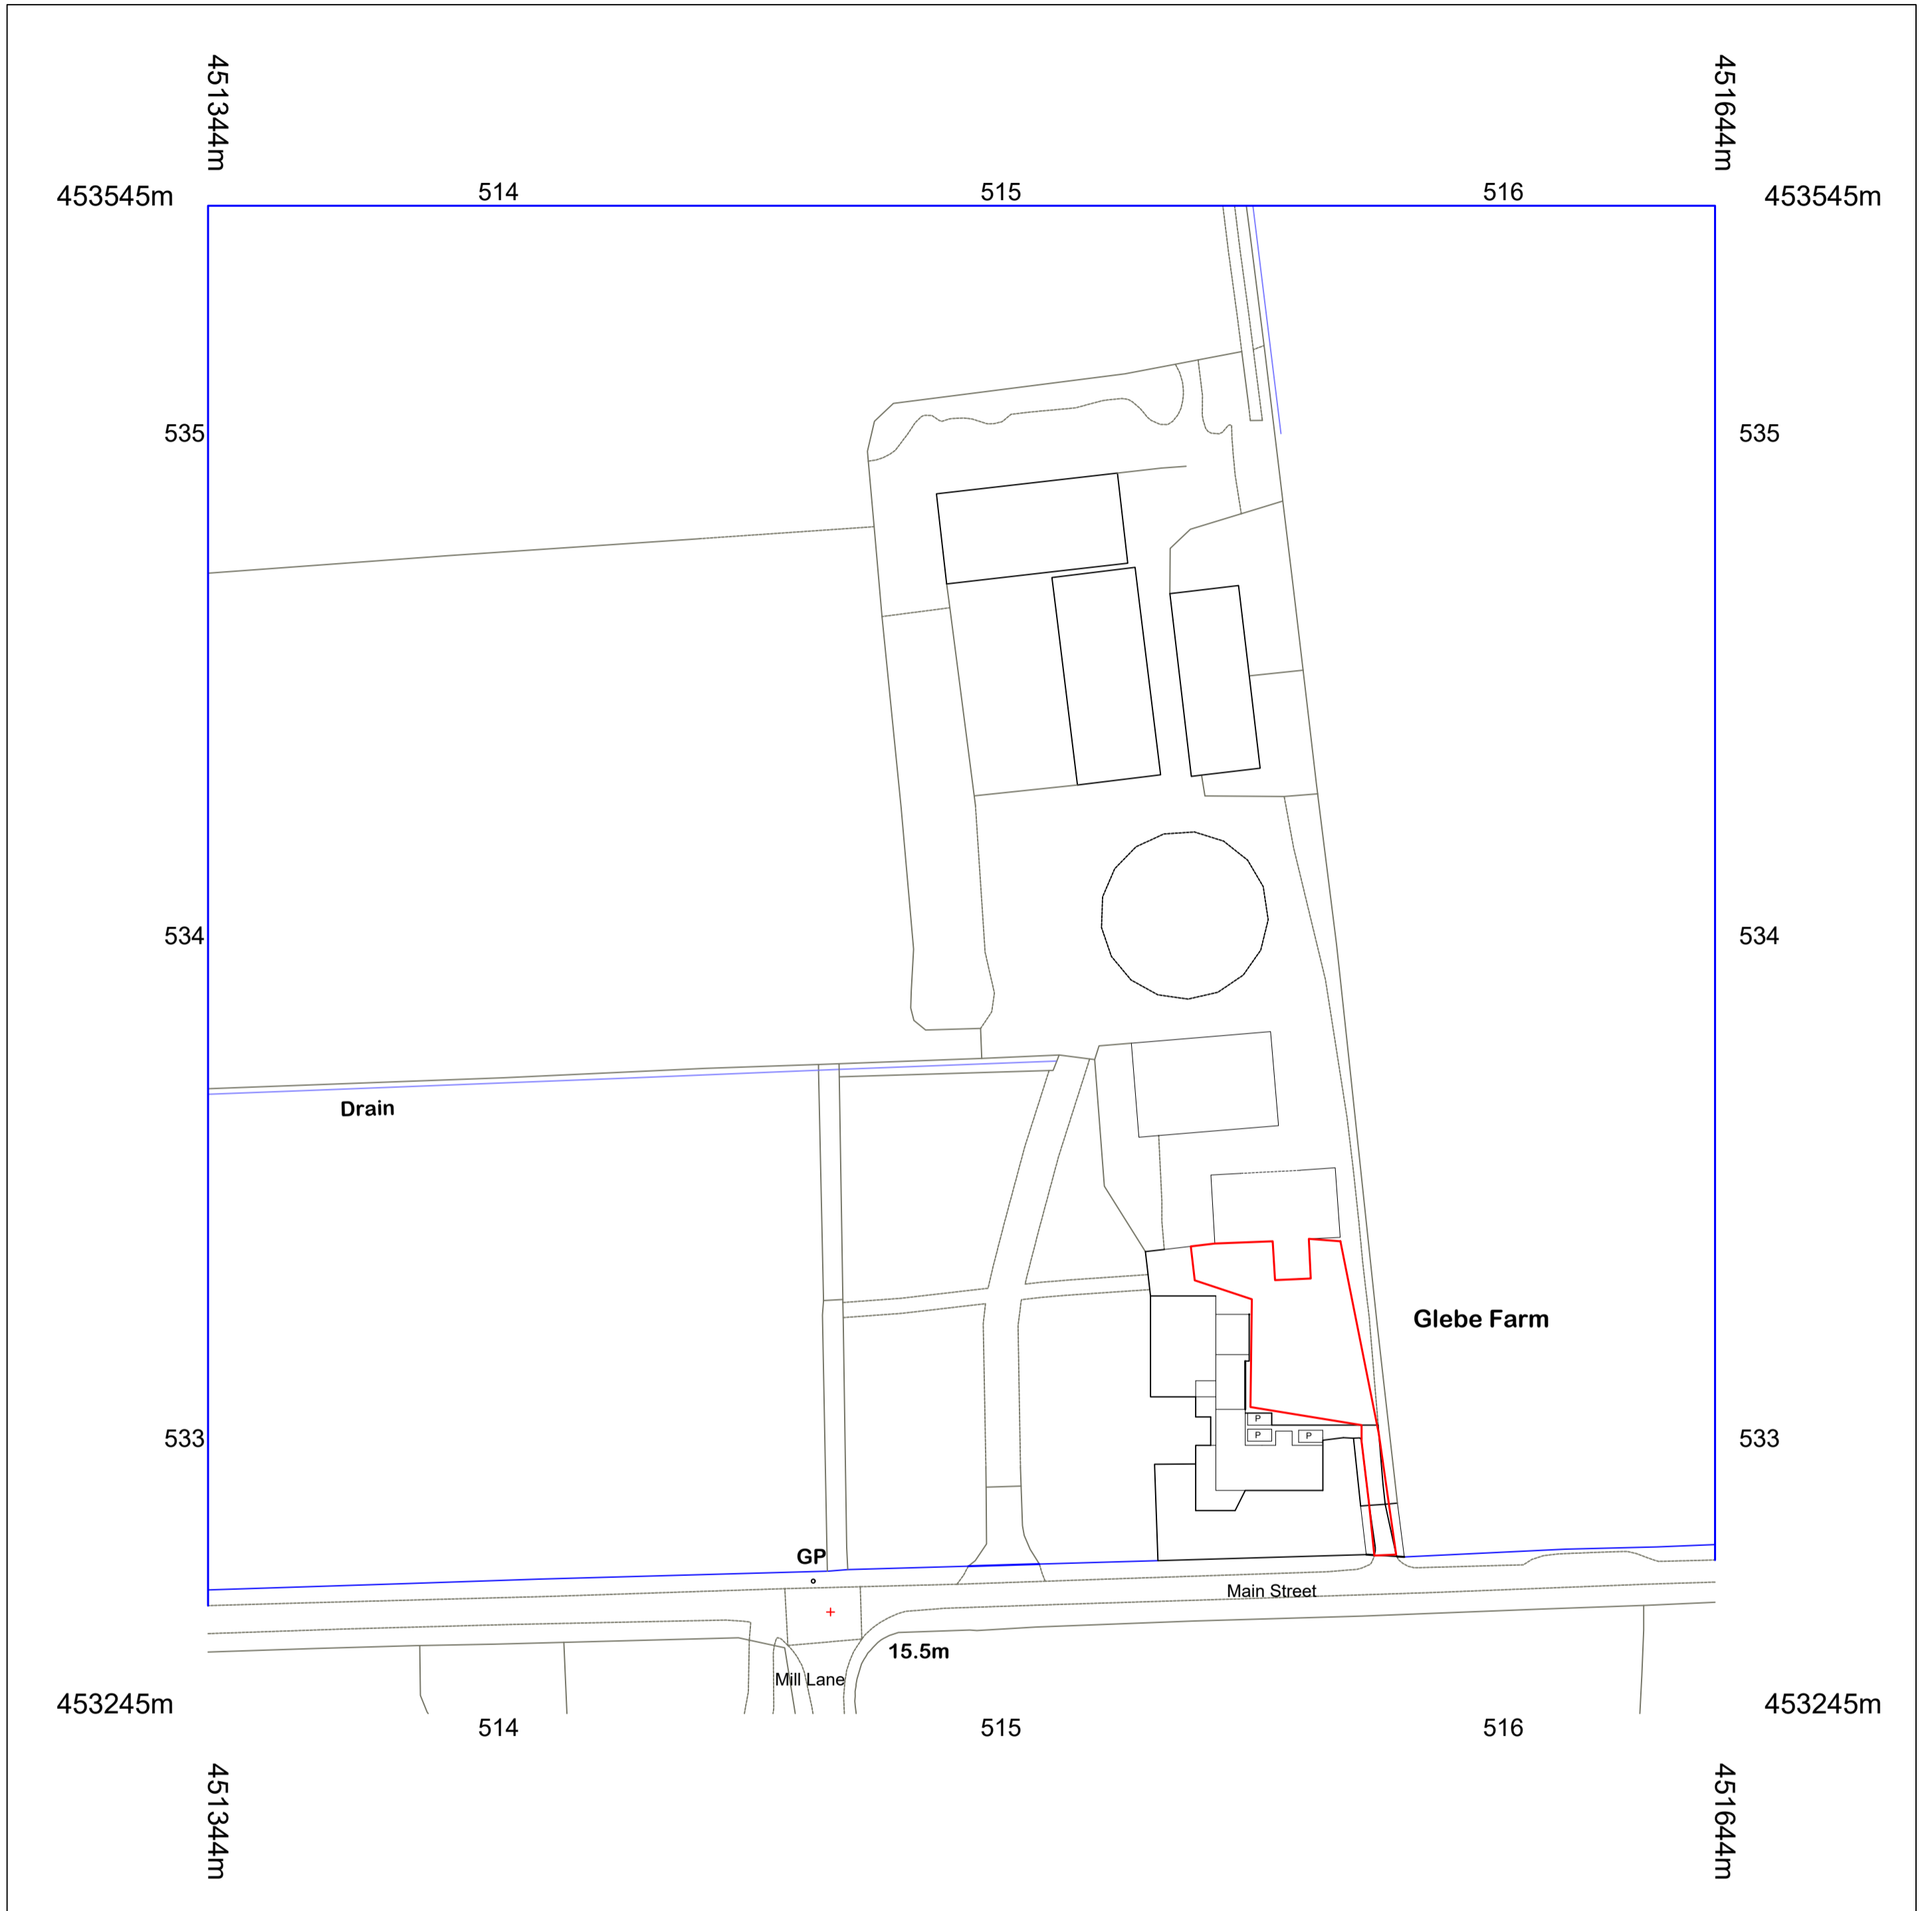

# Stanfords VectorMap

1:2500

**CLIENT: MR S. GLEDHILL**

**LOCATION:  
GLEBE FARM,  
HESSEY,  
YORK  
YO26 8JP**