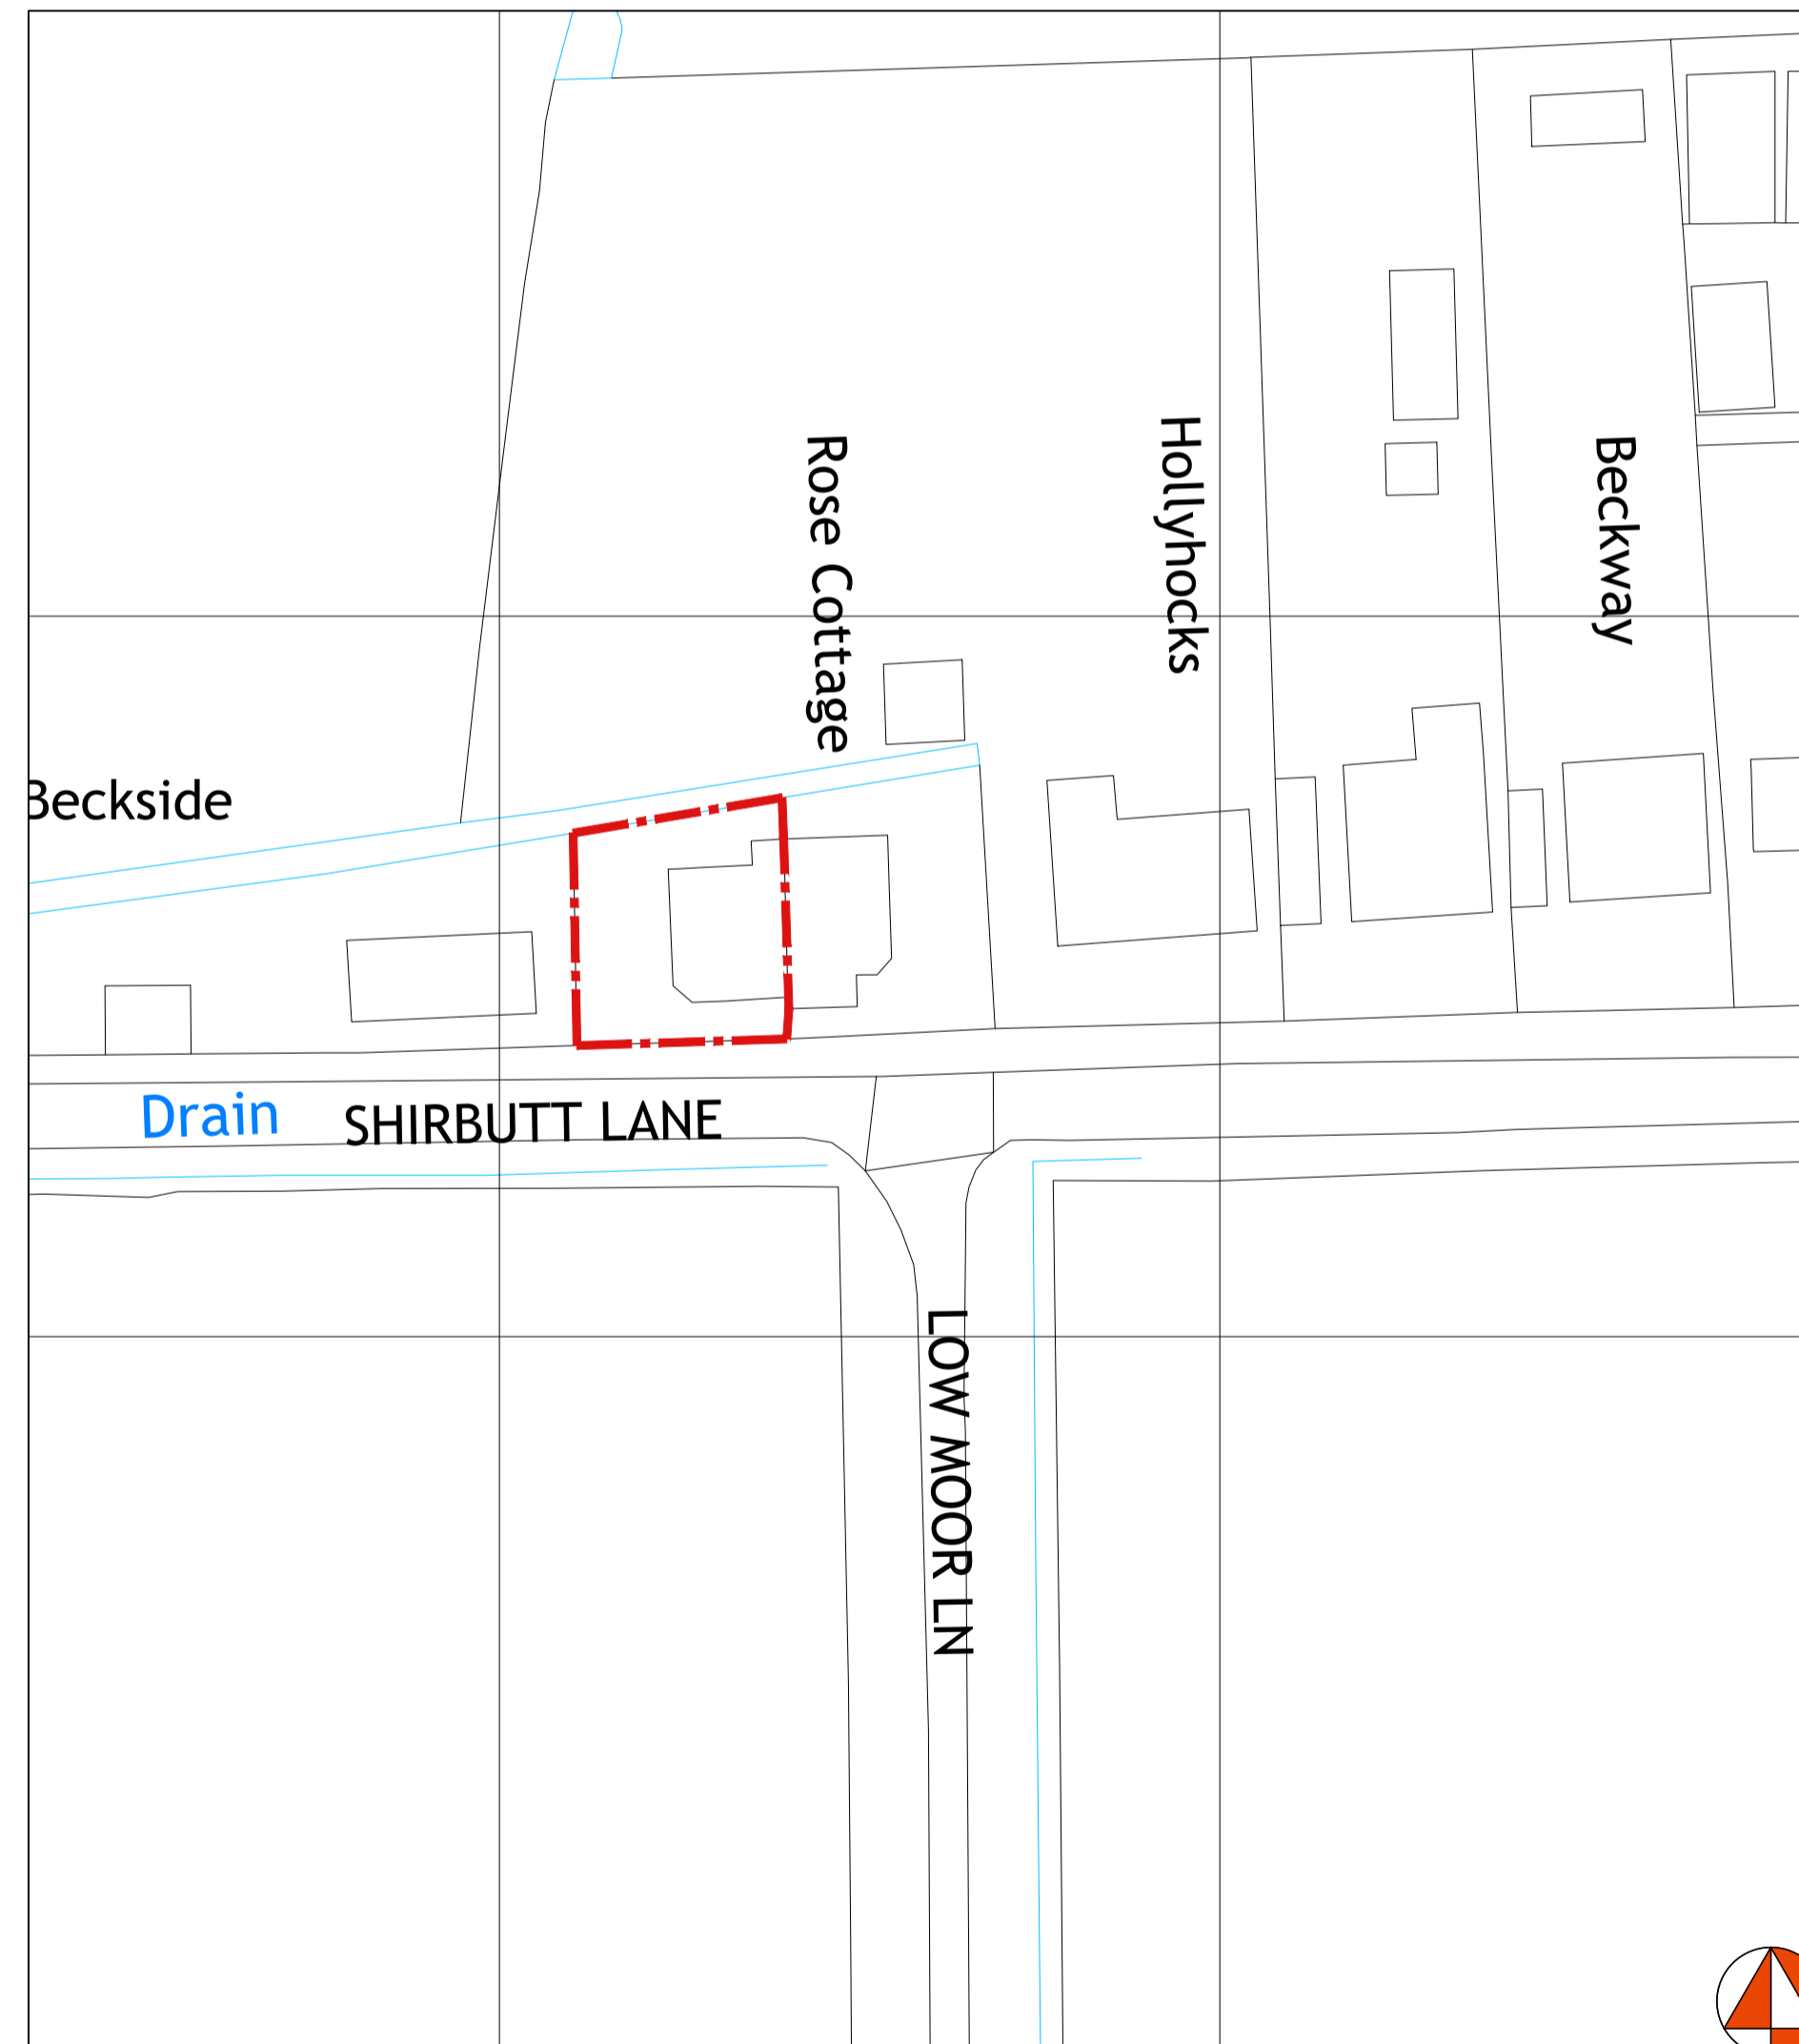

SITE LOCATION PLAN (1:200)

SITE LOCATION PLAN (1:1250)

SITE LOCATION PLAN (1:500)

Rev	Description	Date	By
Status: Planning			
Client:			
Project: Ivy Cottage Hessay			
Title: Site location and block plan			
Project No.:	Drawing No.:	Rev.:	
329	3-02		
Scale: Var@A1		Date: 23-04-2022	
Drawn:DM		Check:DM	