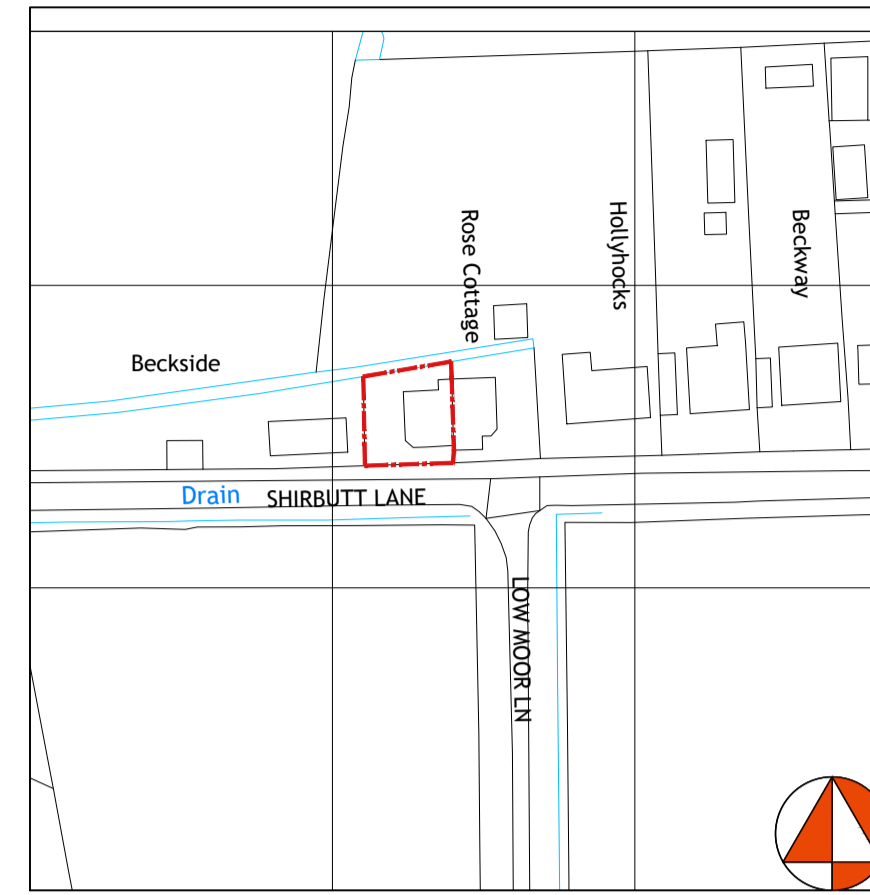

SITE LOCATION PLAN (1:200)

SITE LOCATION PLAN (1:1250)

SITE LOCATION PLAN (1:500)

Rev	Description	Date	By
Status: Planning			
Client:			
Project: Ivy Cottage Hessay			
Title: Site location and block plan			
Project No.:	Drawing No.:	Rev.:	
329	3-02		
Scale: Var@A1		Date: 23-04-2022	
Drawn:DM		Check:DM	