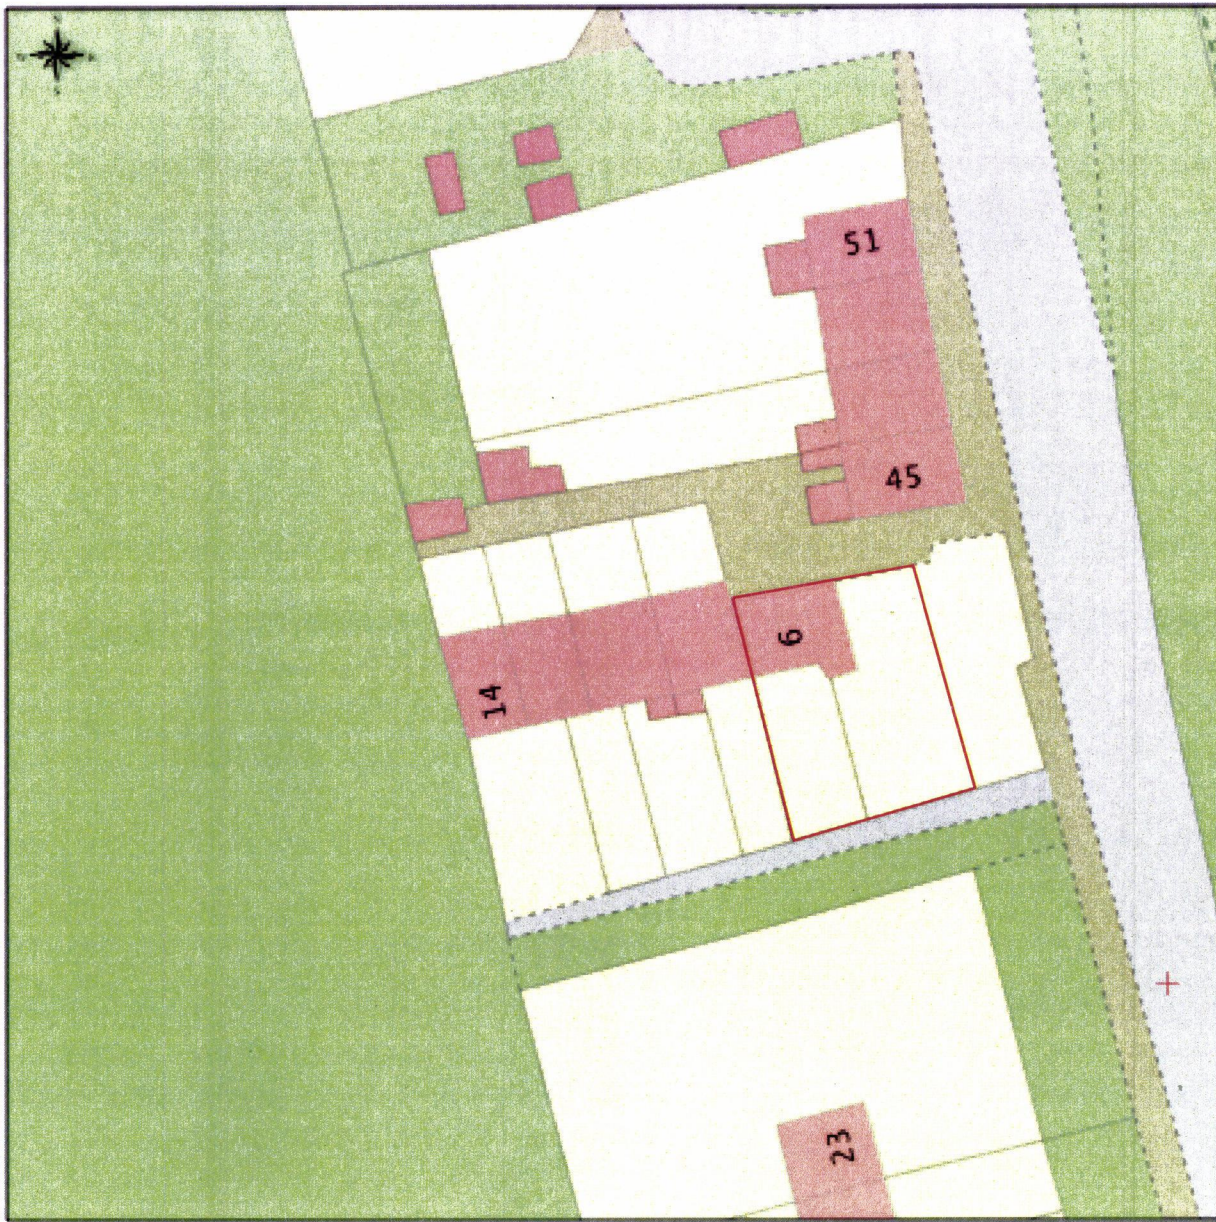

6 Bulls Head Cottages

P/14/0374

This Plan includes the following Licensed Data: OS MasterMap Colour PDF Site Plan by the Ordnance Survey National Geographic Database and incorporating surveys) revision available at the date of production. Reproduction in whole or in part is prohibited without the prior permission of Ordnance Survey. The representation of roads, tracks or paths is not evidence of a right of way. The representation of features as lines is no evidence of a property boundary. © Crown copyright and database rights 2014. Ordnance Survey 010001475

10m 20m 30m 40m 50m 60m 70m 80m 90m

Scale: 1:1250, paper size: A4

6 Bulls Head Cottages
BH-LP-B
For planning purposes only
February 2014, 1:250@ A4

jubb&jubb
CHARTERED SURVEYORS
HISTORIC ENVIRONMENT ADVISERS

plans ahead by emapsite

6 Bulls Head Cottages

P/14/0374

This Plan includes the following Licensed Data: OS MasterMap Colour PDF Stock Plan by the Ordnance Survey National Geographic Database and corresponding surveyed revision available at the date of production. Reproduction in whole or in part is prohibited without the prior permission of Ordnance Survey. The representation of a road, track or path is no evidence of a right of way. The representation of features as lines is no evidence of a property boundary. © Crown copyright and database right 2014. Ordnance Survey 0100021473

5m 10m 15m 20m 25m 30m 35m

Scale: 1:500, paper size: A4

6 Bulls Head Cottages
BH-BP-B
For planning purposes only
February 2014, 1:500@ A4

jubb&jubb
CHARTERED SURVEYORS
HISTORIC ENVIRONMENT ADVISERS

plans ahead by emapsite