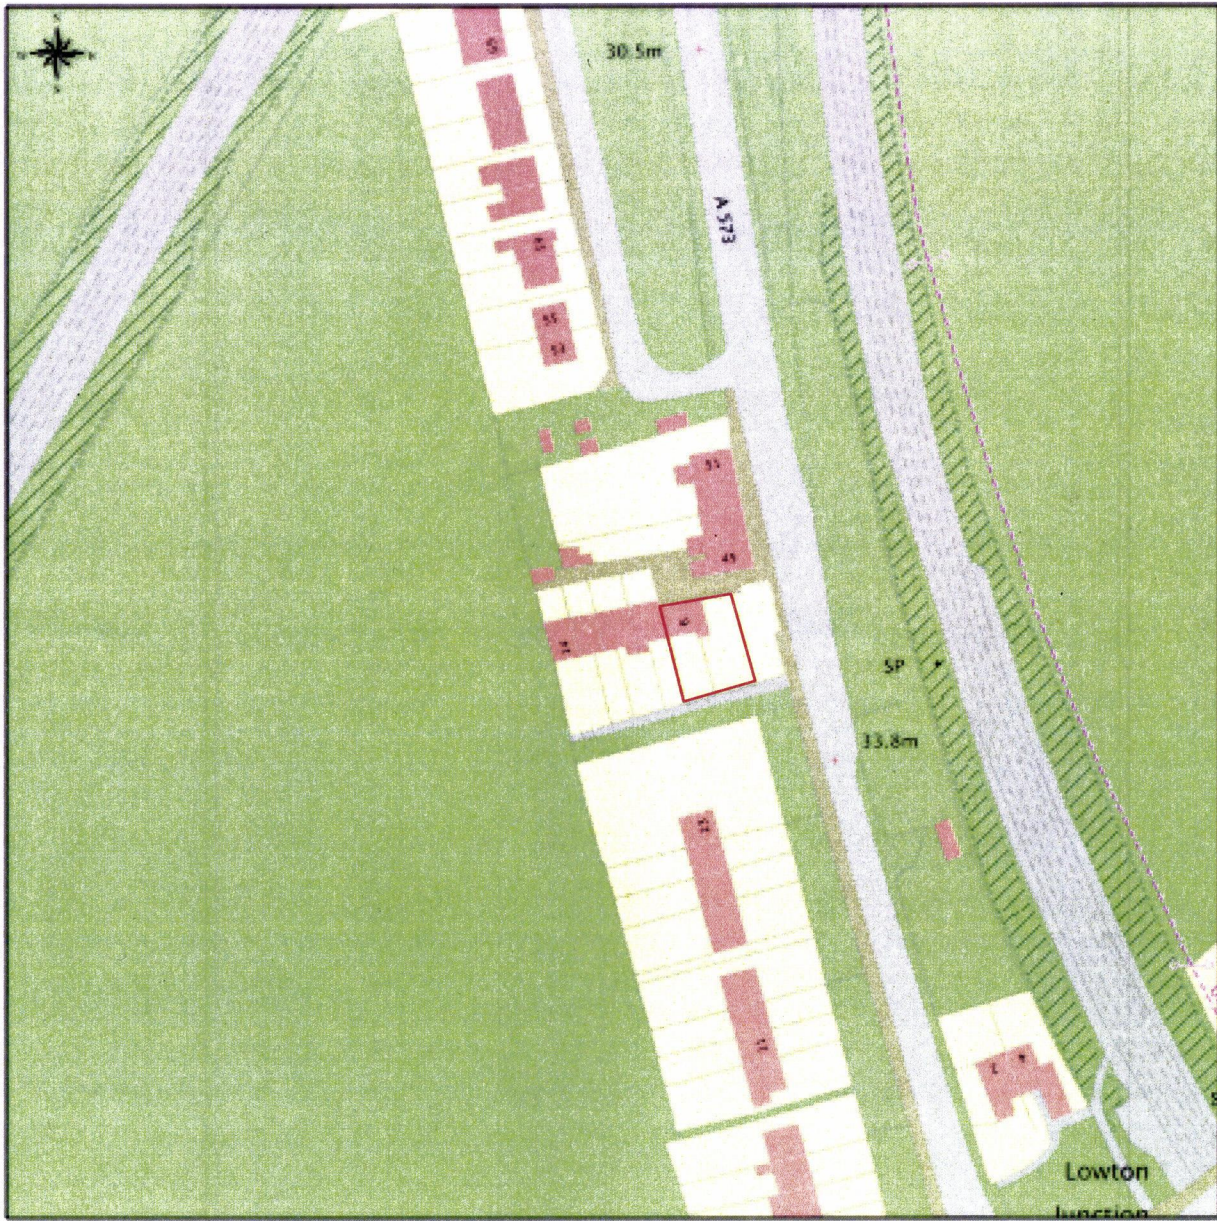

6 Bulls Head Cottages

P/14/0374

This Plan includes the following Licensed Data: OS MasterMap Colour PDF Site Plan by the Ordnance Survey National Geographic Database and incorporating surveys) revision available at the date of production. Reproduction in whole or in part is prohibited without the prior permission of Ordnance Survey. The representation of roads, tracks or paths is not evidence of a right of way. The representation of features as lines is no evidence of a property boundary. © Crown copyright and database rights 2014. Ordnance Survey 010001475

10m 20m 30m 40m 50m 60m 70m 80m 90m

Scale: 1:1250, paper size: A4

6 Bulls Head Cottages
BH-LP-B
For planning purposes only
February 2014, 1:250@ A4

jubb&jubb
CHARTERED SURVEYORS
HISTORIC ENVIRONMENT ADVISERS

plans ahead by emapsite

6 Bulls Head Cottages

P/14/0374

This Plan includes the following Licensed Data: OS MasterMap Colour PDF Stock Plan by the Ordnance Survey National Geographic Database and corresponding surveyed revision available at the date of production. Reproduction in whole or in part is prohibited without the prior permission of Ordnance Survey. The representation of a road, track or path is no evidence of a right of way. The representation of features as lines is no evidence of a property boundary. © Crown copyright and database right 2014. Ordnance Survey 0100021473

5m 10m 15m 20m 25m 30m 35m

Scale: 1:500, paper size: A4

6 Bulls Head Cottages
BH-BP-B
For planning purposes only
February 2014, 1:500@ A4

jubb&jubb
CHARTERED SURVEYORS
HISTORIC ENVIRONMENT ADVISERS

plans ahead by emapsite