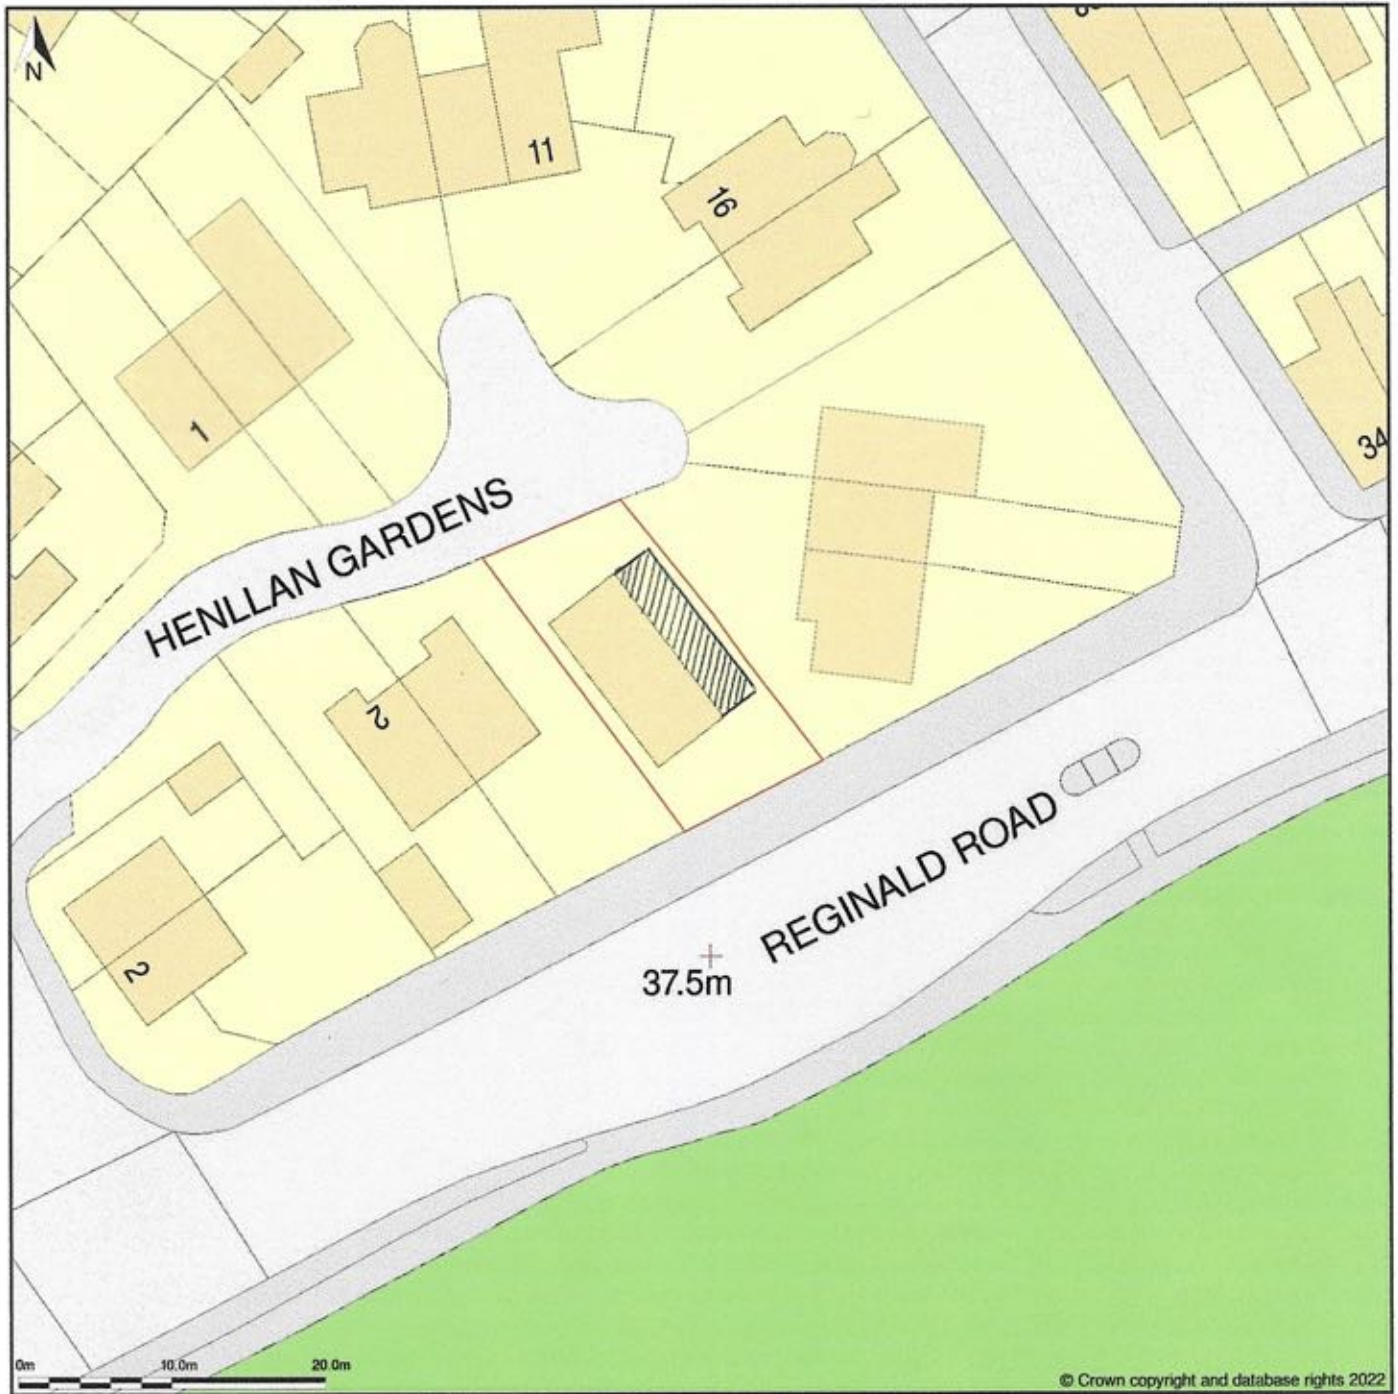

PROPOSED
6. Henllan Gardens, Bold, St Helens, WA9 4WJ

Block Plan shows area bounded by: 353603.44, 392995.62 353693.44, 393085.62 (at a scale of 1:500), OSGridRef: SJ53649304. The representation of a road, track or path is no evidence of a right of way. The representation of features as lines is no evidence of a property boundary.

Produced on 6th May 2022 from the Ordnance Survey National Geographic Database and incorporating surveyed revision available at this date. Reproduction in whole or part is prohibited without the prior permission of Ordnance Survey. © Crown copyright 2022. Supplied by <https://www.buyaplan.co.uk> digital mapping a licensed Ordnance Survey partner (100053143). Unique plan reference: #00730039-70B970