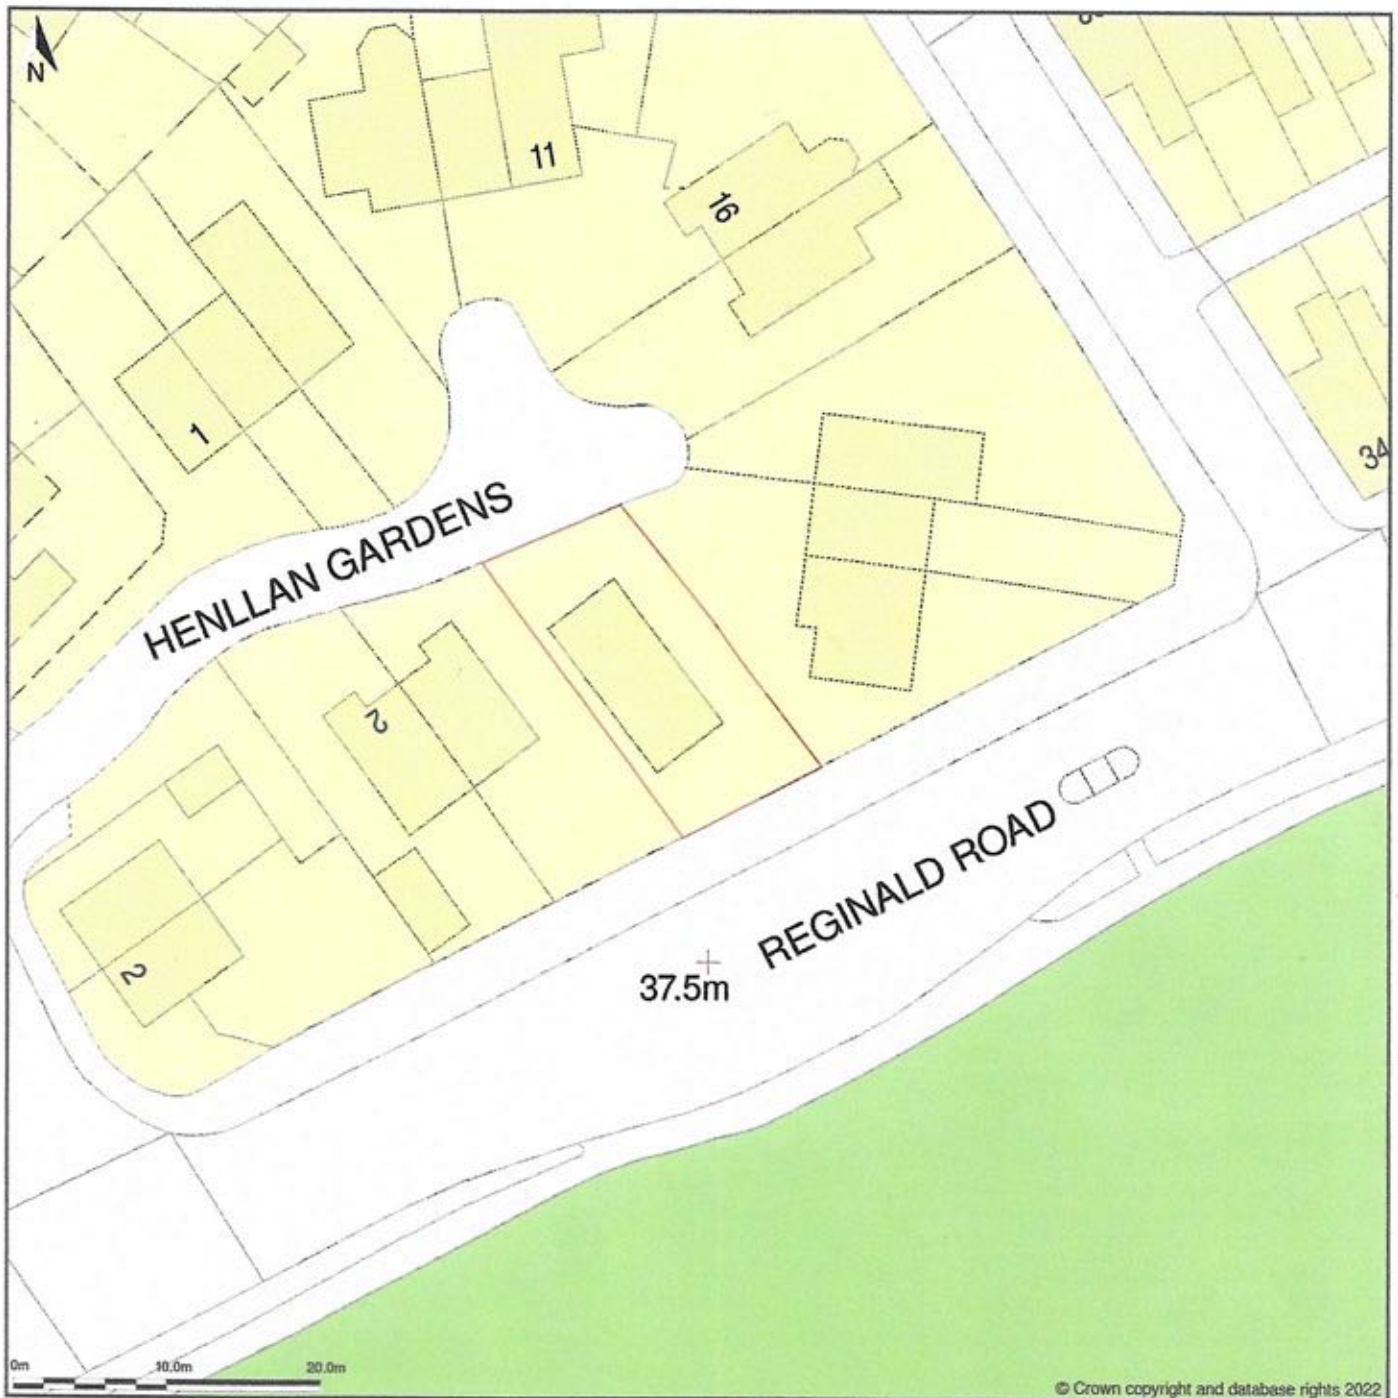

CURRENT

6. Henllan Gardens, Bold, St Helens, WA9 4WJ

Block Plan shows area bounded by: 353603.44, 392995.62 353693.44, 393085.62 (at a scale of 1:500), OSGridRef: SJS3649304. The representation of a road, track or path is no evidence of a right of way. The representation of features as lines is no evidence of a property boundary.

Produced on 6th May 2022 from the Ordnance Survey National Geographic Database and incorporating surveyed revision available at this date. Reproduction in whole or part is prohibited without the prior permission of Ordnance Survey. © Crown copyright 2022. Supplied by <https://www.buyaplan.co.uk> digital mapping a licensed Ordnance Survey partner (100053143). Unique plan reference: #00730039-70B970