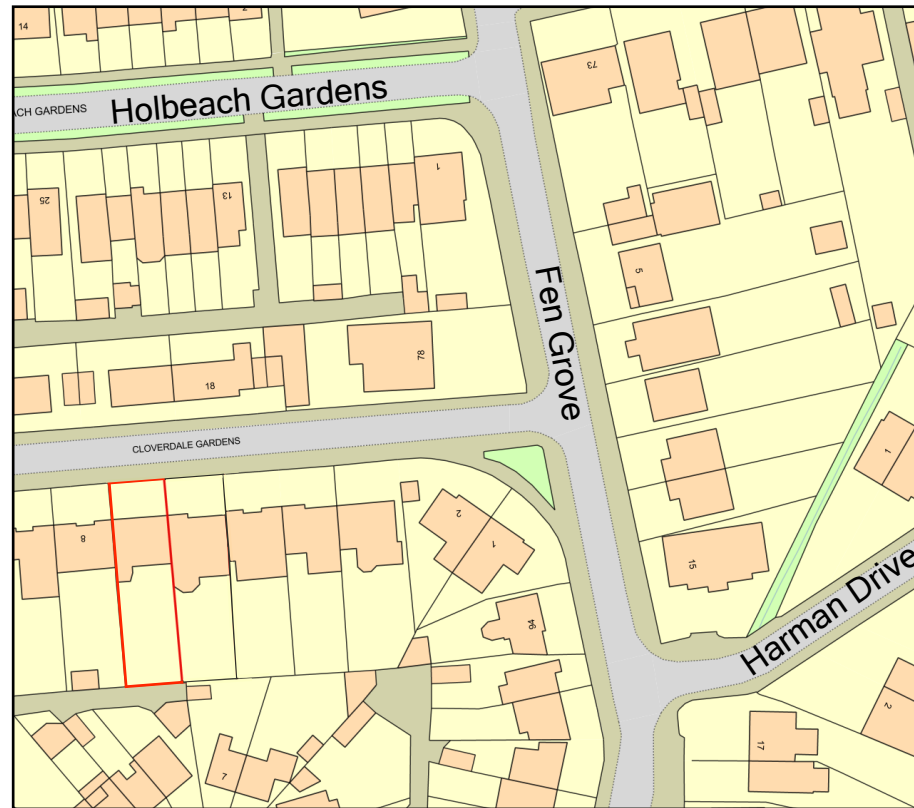

7 Cloverdale Garden

Plan Produced for: 7 Cloverdale Garden

Date Produced: 03 Nov 2021

Plan Reference Number: TQRQM21307071958611

Scale: 1:1250 @ A4