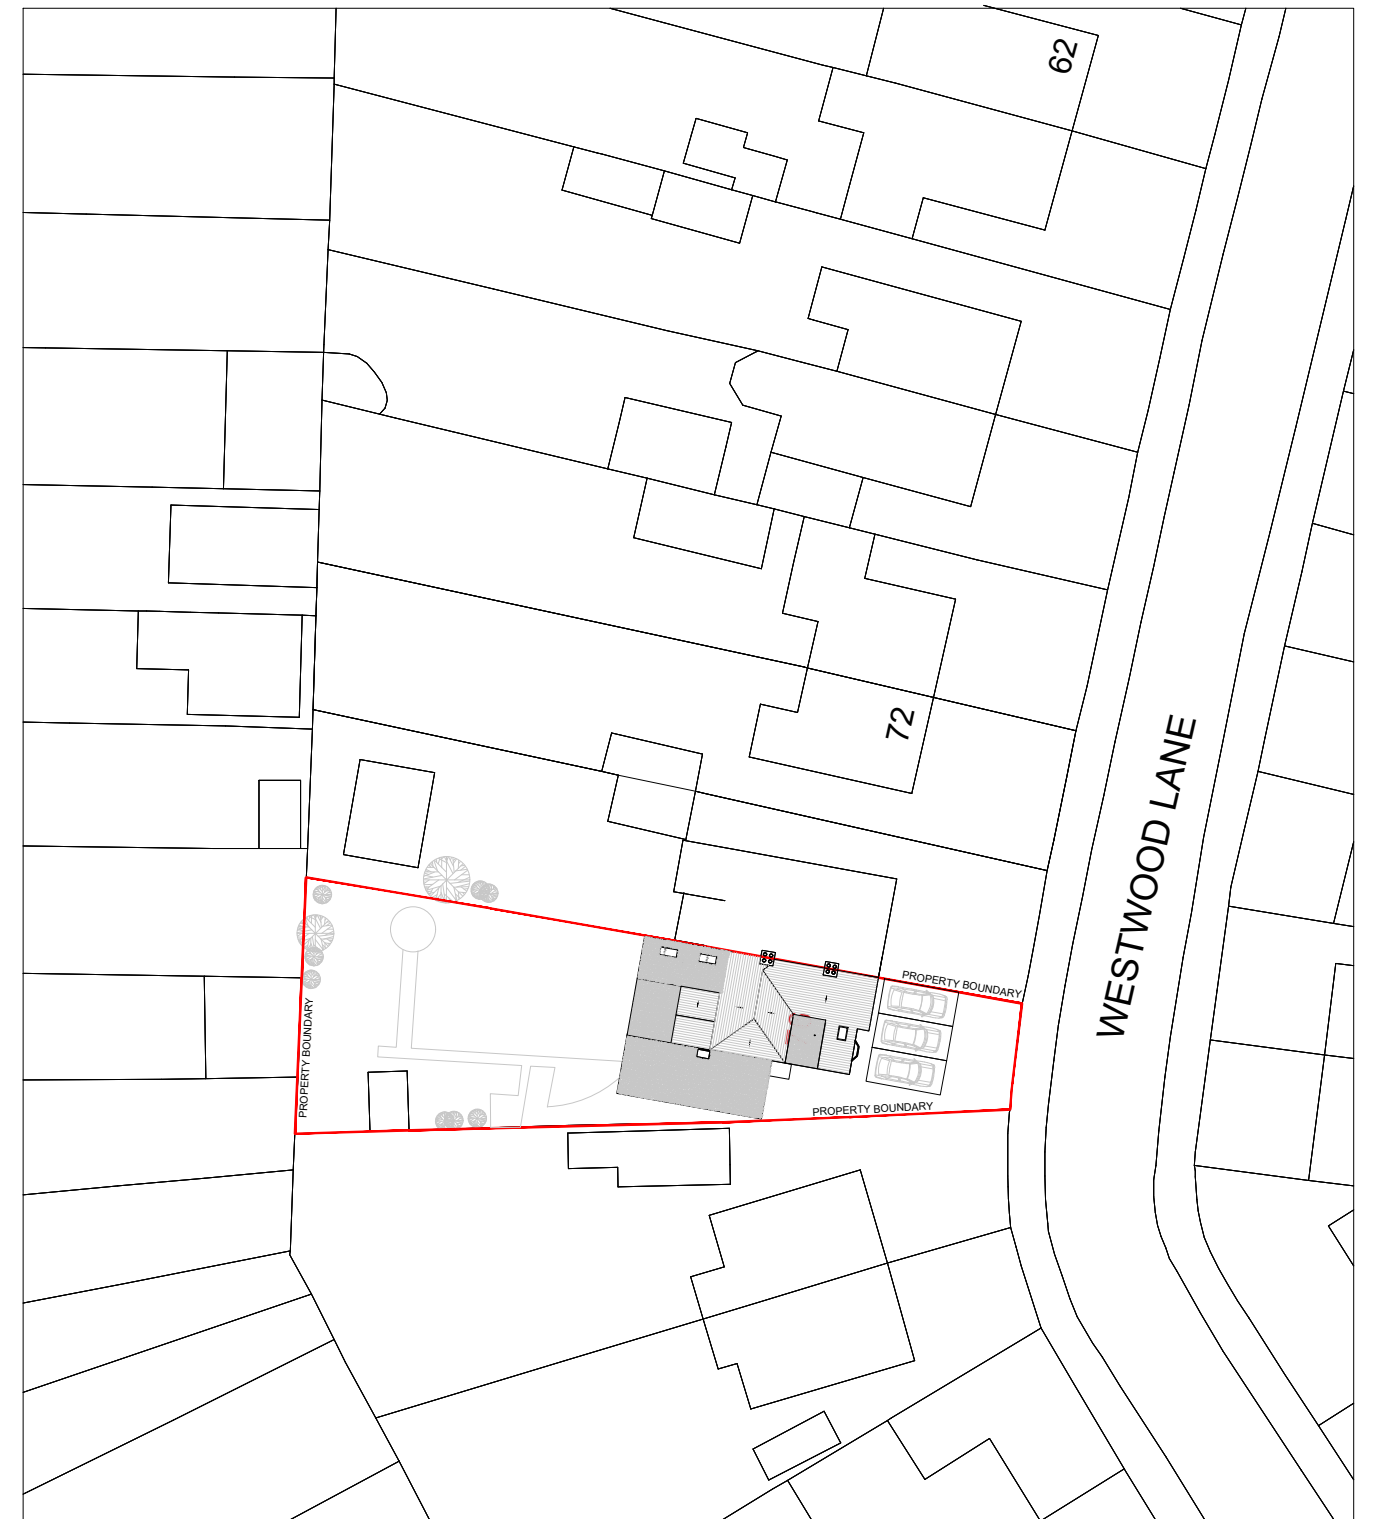

BLOCK PLAN (EXISTING) - 76 Westwood Lane, DA16 2HH

0 5 10 15 20 30 40 50 Metres

Map Produced for: London Borough of Bexley

Date of Produced: 08-03-2021
Map number/Project ID: TQRQM2111124956509
Scale: 1:500 at A4

BLOCK PLAN (PROPOSED) - 76 Westwood Lane, DA16 2HH

0 5 10 15 20 30 40 50 Metres

Map Produced for: London Borough of Bexley

Date of Produced: 08-03-2021
Map number/Project ID: TQRQM2111124956509
Scale: 1:500 at A4