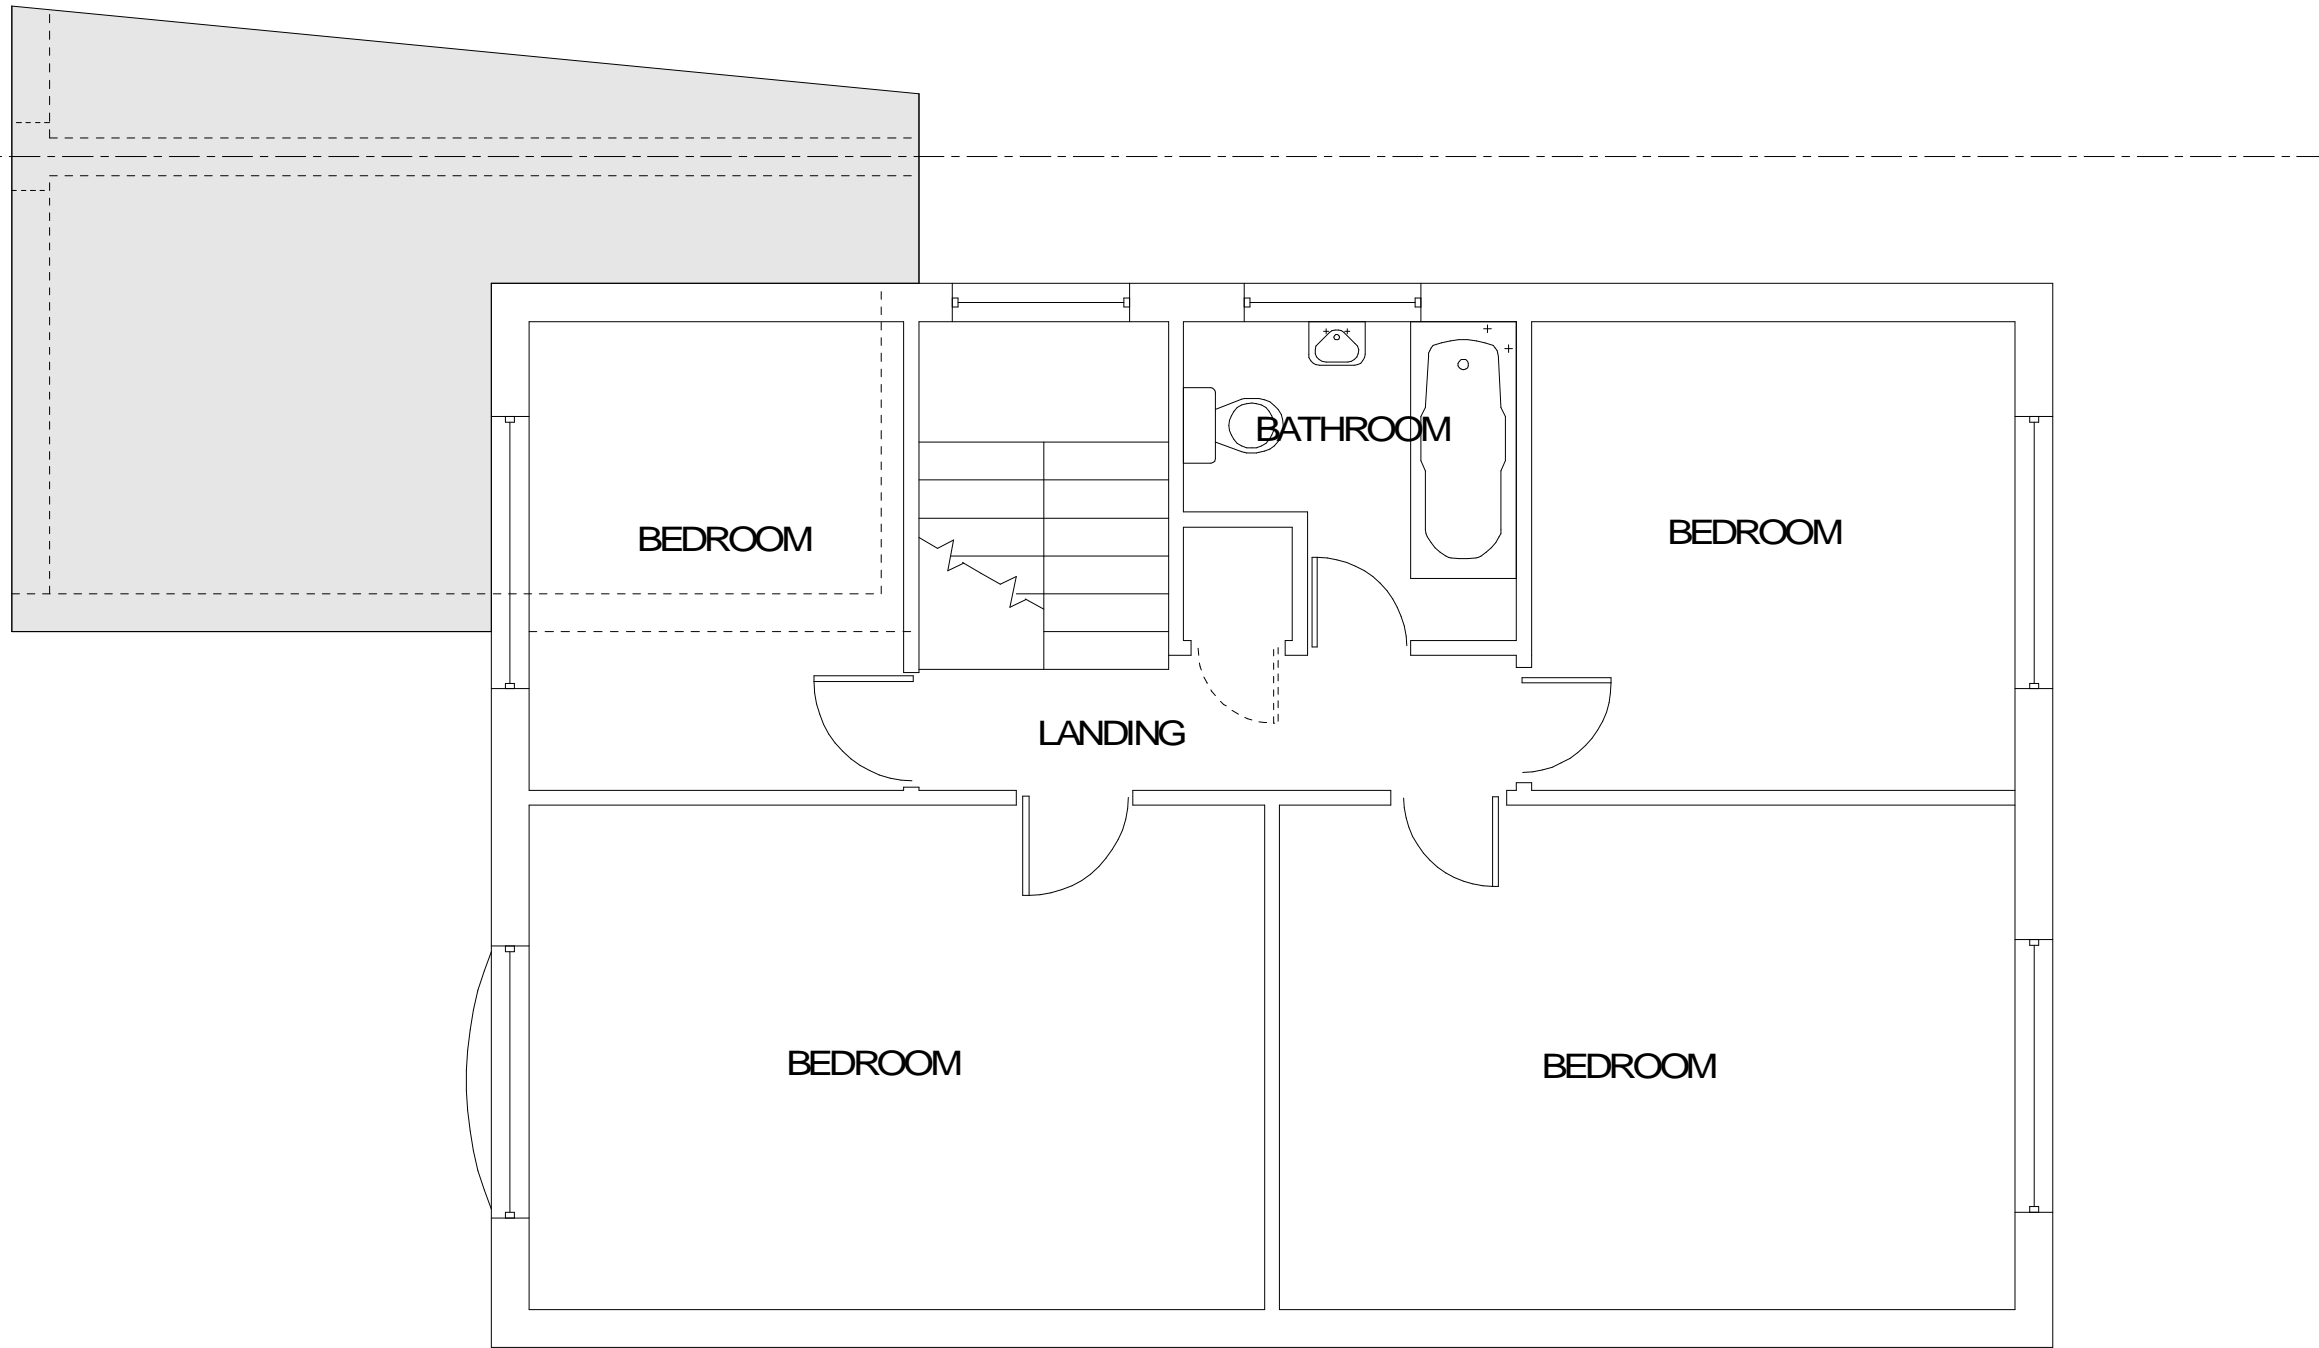

BOUNDARY LINE

BOUNDARY LINE

EXISTING FIRST FLOOR

TWO STOREY REAR EXTENSION  
7A THE DRIVE  
SIDCUP  
KENT  
DA14 4ER for

SCALE 1:50  
DATE MAY 2021  
DRG.No DH21/114/06

REV. A