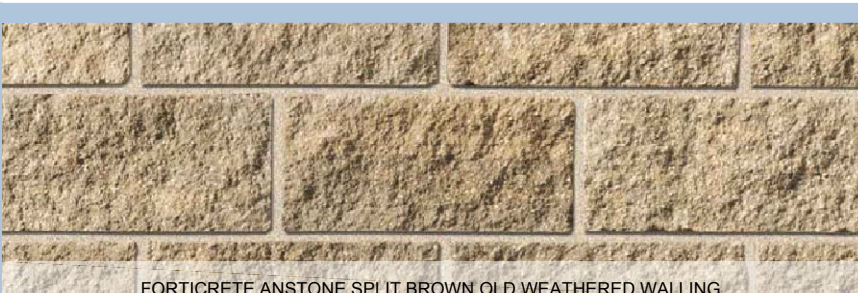

Project:

PROJECT LOCATION

Drawing:

HOUSE TYPE  
EXTERNAL FINISHES "A"

Scale: NTS Date: SEPT '16 Drawn: JG

Drawing No.	Rev.
SH FIN-A 01	-

RUSSELL HIGHLAND SLATE GREY TILE

FORTICRETE ANSTONE SPLIT BROWN OLD WEATHERED WALLING

WHITE DOLOMITE CHIP ON WHITE BACKGROUND