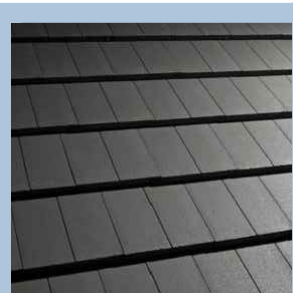

# EXTERNAL FINISHES 'A'

TYPICAL FOUR BEDROOM DETACHED HOUSE WITH INTEGRAL GARAGE

- 01 Roof Tile : Russell Highland - Slate Grey  
Traditional flat roof tile with mock joint gives appearance of slate or tile when laid quarter bonded
- 02 Roof Tile : Russell Highland - Cottage Red  
Traditional flat roof tile with mock joint gives appearance of slate or tile when laid quarter bonded
- 03 Render : White Dolomite Chip on White Background  
Roughcast Chipping on Enewall SureRender Base Coat
- 04 Render : Ashton Cream Chip on White Background  
Roughcast Chipping on Enewall SureRender Base Coat
- 05 Stonework : Forticrete Anstone Split Brown Old Weathered  
Wall finish - Replicating natural stone walling
- 06 Basecourse : Forticrete Anstone Split Brown Old Weathered  
Wall finish - Replicating natural stone walling
- 07 Precast Elements : Sterling Precast - Buff  
Cills, Lintols, Stringers, Mullions & Window Surrounds - Manufactured in Cast Stone
- 08 Rainwater Goods : PVCu - Black  
Round Downpipes - Osma Roundline - Deep Flow Gutters - Osma Deepline
- 09 Barge, Fascia and Soffit Board : PVCu - White  
Saltire Plastics
- 10 Doors : Smooth Fibreglass Door - White  
Prehung in a Softwood Frame - Clear laminated glass
- 11 Doors : Smooth Fibreglass Door & Sidelight - White  
Prehung in a Softwood Frame c/w Single Sidelight - Clear laminated glass to door & sidelight
- 12 Doors : Steel Garage Door - Garador Carlton - White  
Up & Over Garage Door
- 13 Windows : Double Glazed Windows - PVCu - White  
Casement and Tilt and Turn type Windows - Draught Sealed - White Locking Handles

Project:

PROJECT LOCATION

Drawing:

HOUSE TYPE  
EXTERNAL FINISHES "A"

Scale: NTS Date: SEPT '16 Drawn: JG

Drawing No.	Rev.
SH FIN-A 01	-

RUSSELL HIGHLAND SLATE GREY TILE

FORTICRETE ANSTONE SPLIT BROWN OLD WEATHERED WALLING