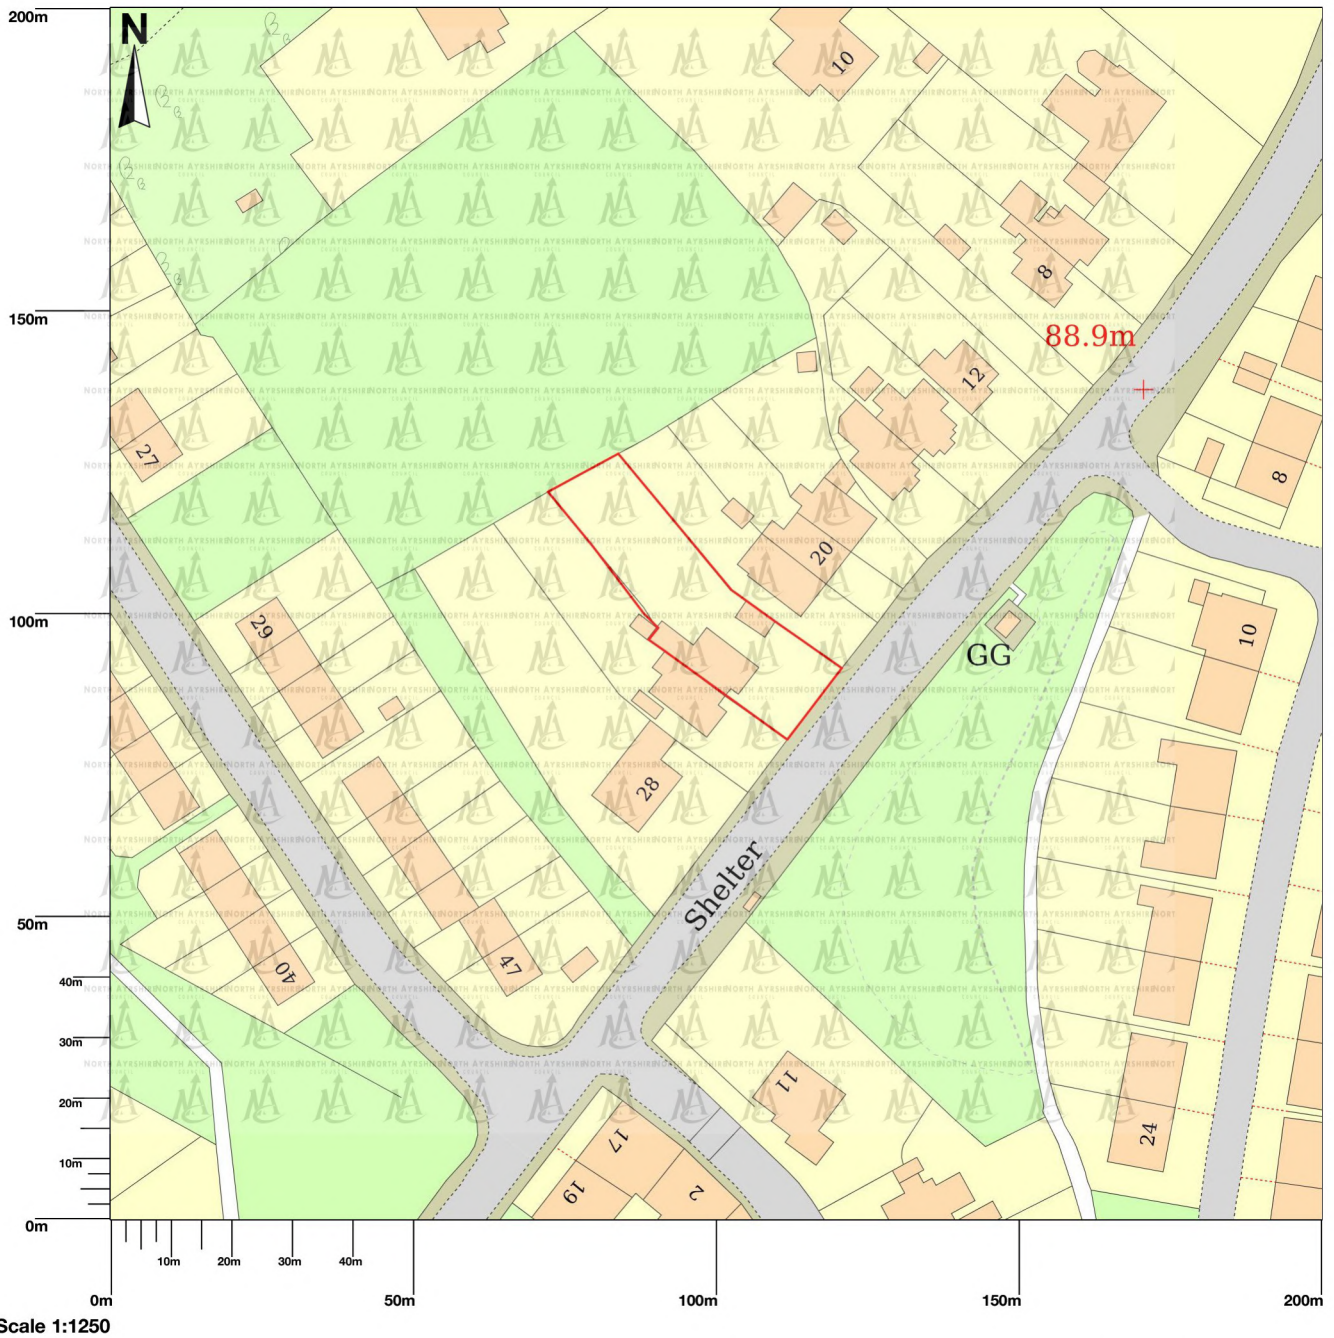

24 DALRY ROAD BEITH

Map area bounded by: 234340,653499 234540,653699. Produced on 21 April 2022 from the OS National Geographic Database. Reproduction in whole or part is prohibited without the prior permission of Ordnance Survey. © Crown copyright 2022. Supplied by UKPlanningMaps.com a licensed OS partner (100054135). Unique plan reference: p4b/uk/786339/1063362