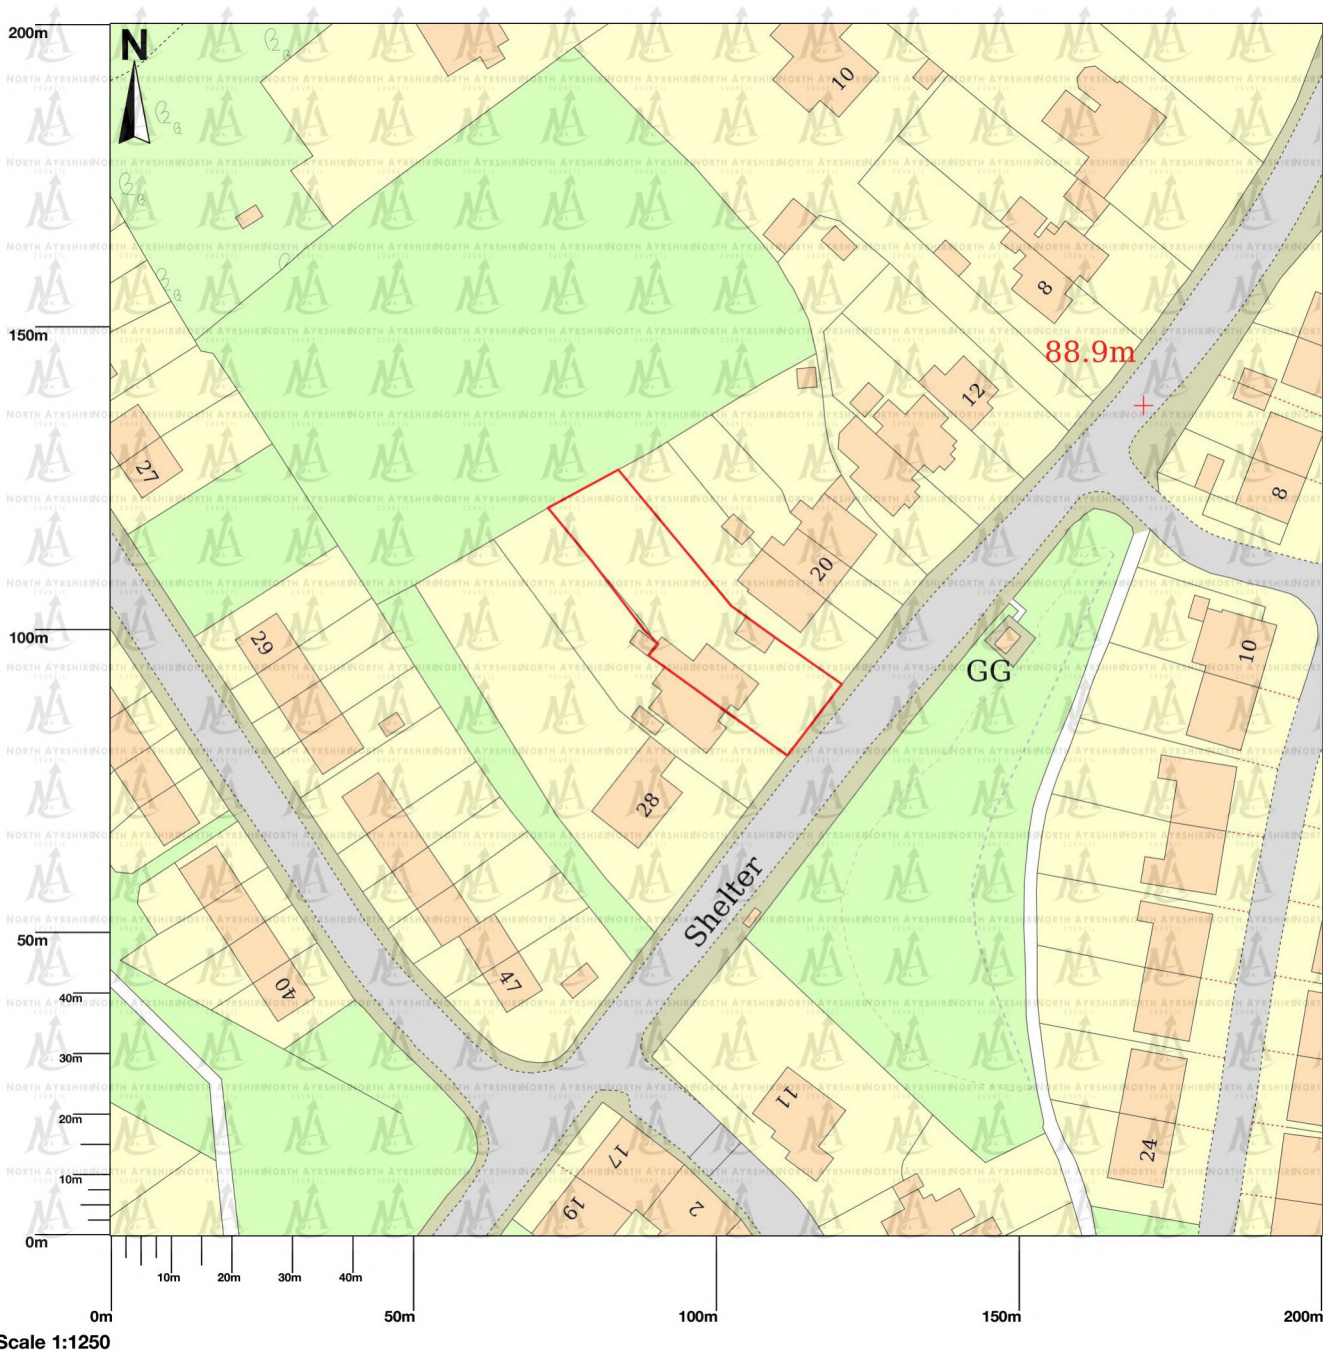

24 DALRY ROAD BEITH

Map area bounded by: 234340,653499 234540,653699. Produced on 21 April 2022 from the OS National Geographic Database. Reproduction in whole or part is prohibited without the prior permission of Ordnance Survey. © Crown copyright 2022. Supplied by UKPlanningMaps.com a licensed OS partner (100054135). Unique plan reference: p4b/uk/786339/1063362