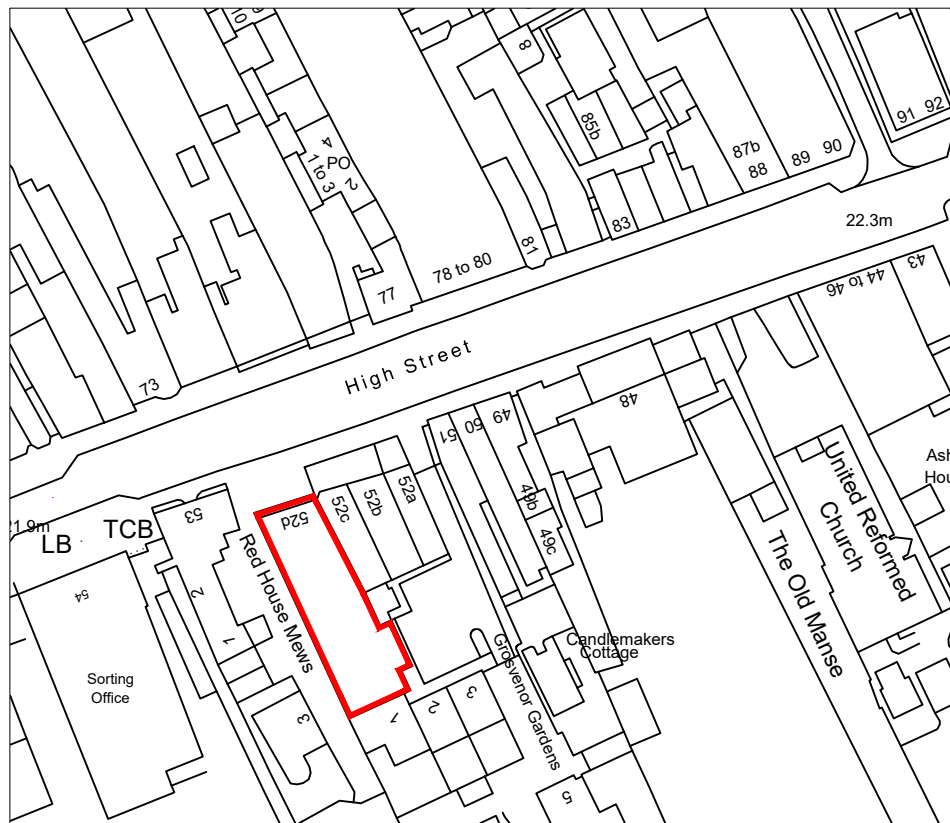

NOTES
For construction purposes do not scale this drawing
If in doubt ask the author

SITE PLAN

Scale 1:1250

BLOCK PLAN

Scale 1: 500

PLANNING

NOTTINGHAM
NG90 1BS

Tel No 0115 9506111

2 St Peter's Gate
Nottingham
NG1 2JG
Tel: 0115 962 9000
Fax: 0115 962 9001
Email: nottingham@lewishickey.com

LEWIS & HICKEY

Project Ref: N7151 Status: P

Project Name
Store no 3099
52D High Street
Lymington SO41 9AG
Drawing Title
BOPS New Store Relocation
Site & Block Plan
Existing
Dept Lewis & Hickey
Drawn By KMT Approved MC
Scale 1:1250 1:500 Date 29/04/22