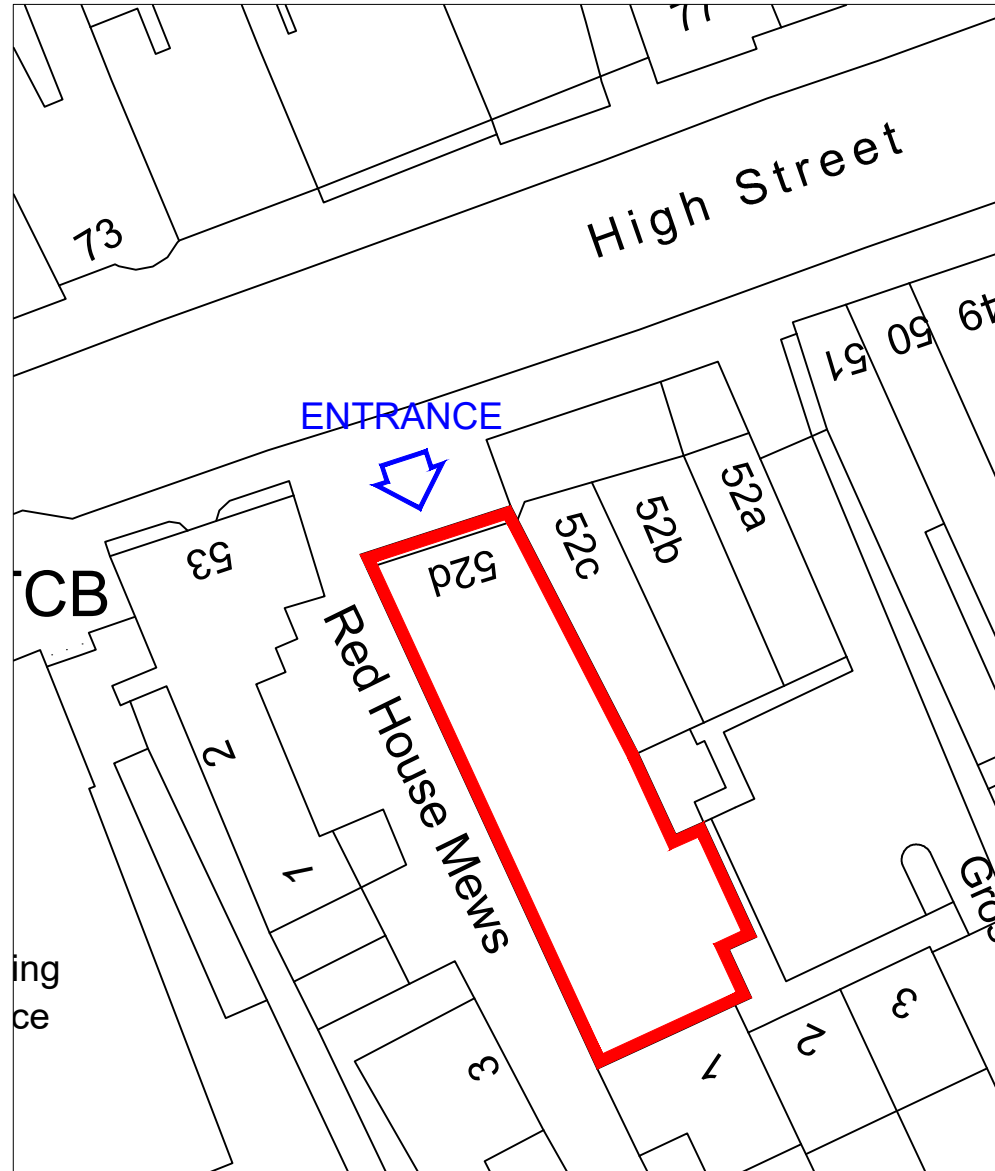

NOTES
For construction purposes do not scale this drawing
If in doubt ask the author

SITE PLAN

Scale 1:1250

BLOCK PLAN

Scale 1: 500

PLANNING

NOTTINGHAM
NG90 1BS

Tel No 0115 9506111

2 St Peter's Gate
Nottingham
NG1 2JG
Tel: 0115 962 9000
Fax: 0115 962 9001
Email: nottingham@lewishickey.com

LEWIS & HICKEY

Project Ref: N7151 Status: P

Project Name
Store no 3099
52D High Street
Lymington SO41 9AG
Drawing Title
BOPS New Store Relocation
Site & Block Plan
Existing
Dept Lewis & Hickey
Drawn By KMT Approved MC
Scale 1:1250 1:500 Date 29/04/22