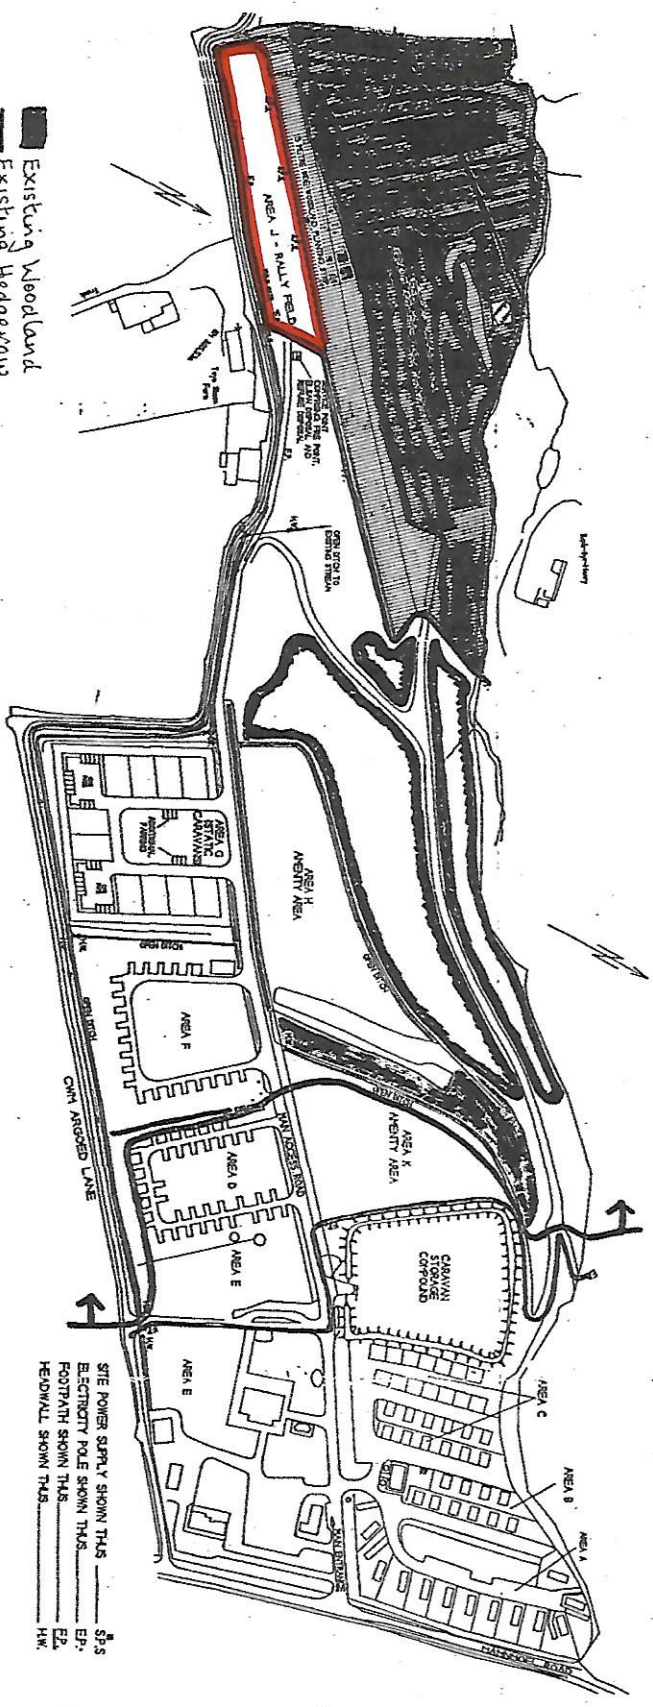

CAERPHILLY COUNTY  
BOROUGH COUNCIL  
28 JUN 1998  
DIVISION

Plan  
Showing proposed  
Woodland  
&  
Hedgerow  
Planting

SITE POWER SUPPLY SHOWN THIS  
ELECTRICITY POLE SHOWN THIS  
FOOTPATH SHOWN THIS  
HEADWALL SHOWN THIS

PEN-Y-FAN CARAVAN & LEISURE PARK  
MANNING ROAD OAKDALE GLENT  
PLAN SHOWING PROPOSED SITE LAYOUT  
MARCH 1998 SCALE 1:2500 DWG. NO.36 L

- █ Existing Woodland
- ▬ Existing Hedgerow
- ▬ Footpath
- ▬ Proposed New Planting
- ▬ Woodland Grant Scheme
- ▬ Proposed Perimeter Hedging
- ~ site boundary
- ~ internal field boundaries
- Areas of Proposed New Woodland Planting - Woodland Grant Scheme
- Proposed Quarry Conversion to Picnic Site - Woodland Grant Scheme

Landscaping  
Trees & Hedgerows  
to the west of  
Internal planting of areas  
F G & H not specified here.

P/98/0763