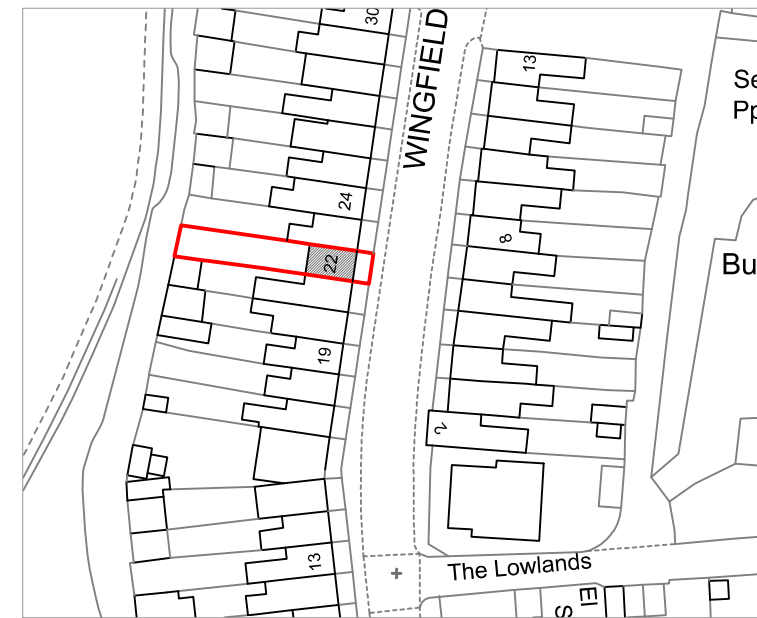

Proposed Block Plan

1:200

# WING

Proposed Site Location Plan

1:1250

**Client:** Liz Davies  
**Address:** 22 Wingfield Cres,  
 Llanbradach, Caerphilly, CF83 3NU  
**Date:** 06/05/2022  
**Drawing Title:**  
 PP700 Proposed Site Plan  
**Drawn By:** RD  
**Scale:** 1:1250 & 1:200 @A3