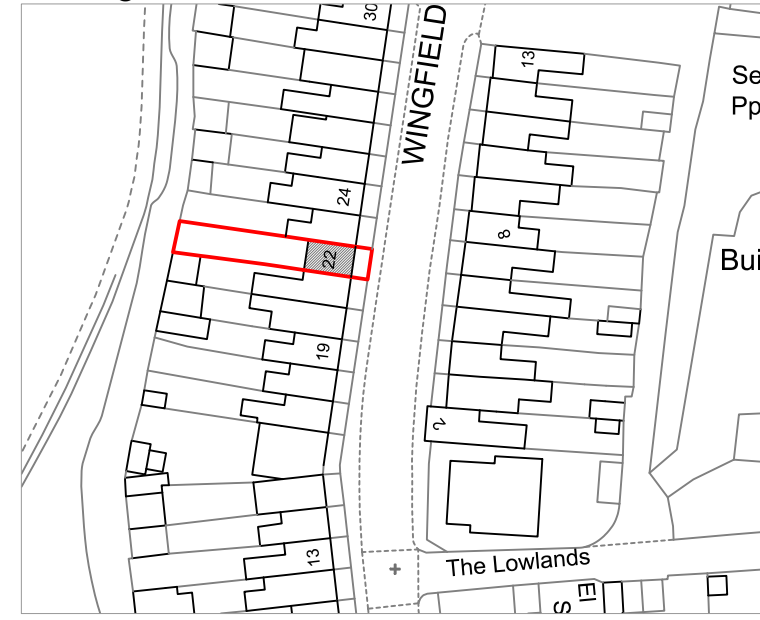

Existing Block Plan

1:200

# WING

Existing Site Location Plan

1:1250

**Client:** Liz Davies  
**Address:** 22 Wingfield Cres,  
 Llanbradach, Coerphilly, CF83 3NU  
**Date:** 06/05/2022  
**Drawing Title:**  
 PP100 Existing Site Plan  
**Drawn By:** RD  
**Scale:** 1:1250 & 1:200 @A3