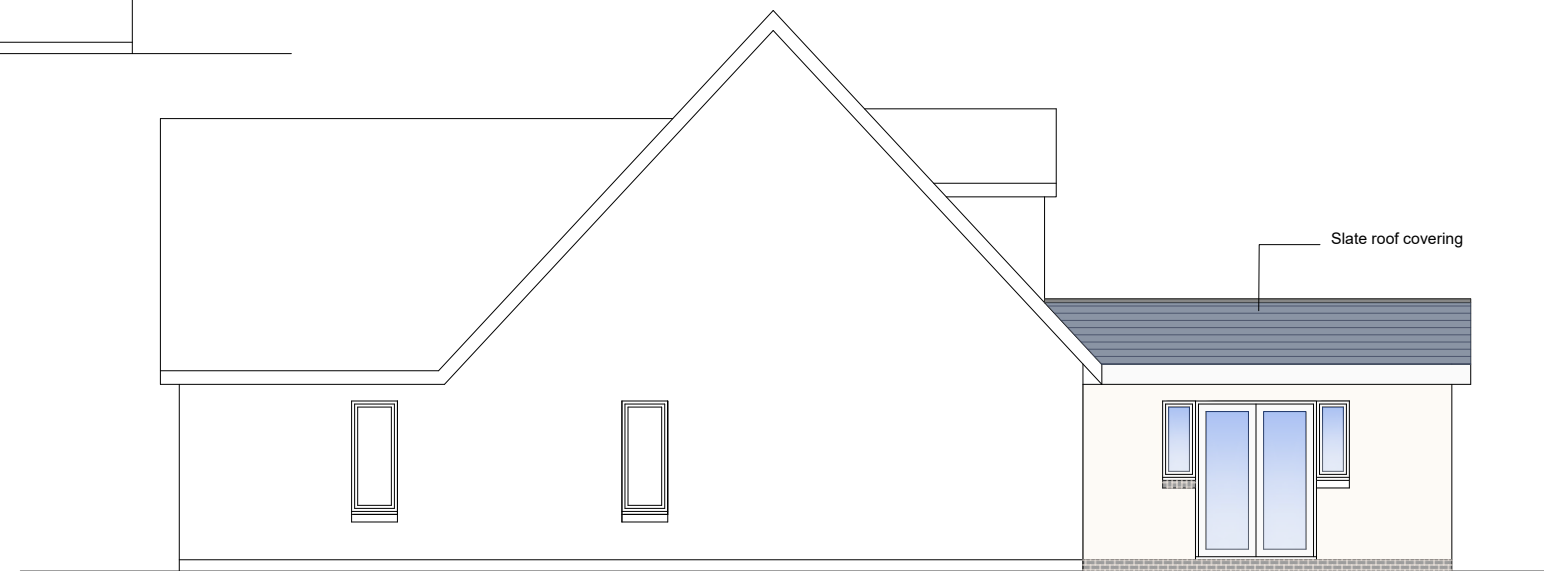

PROPOSED SIDE ELEVATION

PROPOSED SIDE ELEVATION

PROPOSED FRONT ELEVATION

k.j.loyd AADip. RIBA
 CHARTERED ARCHITECT

49 Coed Y Pia, LLanbradach
 Caerphilly, CF83 3PT

PROJECT
 PROPOSED EXTENSION
 SUNVILLE BUNGALOW BUNGALOW
 HIGH STREET
 BLACKWOOD NP12 1AN

SCALE 1:100 @ A3 DATE APRIL 2022
 DRAWN KL DRG. NO. 01

DRAWING PROPOSED ELEVATIONS

THIS DRAWING IS COPYRIGHT