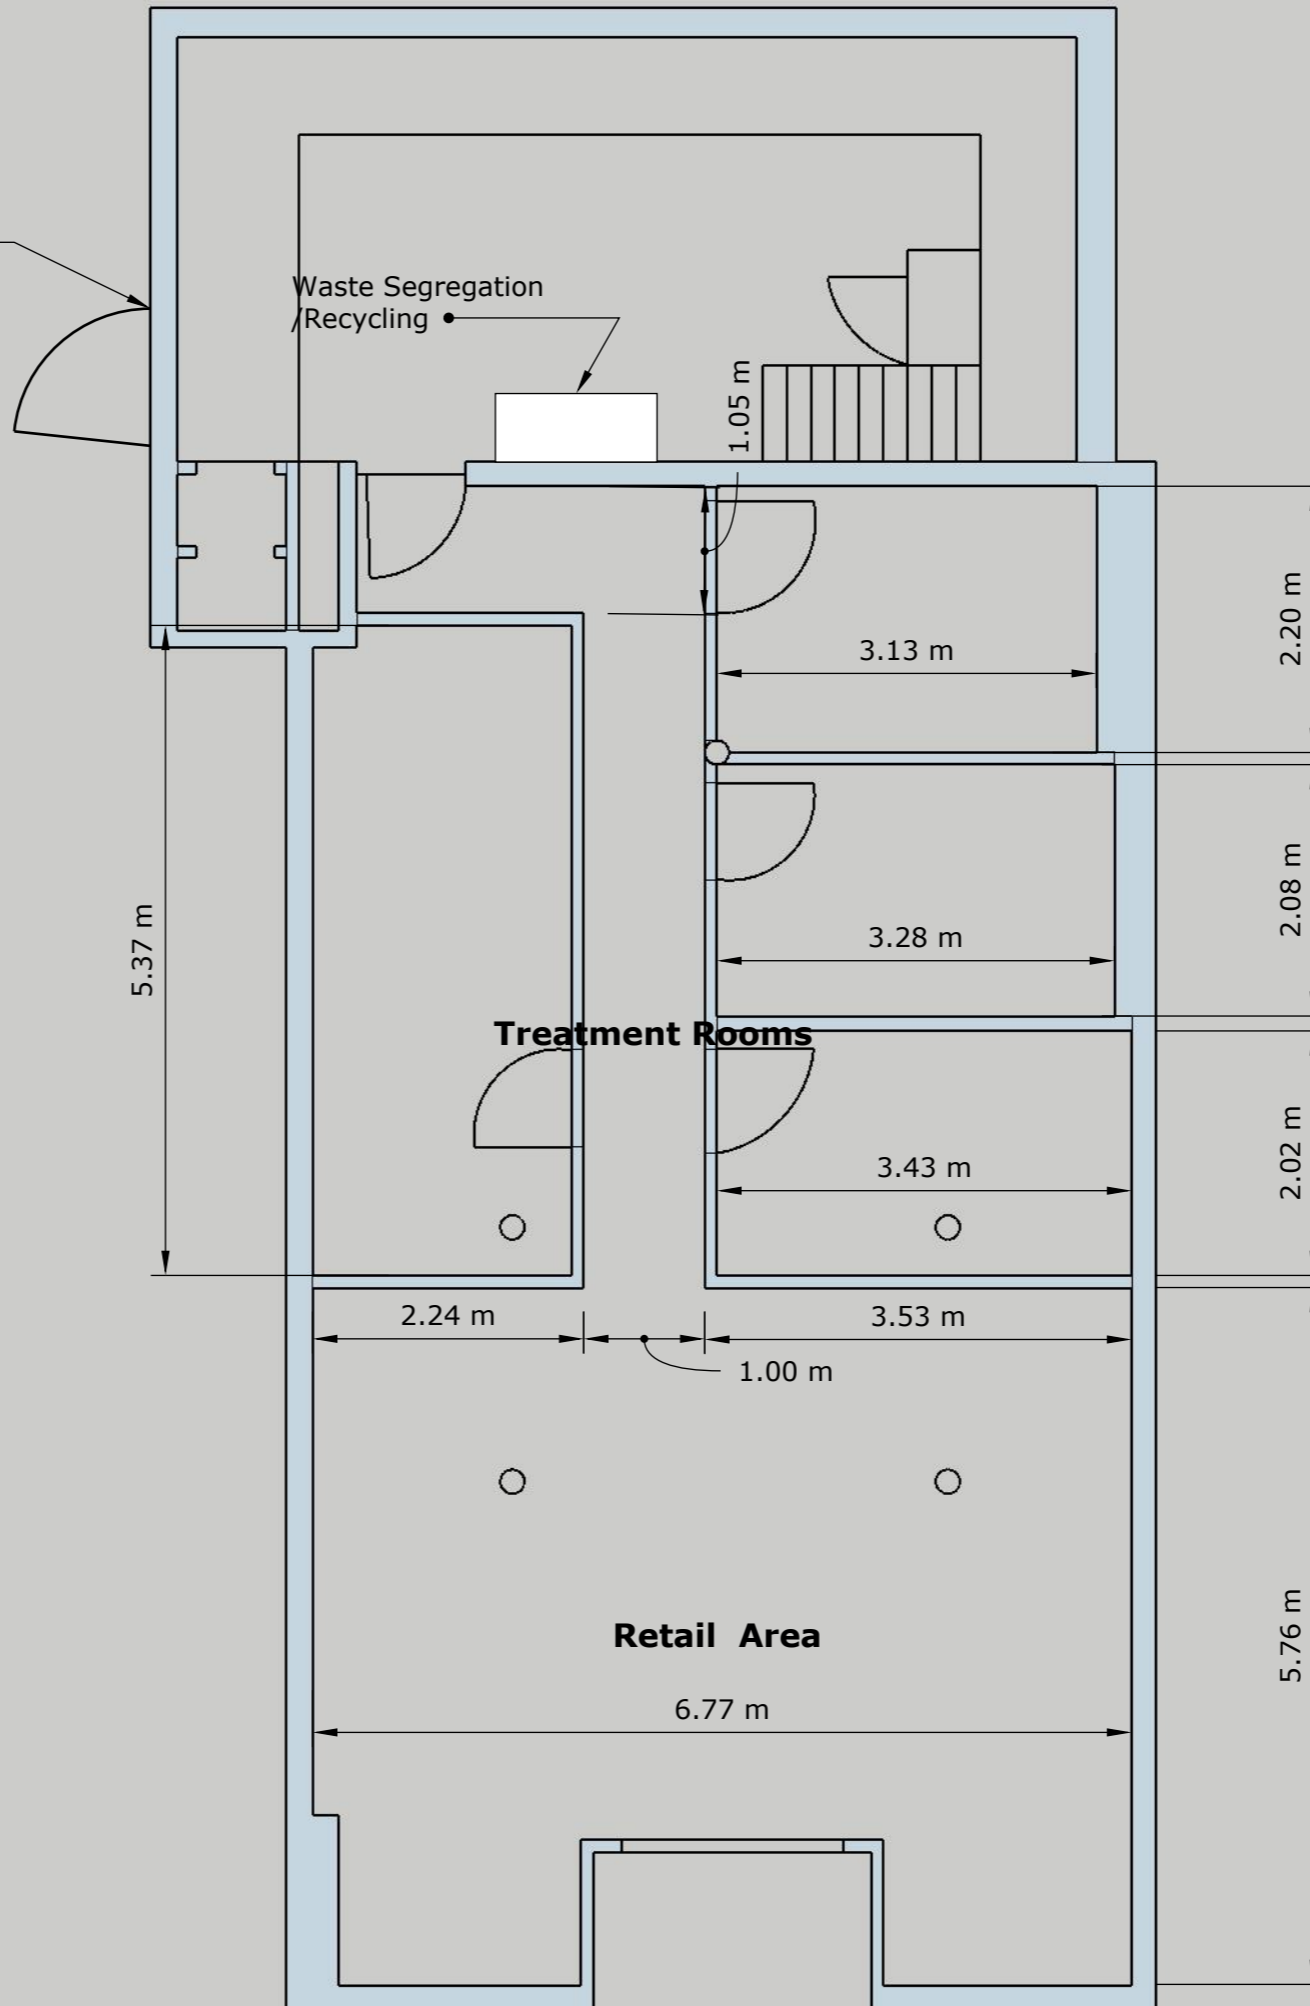

Emergency Exit

Waste Segregation
/ Recycling

**Lyle Buildings Kilmacolm
Proposed Layout**

False Ceiling Height 3200mm
Original ceiling Height 4100mm