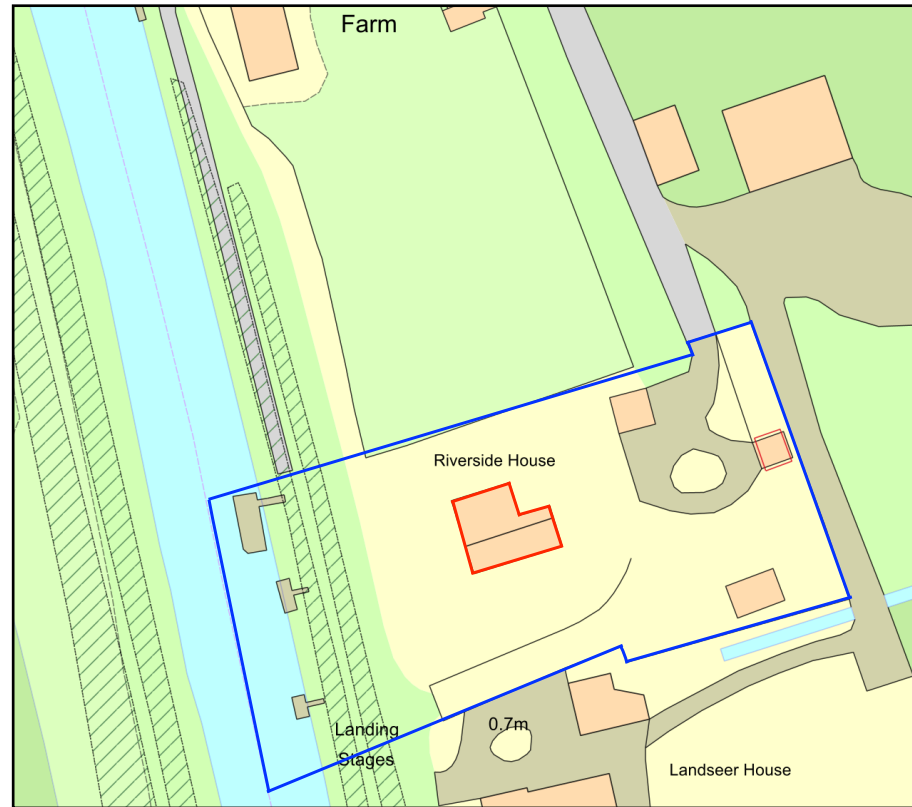

Riverside House - Existing Garage

Plan Produced for: Sarah Wylie

Date Produced: 01 Feb 2022

Plan Reference Number: TQRQM22032123613641

Scale: 1:1250 @ A4

© Crown copyright and database rights 2021 OS 100042766