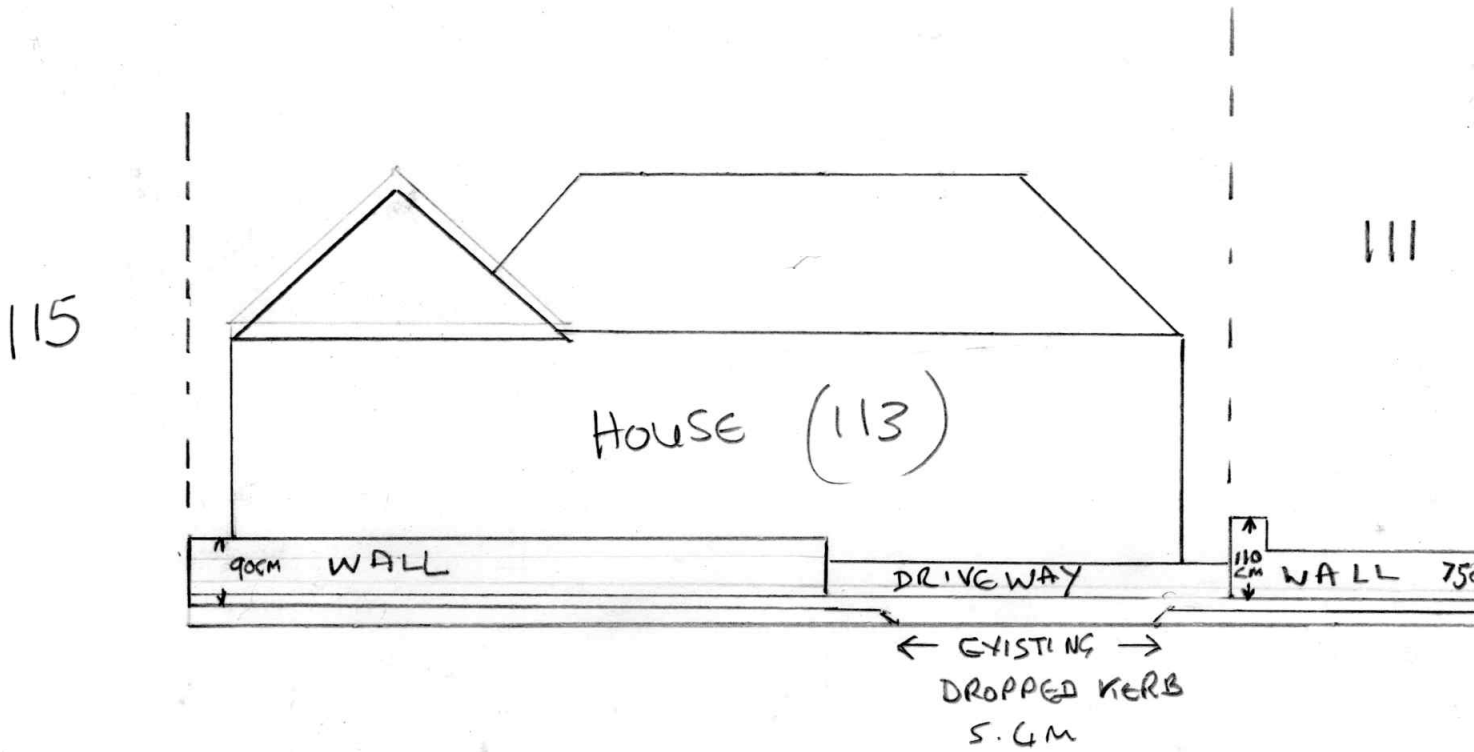

EXISTING ELEVATIONS
113 NORTHDOWN PARK ROAD
FRONT VIEW

SCALE 1:100
1cm = 1metre

SIDE VIEW