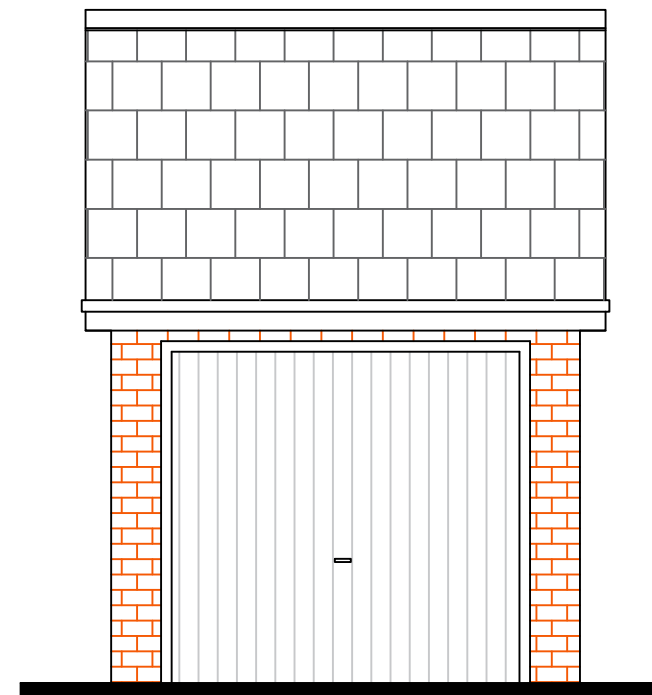

**GARAGE CONVERSION
AND EXTENSION**

SOUTH ELEVATION

FRONT ELEVATION

REAR ELEVATION

NORTH ELEVATION

DRAWING TITLE:

EXISTING
ELEVATIONS

CLIENT:

Name: JULIE TIERNEY

20 Orchid Way,

BLACKPOOL,

FY4 5QB

SCALE:

1:50

DRAWN BY:

MD

DRAWING NO:

DG - 21 - 002- TIE

REV:

A