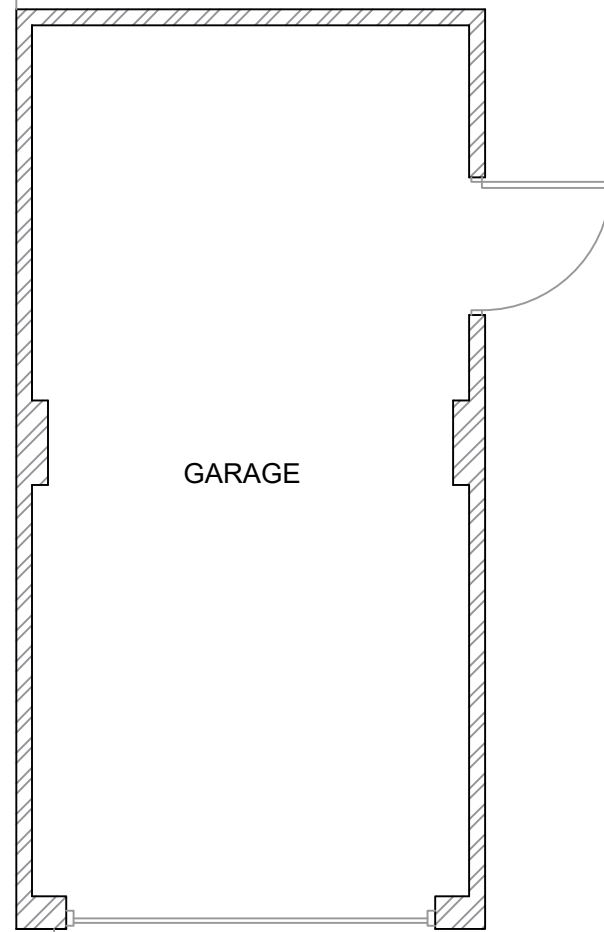

# GARAGE CONVERSION AND EXTENSION

DRAWING TITLE:

EXISTING  
ARRANGEMENT

CLIENT:

Name: JULIE TIERNEY

20 Orchid Way,

BLACKPOOL,

FY4 5QB

SCALE:

1:50

DRAWN BY:

MD

DRAWING NO:

DG - 21 - 001- TIE

REV:

A