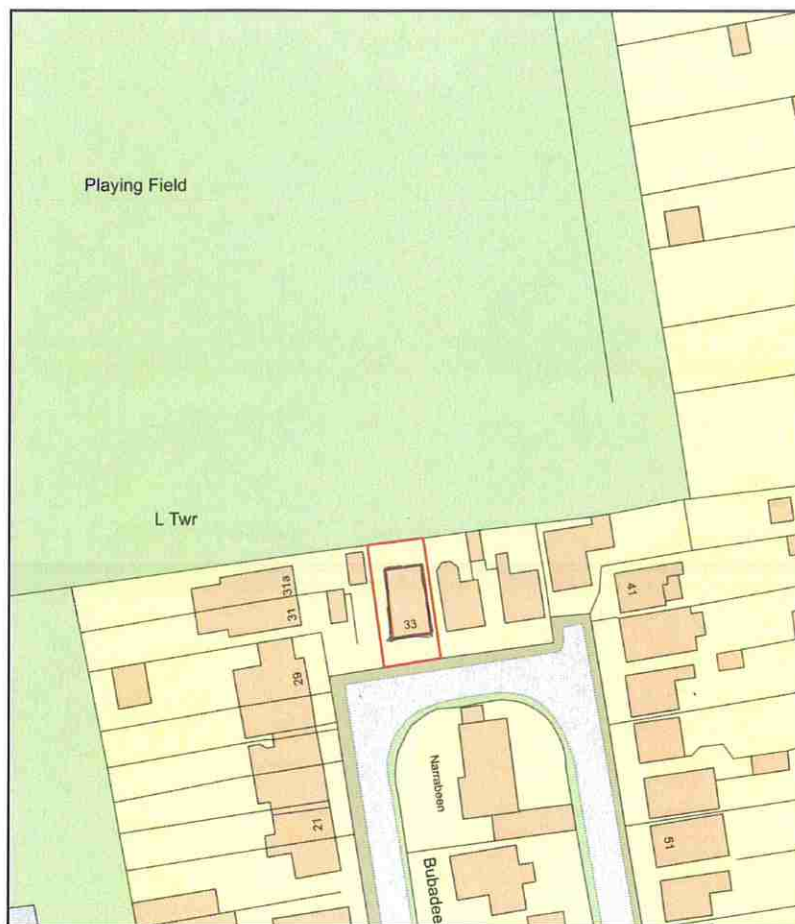

# 33 Addison square

Plan Produced for: D Bennett  
Date Produced: 22 Apr 2022  
Plan Reference Number: TQRQM22112124009304  
Scale: 1:1250 @ A4