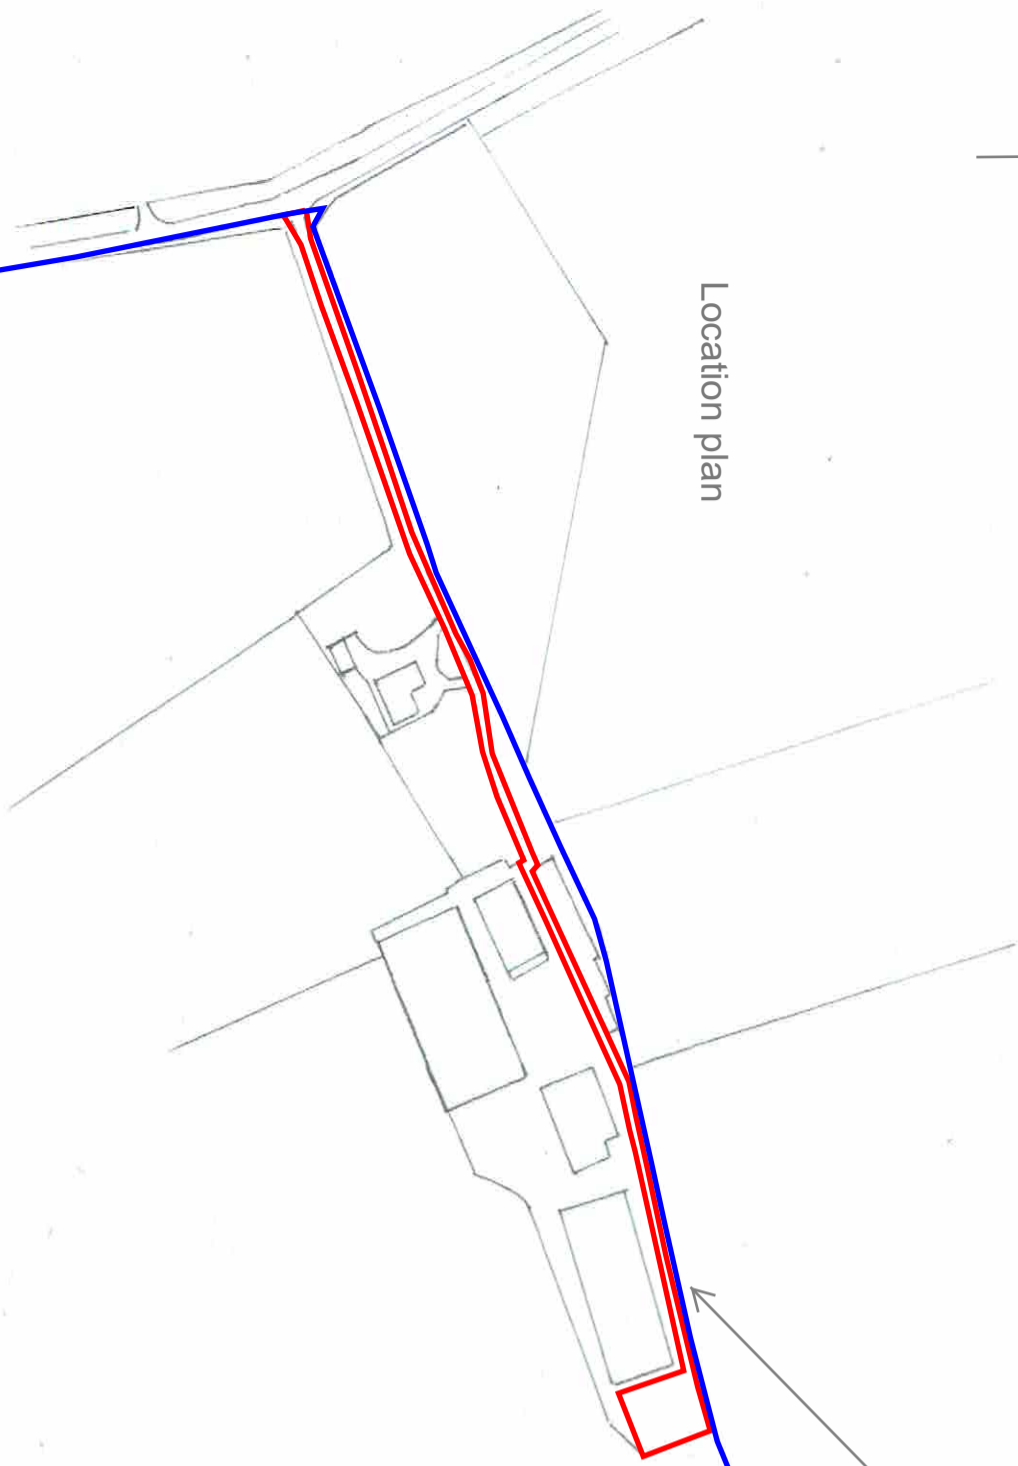

Site : Lathwells Farm, North Marston Road, Granborough.
Proposal : Agricultural Building
Drg. Title : Location and existing layout plans
Drg. No. : AN/CH/01

Location plan

Scale 1:1250

Existing layout plan

Manege

Barn

indoor riding arena

Scale 1:1000 @ A3