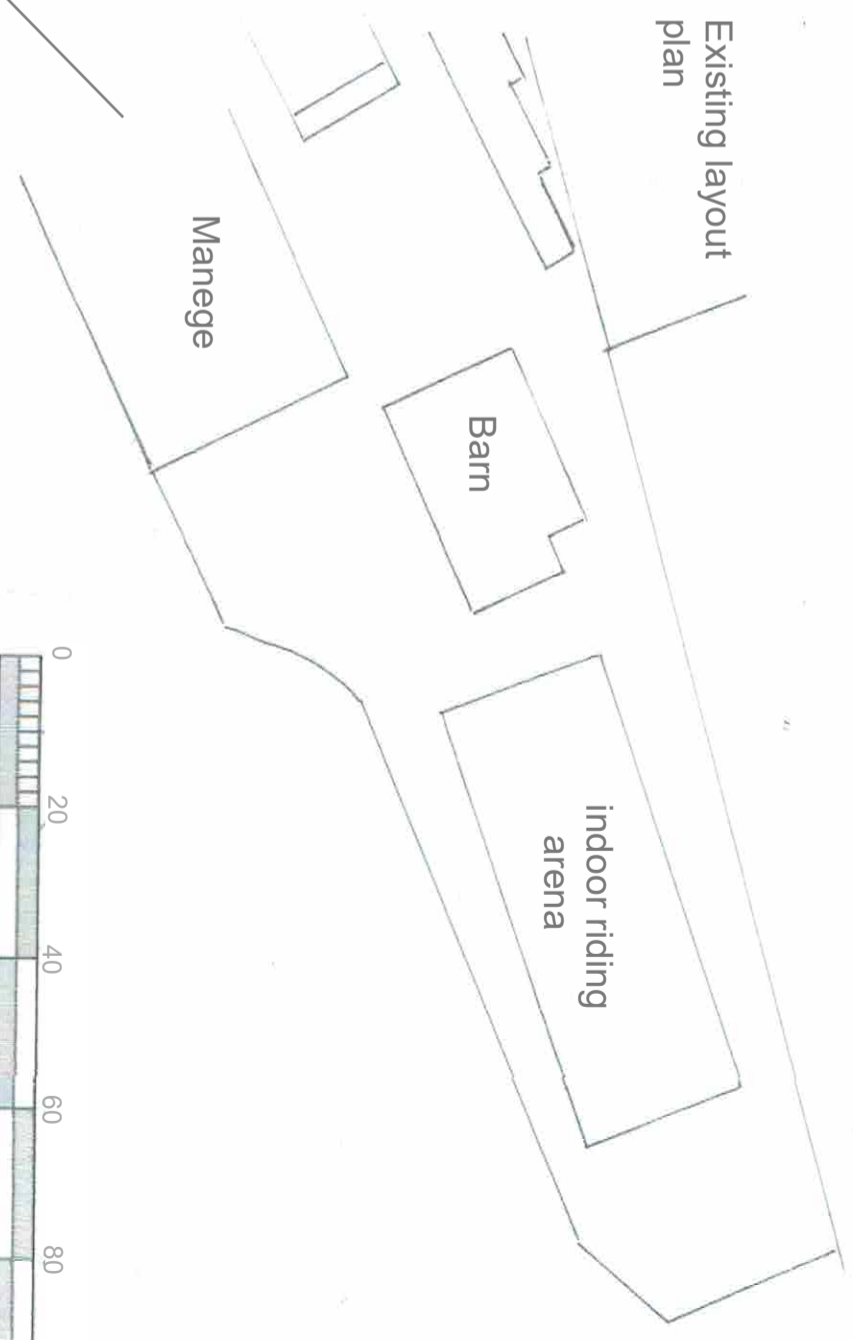

Site : Lathwells Farm, North Marston Road, Granborough.
Proposal : Agricultural Building
Drg. Title : Location and existing layout plans
Drg. No. : AN/CH/01

Location plan

Scale 1:1250

Existing layout plan

Manege

Barn

indoor riding arena

Scale 1:1000 @ A3