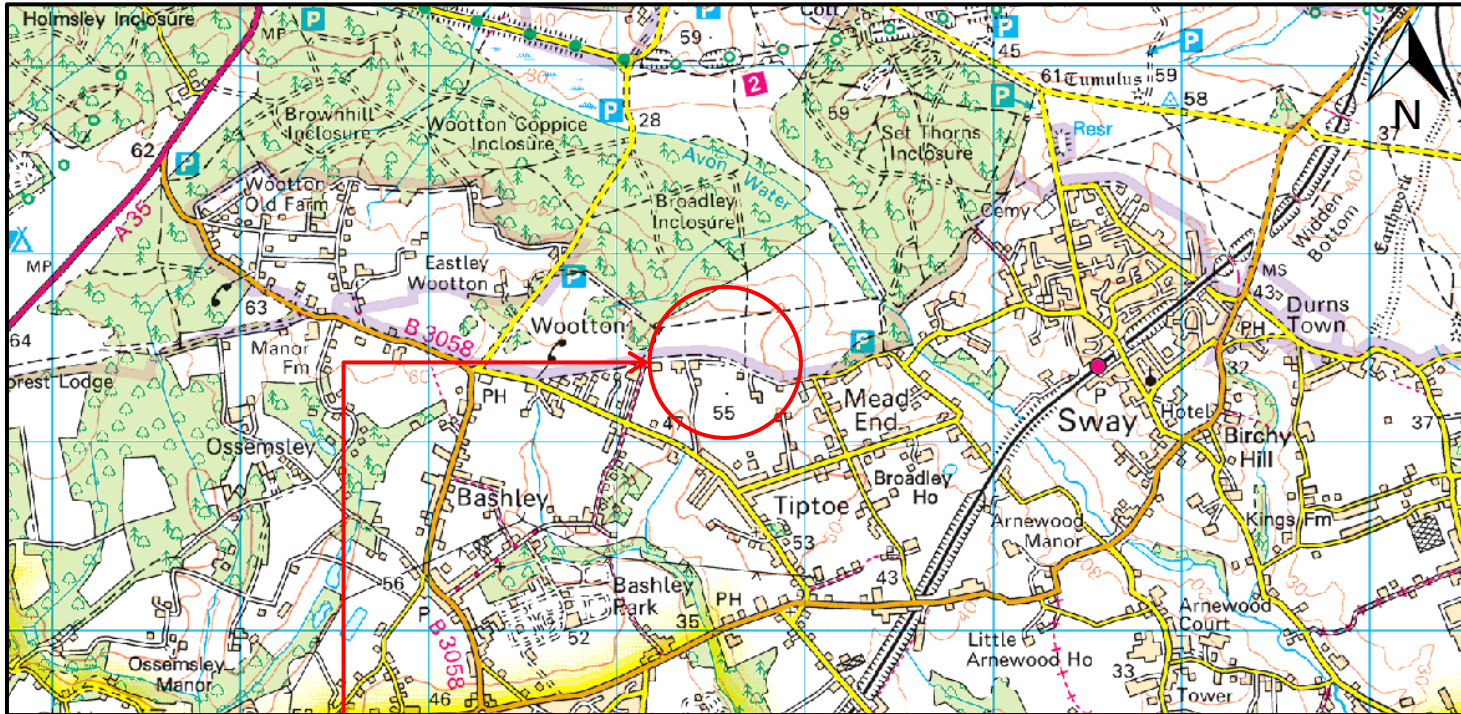

Exchange Area:

SWAY

WL/SA No:

SA

Map Reference:

425606098435

Planning Reference:

ONEA52094619

Date:

08/04/2022

Site Address:

CHINACORP PLC
MOSSCROFT
BOUNDARY HILL
SWAY
LYMINGTON
HANTS SO41 6EN

SITE LOCATION
(SCALE 1:25,000)

SITE LOCATION
(SCALE 1:5,000)