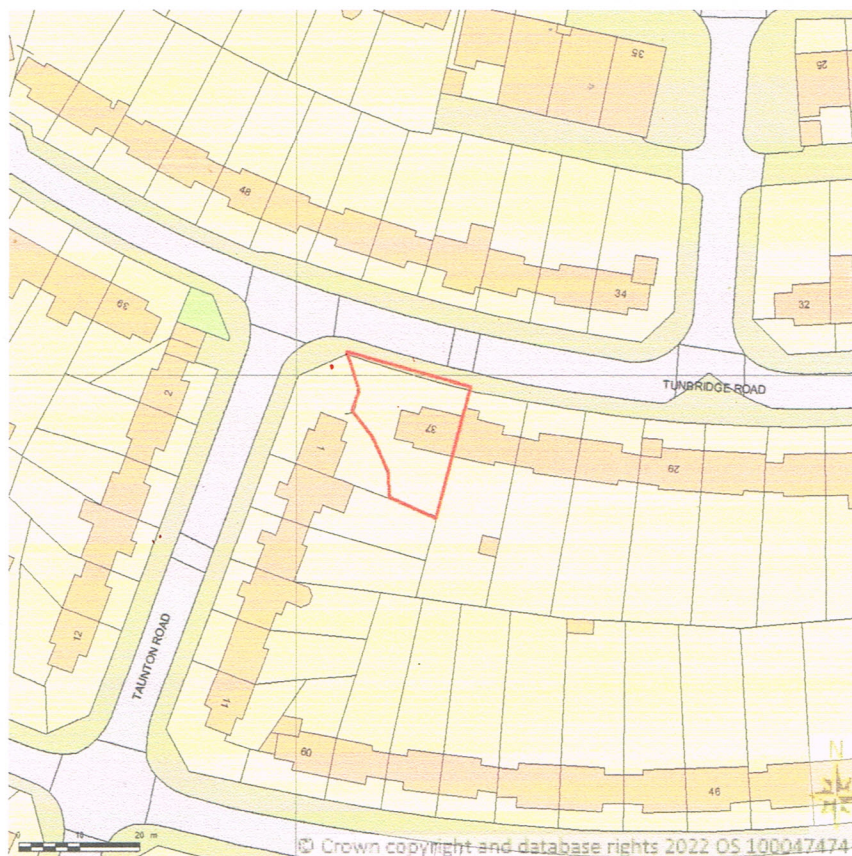

SITE LOCATION PLAN

AREA 2 HA

SCALE: 1:1250 on A4

CENTRE COORDINATES: 436823 , 554590

Supplied by Streetwise Maps Ltd

www.streetwise.net

Licence No: 100047474

12:19:49 21/04/2022