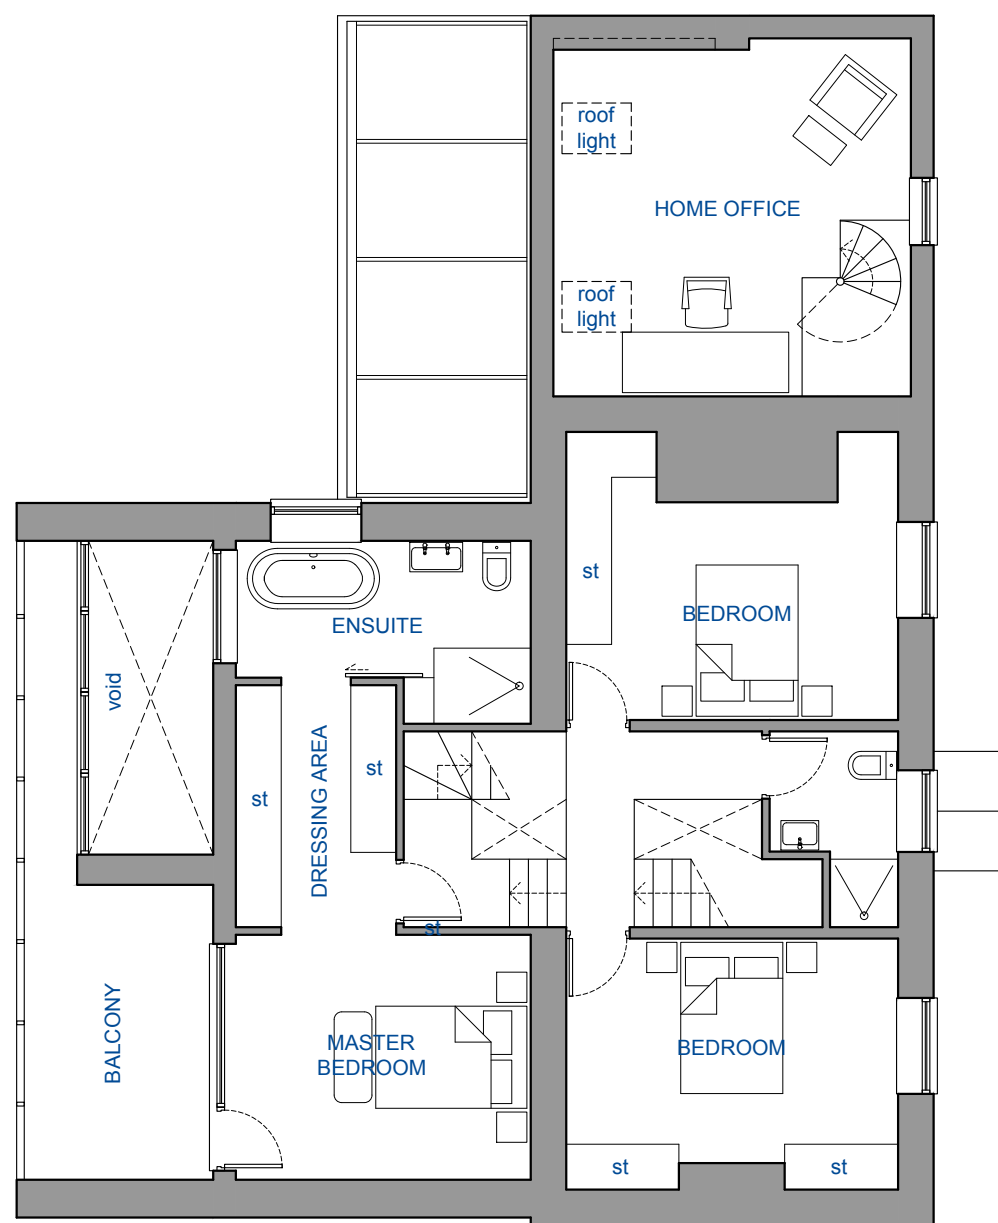

Notes:

GROUND

FIRST

REV:	DESCRIPTION:	BY:	DATE:
STATUS: PLANNING			
SITE: Yew Tree House, Churchend Slimbridge, GL2 7BL			
TITLE: PROPOSED FLOOR PLANS GROUND & FIRST			
SCALE AT A3: 1:100	DATE: 25.04.22	DRAWN: SL	CHECKED: HL
PROJECT NO: 2201	DRAWING NO: PL05	REVISION: -	