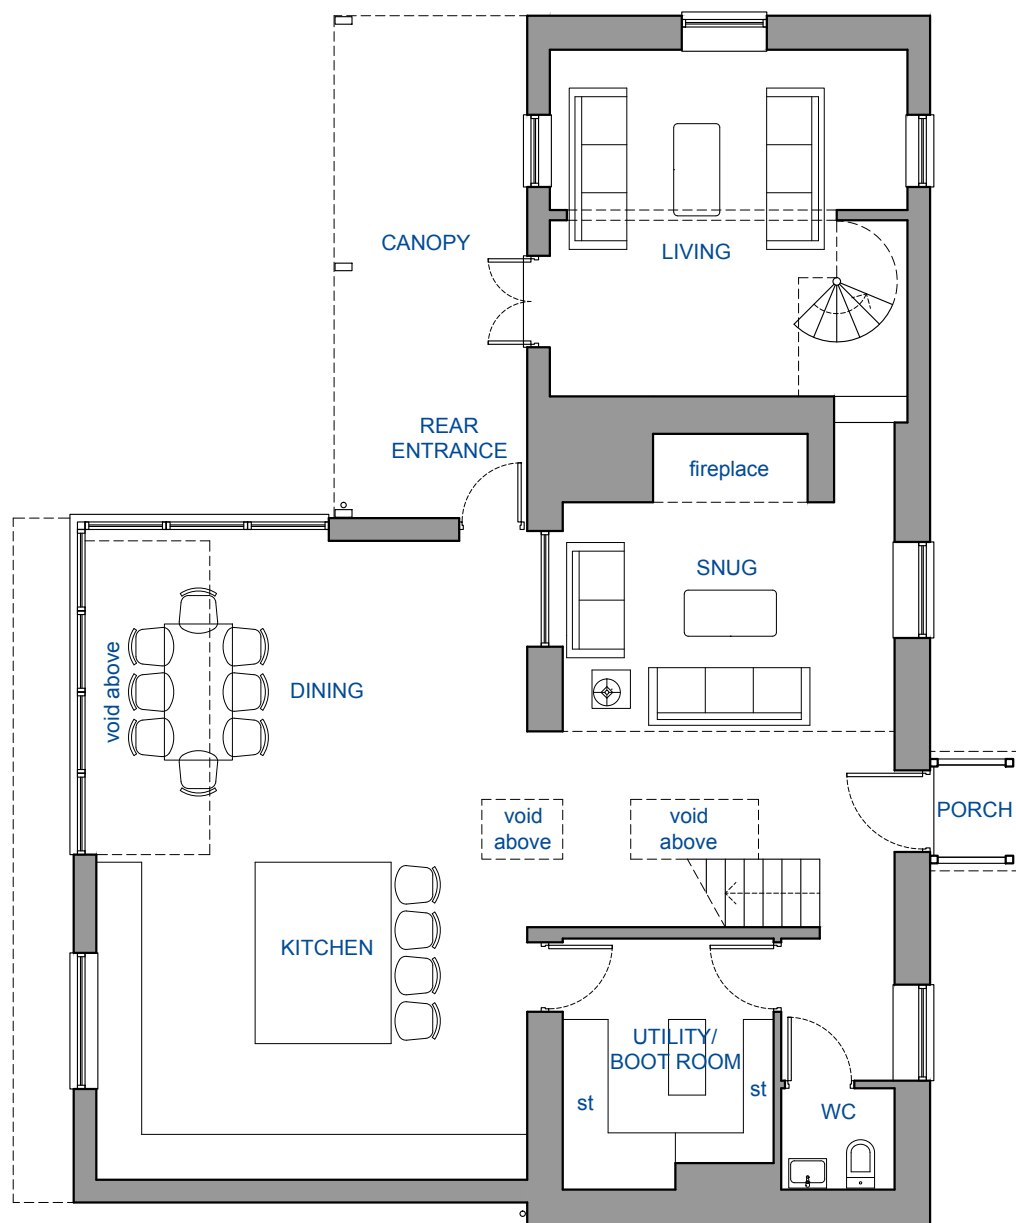

Notes:

GROUND

FIRST

REV:	DESCRIPTION:	BY:	DATE:
STATUS: PLANNING			
SITE: Yew Tree House, Churchend Slimbridge, GL2 7BL			
TITLE: PROPOSED FLOOR PLANS GROUND & FIRST			
SCALE AT A3: 1:100	DATE: 25.04.22	DRAWN: SL	CHECKED: HL
PROJECT NO: 2201	DRAWING NO: PL05	REVISION: -	