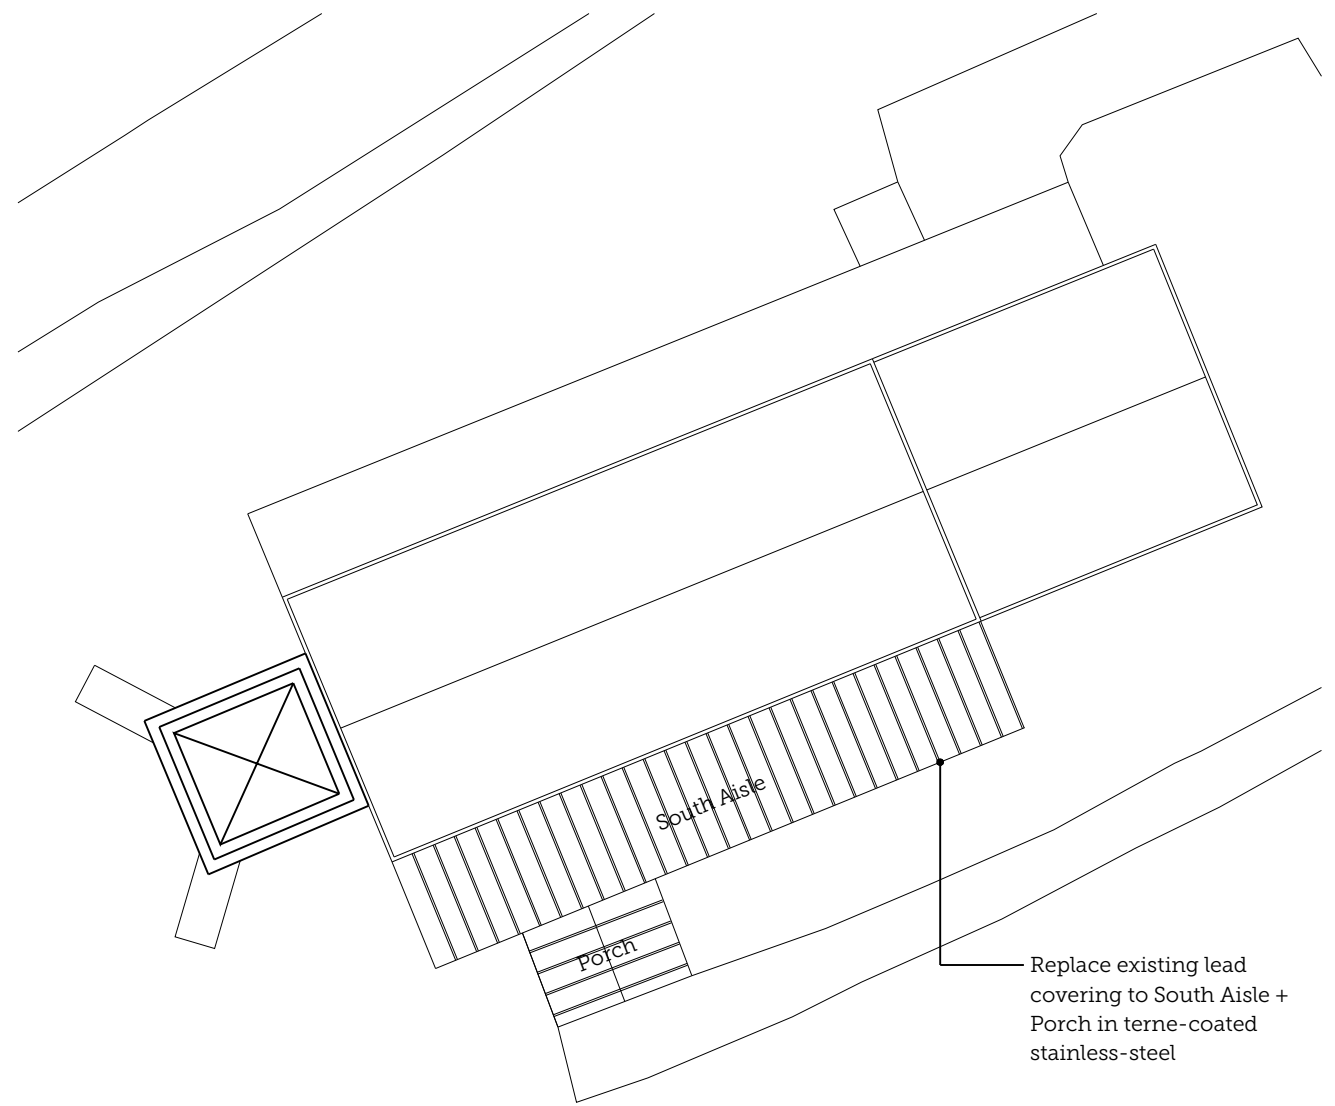

02 | PROPOSED BLOCK PLAN

Scale 1:200 @ A3