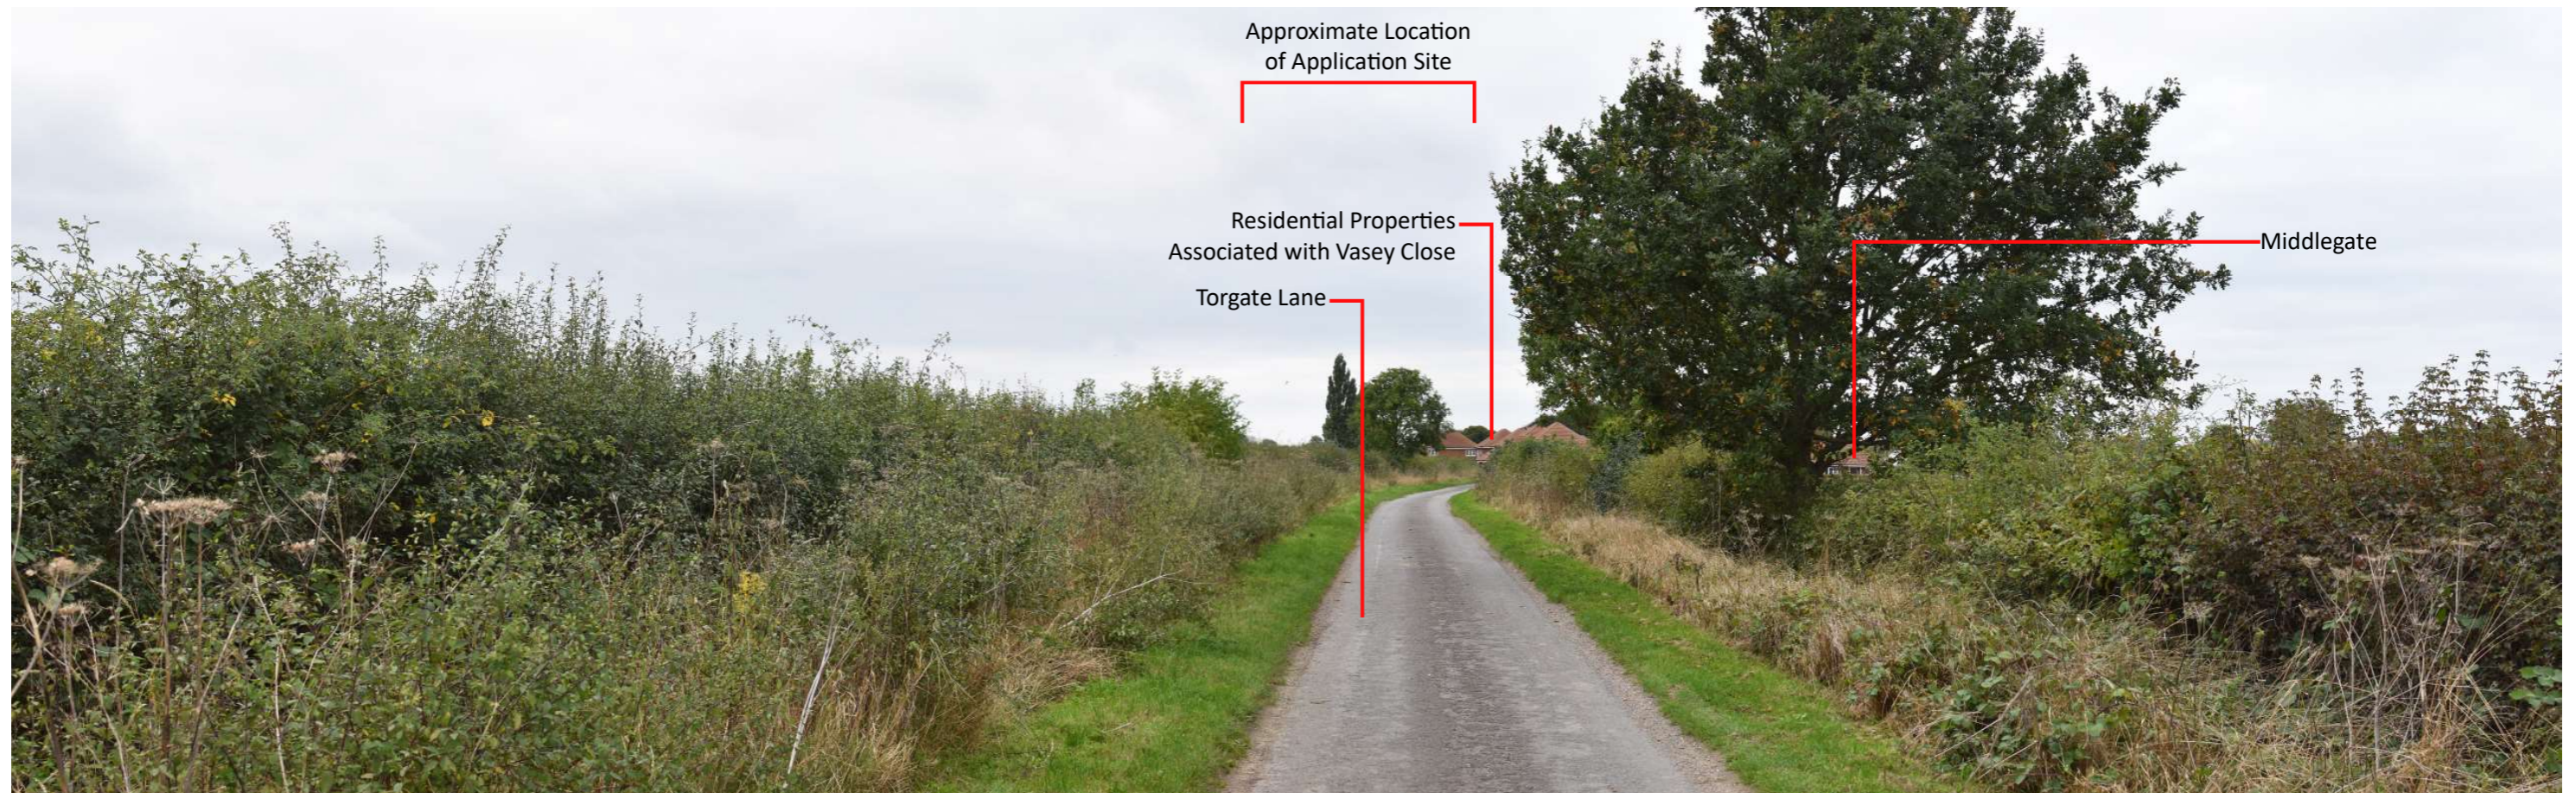

Baseline panoramic image (for context only)

Baseline panoramic image (for context only)

Baseline panoramic image (for context only)

Approximate Location of Application Site

Baseline panoramic image (for context only)

Approximate Location of Application Site

Residential Properties
Associated with Vasey Close

Torgate Lane

Approximate Extent of Application Site

Baseline panoramic image (for context only)

Old Brickkiln Lane

Approximate location of Application Site

Residential Properties Associated
with Vasey Close

Southern Lincolnshire Edge Escarpment

Baseline panoramic image (for context only)

Baseline panoramic image (for context only)