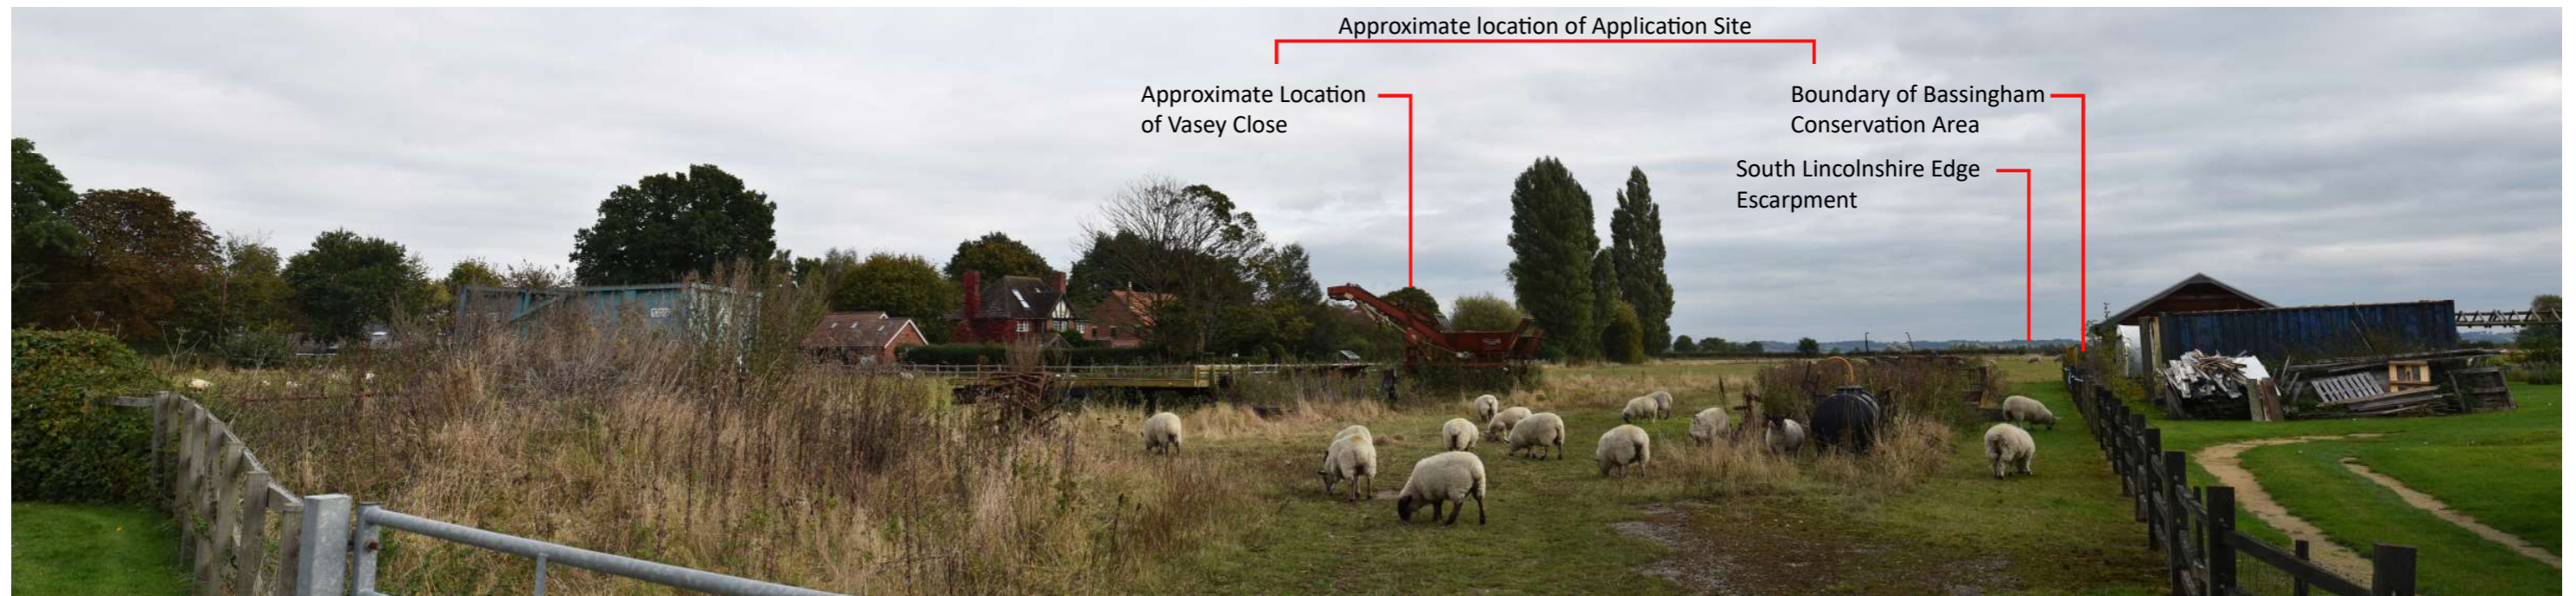

Baseline panoramic image (for context only)

Baseline panoramic image (for context only)

Baseline panoramic image (for context only)

Approximate Location of Application Site

Baseline panoramic image (for context only)

Approximate Location of Application Site

Residential Properties
Associated with Vasey Close

Torgate Lane

Approximate Extent of Application Site

Baseline panoramic image (for context only)

Old Brickkiln Lane

Approximate location of Application Site

Residential Properties Associated
with Vasey Close

Southern Lincolnshire Edge Escarpment

Baseline panoramic image (for context only)

Baseline panoramic image (for context only)