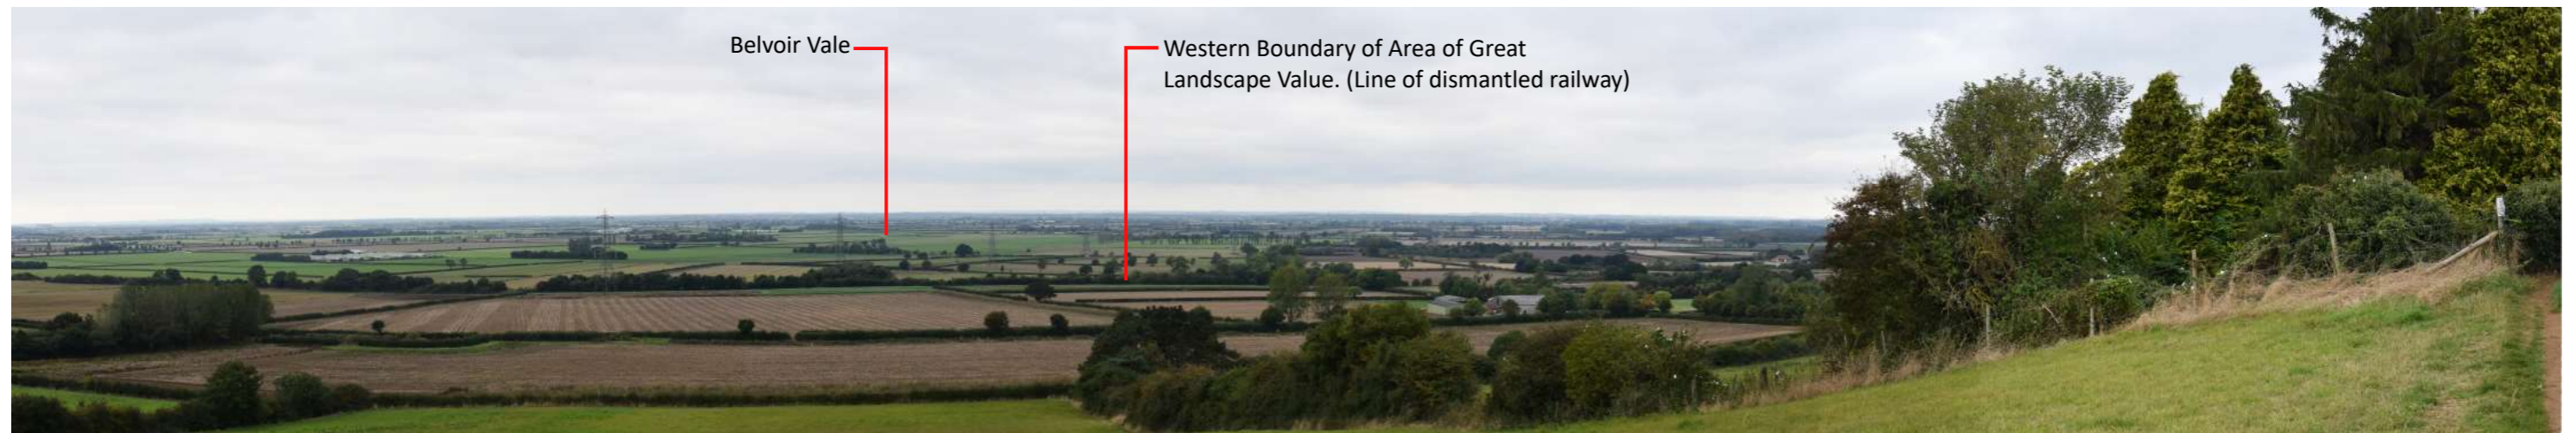

Baseline panoramic image (for context only)

Baseline panoramic image (for context only)

Baseline panoramic image (for context only)

Approximate Location of Application Site

Baseline panoramic image (for context only)

Approximate Location of Application Site

Residential Properties
Associated with Vasey Close

Torgate Lane

Approximate Extent of Application Site

Baseline panoramic image (for context only)

Old Brickkiln Lane

Approximate location of Application Site

Residential Properties Associated
with Vasey Close

Southern Lincolnshire Edge Escarpment

Baseline panoramic image (for context only)

Baseline panoramic image (for context only)