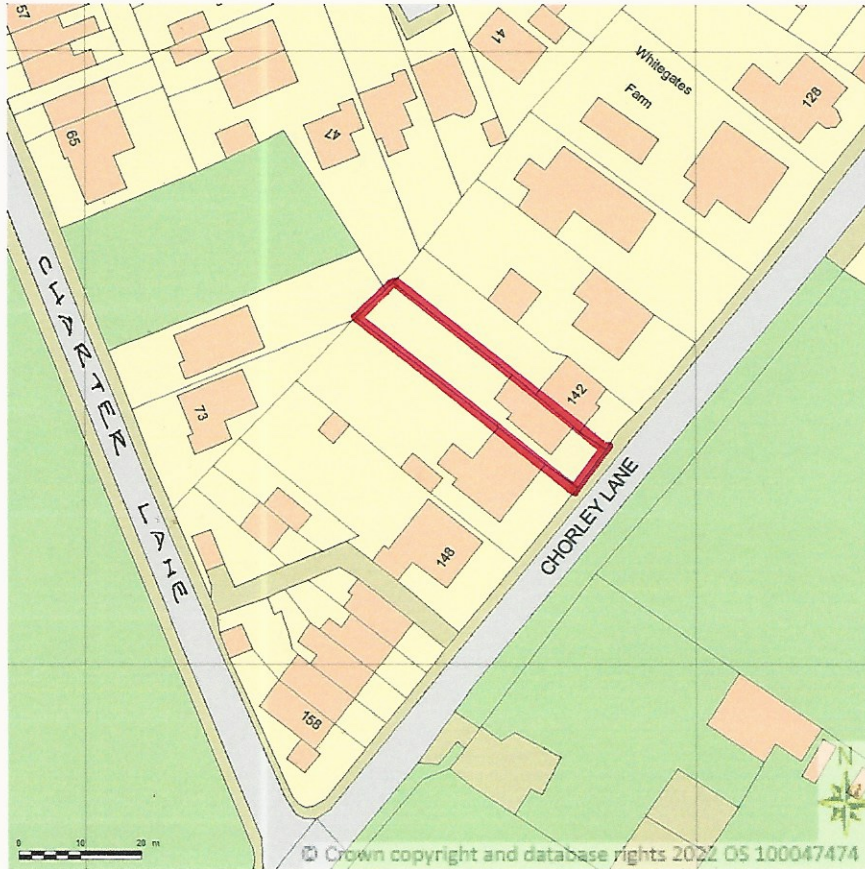

**SITE LOCATION PLAN
AREA 2 HA
SCALE 1:1250 on A4
CENTRE COORDINATES: 355758, 415237**

Supplied by Streetwise Maps Ltd
www.streetwise.net
Licence No: 100047474
09/05/2022 16:19