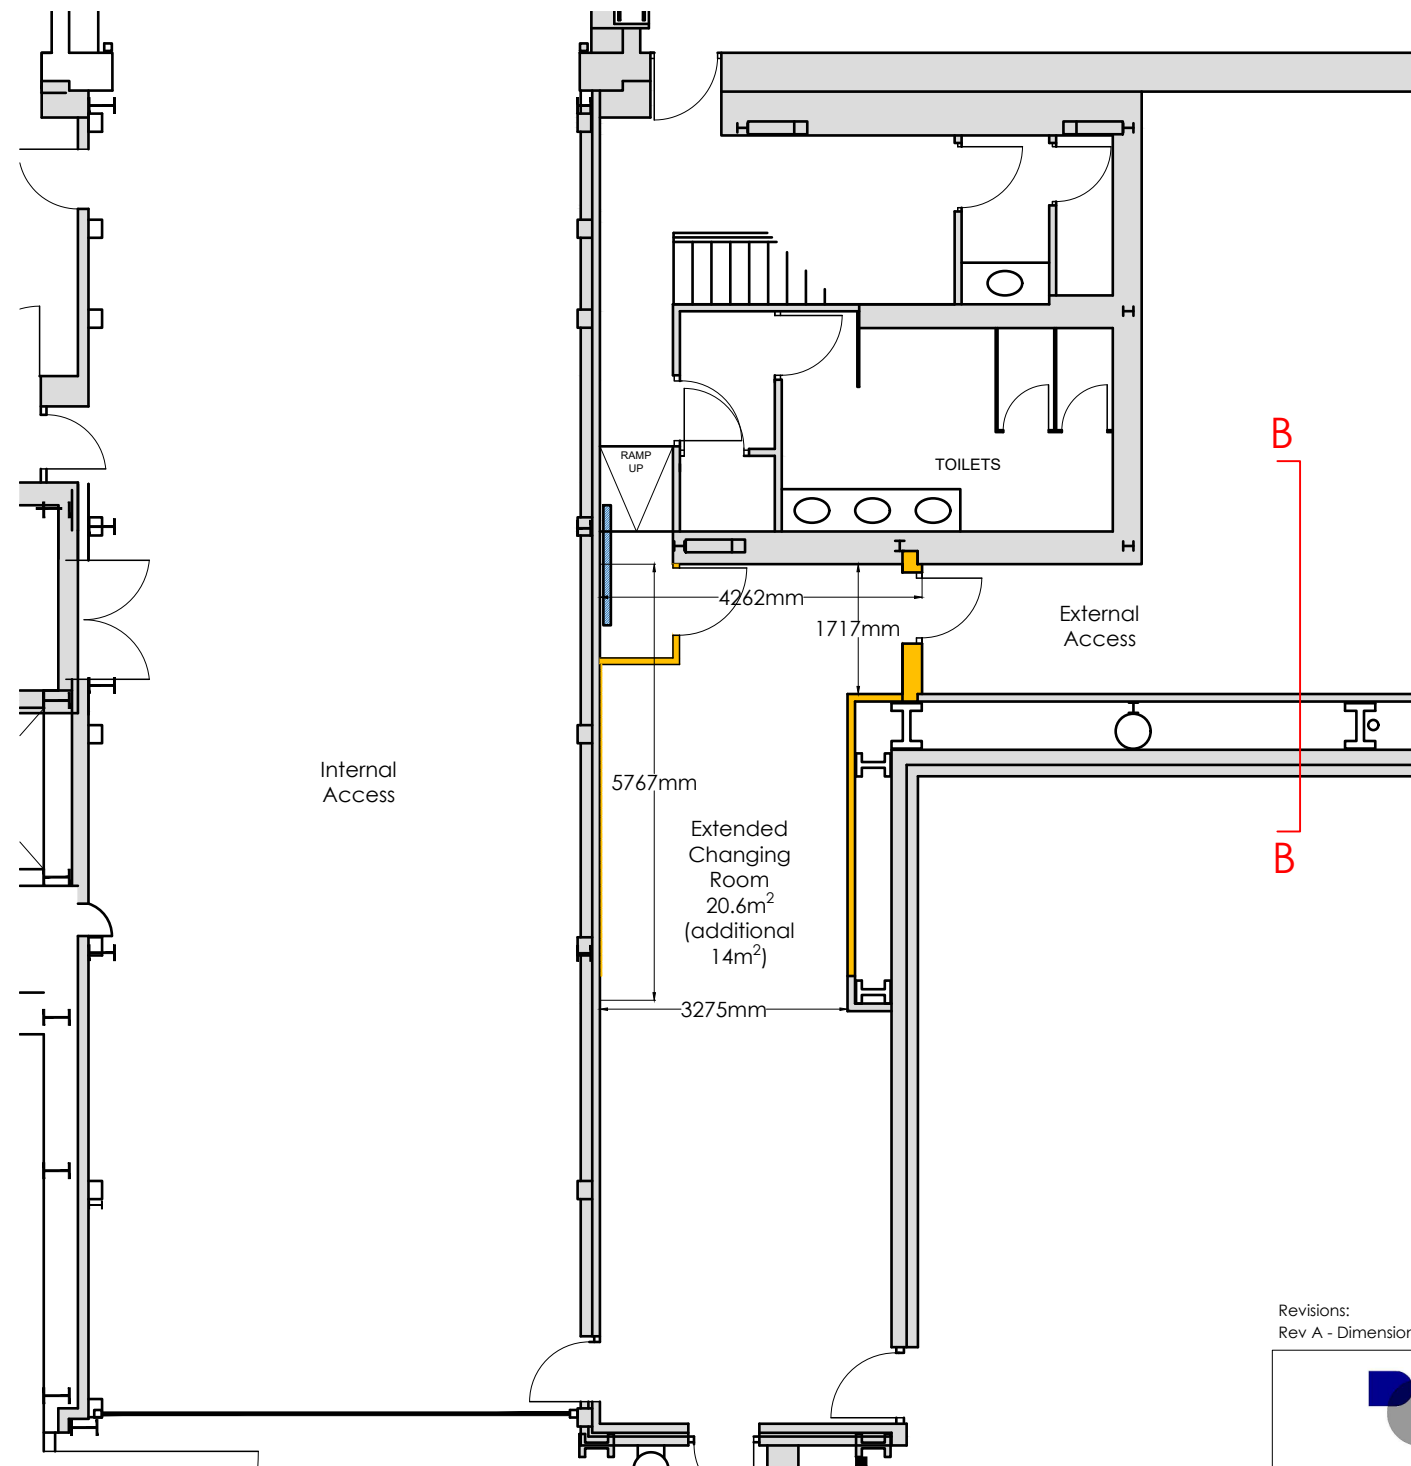

① Proposed Elevation from Line B-B
Scale 1:100

② Proposed Plan
Scale 1:100

Revisions:
Rev A - Dimensions added - 10.05.2022

61 Cromwell Road
Southampton
Hampshire, SO15 2JE
Tel: 023 8022 2292

Primmer Olds BAS
— Chartered Surveyors —

Project Title:		Changing Room Airbus Stevenage	
Drawing Title:		Proposed Plans & Elevation	
Client	Airbus		
Dwg No:	P006100_110	Scale	1:100 @ A3
Drawn	AW	Date	April 2022

All dimensions are in millimeters and are to be checked on site.
Contact Primmer Olds BAS with any queries and to report any discrepancies.