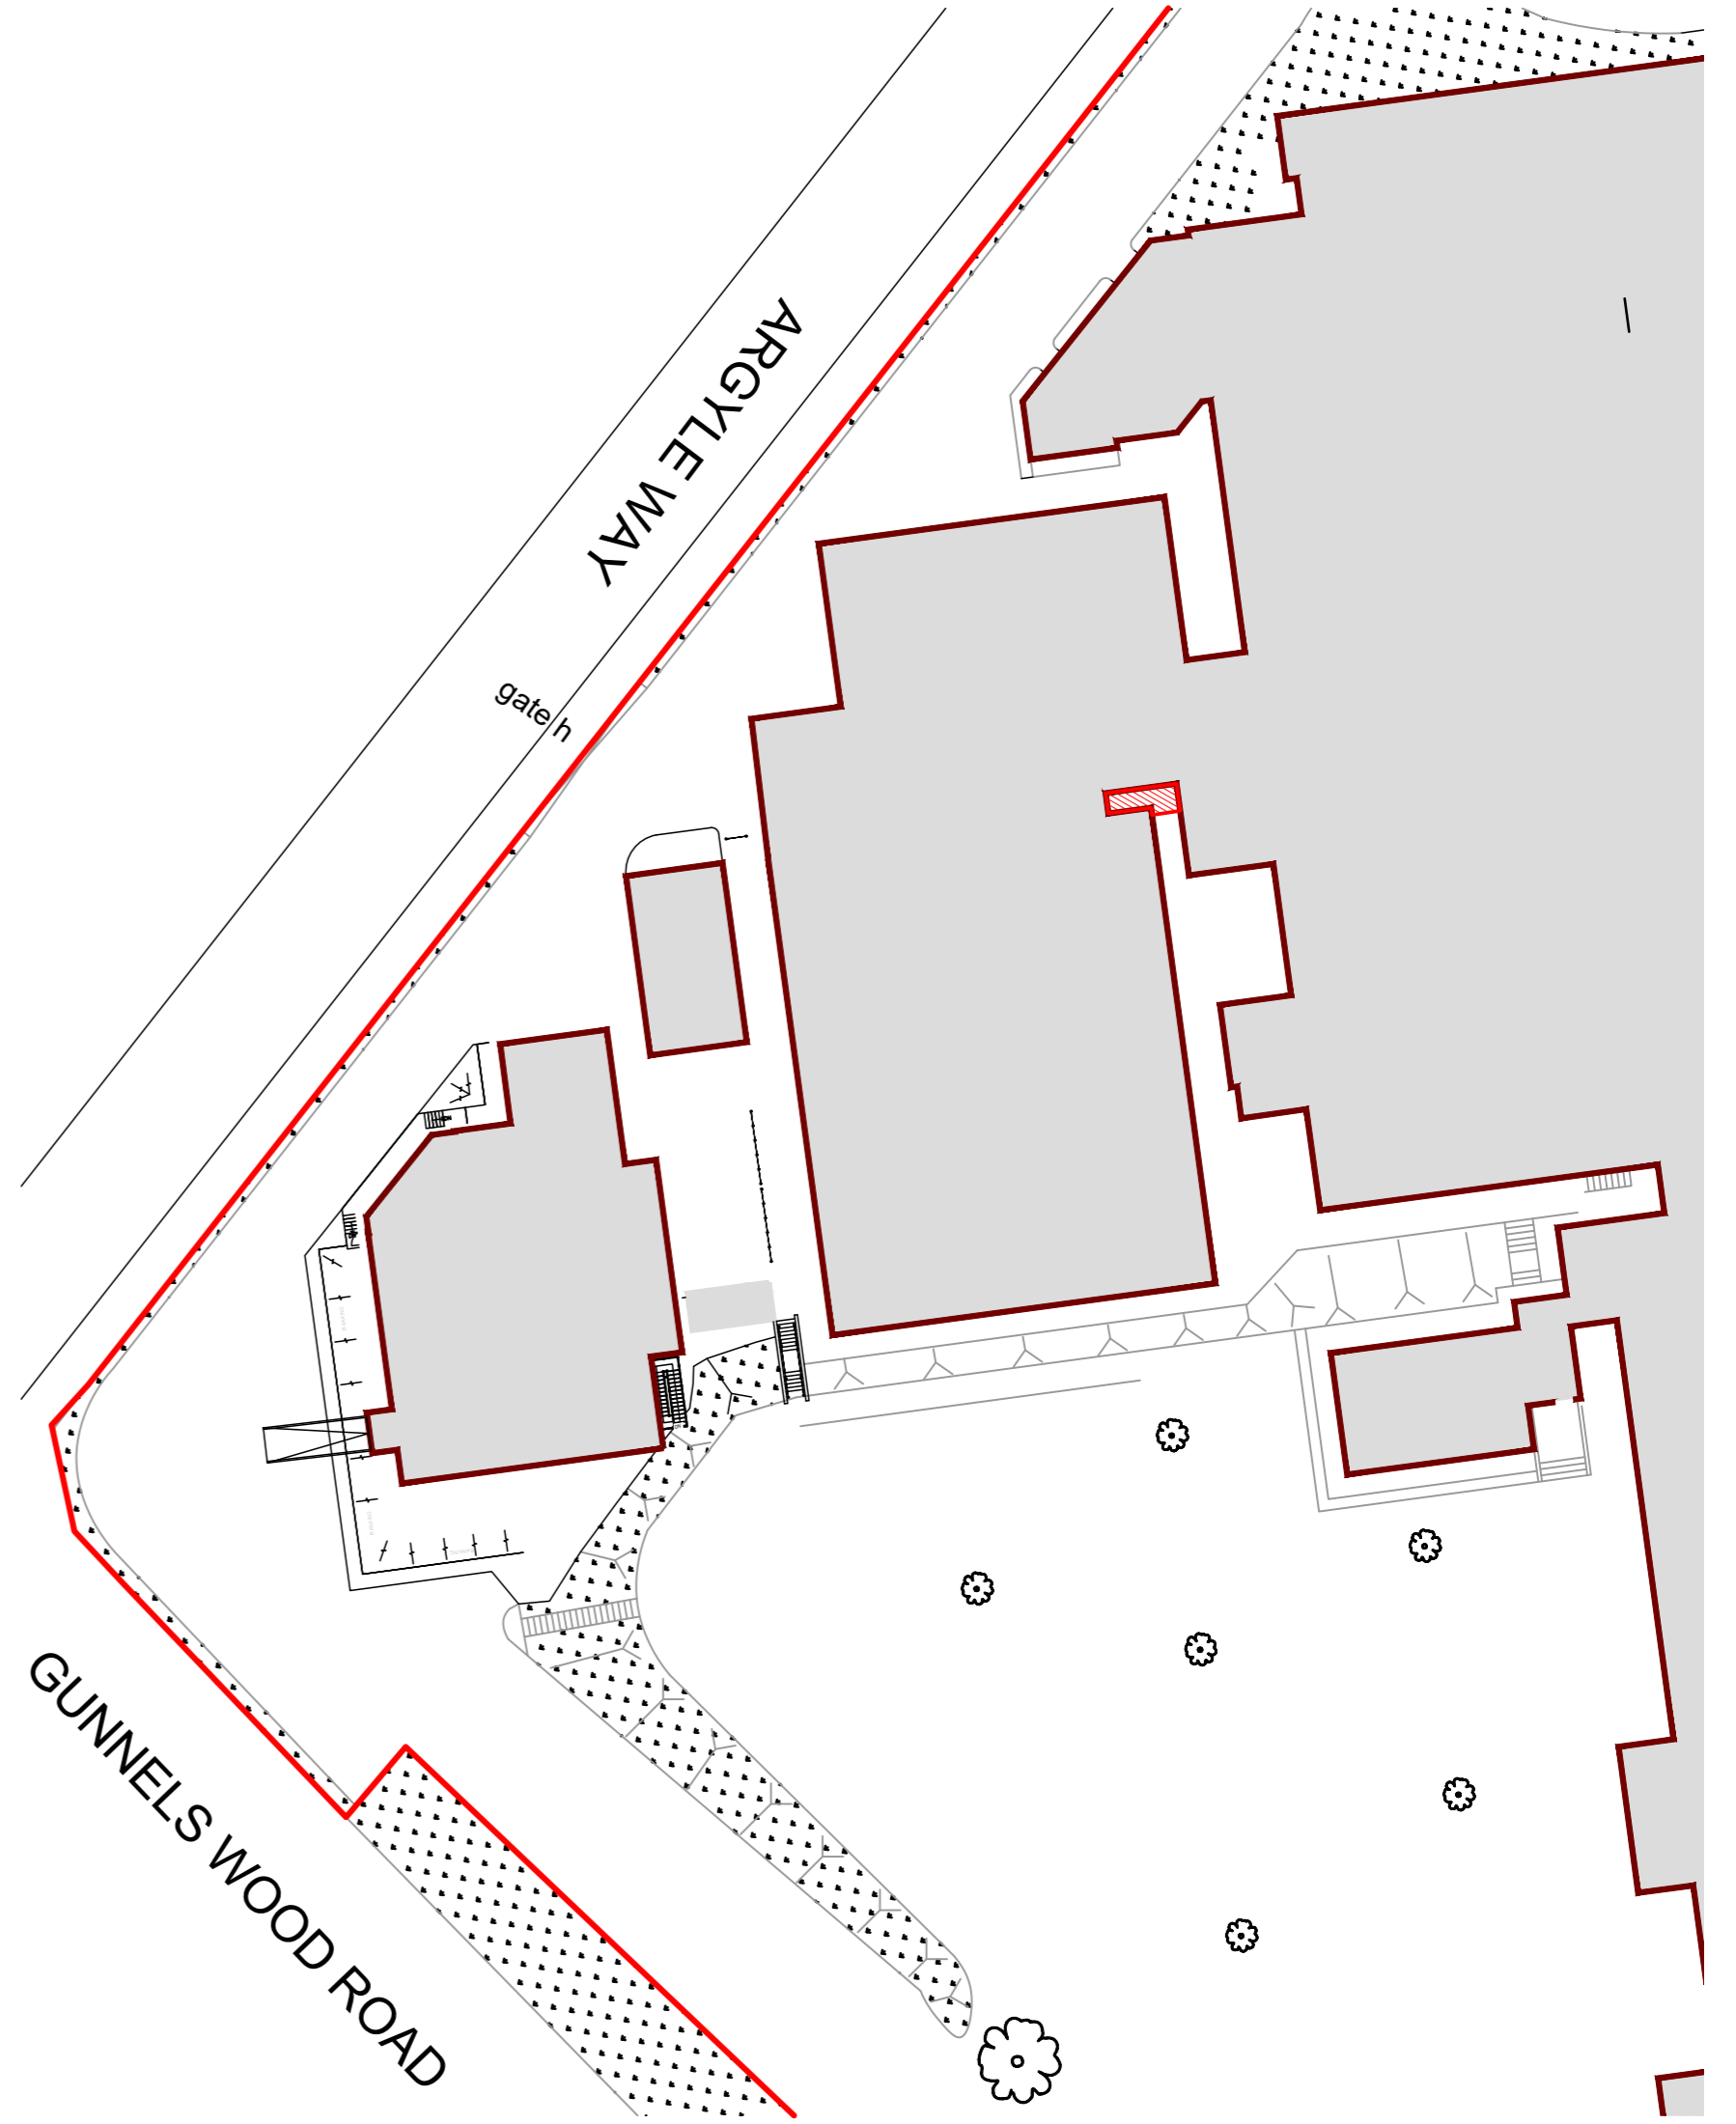

① Site Location Plan  
Scale 1:1250

② Block Plan  
Scale 1:500

© Crown copyright 2021 Ordnance Survey 100063143

Revisions:

61 Cromwell Road  
Southampton  
Hampshire, SO15 2JE  
Tel: 023 8022 2292  
— Chartered Surveyors —

Project Title:		Changing Room Airbus Stevenage	
Drawing Title: Site Location & Block Plan			
Client:	Airbus		
Dwg No:	P006100_001	Scale:	1:500 @ A2 1:1250 @ A2
Drawn:	AW	Date:	April 2022

All dimensions are in millimeters and are to be checked on site. Contact Primmer Olds BAS with any queries and to report any discrepancies.