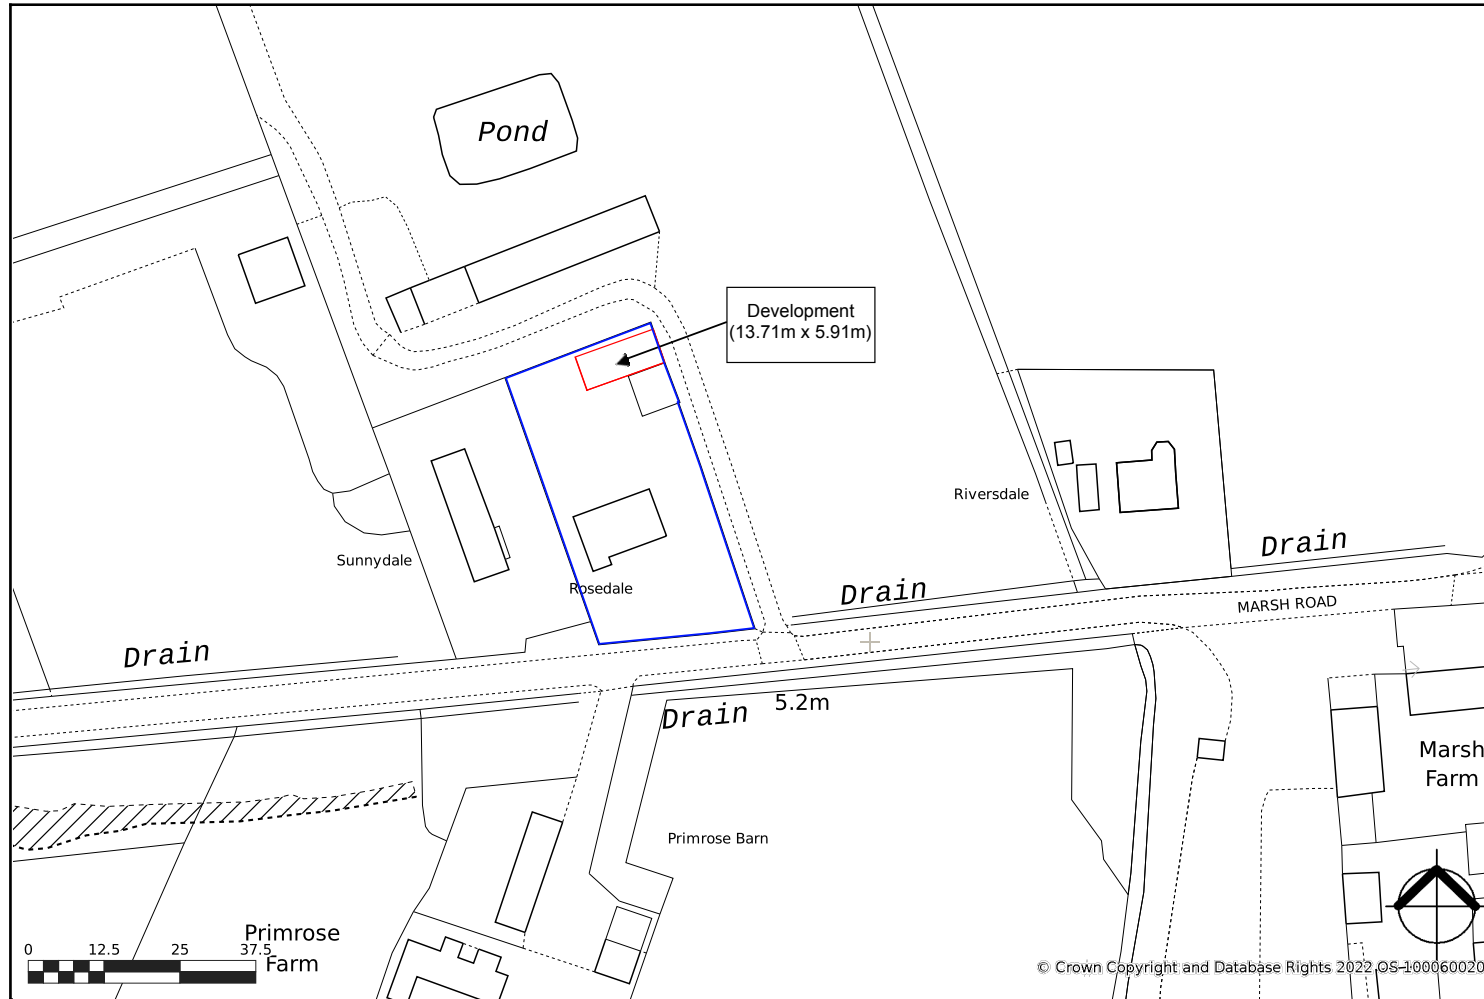

Rosedale, Marsh Road, Hesketh Bank, Preston, PR4 6XT

created on edoza

Plotted Scale - 1:1,250