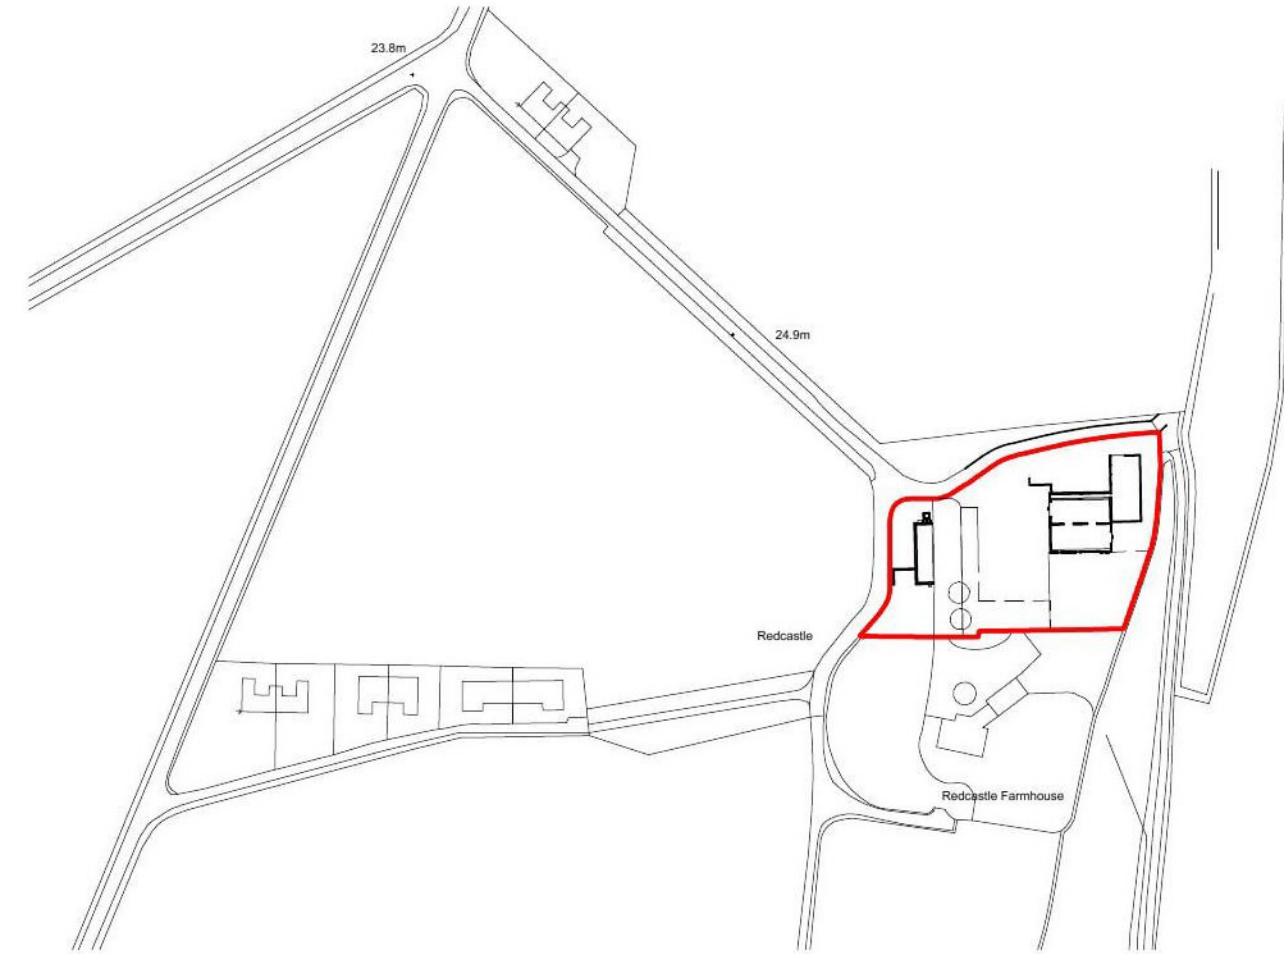

Location Plan - Scale 1.2500

Plan Scale 1cm = 25m

DO NOT SCALE FROM DRAWINGS	
A.B. Roger & Young Ltd Chartered Architect & Surveyors 9 Macgregor Street, Brechin Tel: 01356 622125 Fax: 622644 Email: info@abrogerandyoung.com	
Job Title: Proposed Re-development of Brownfield Site to form 4 New House Plots at Redcastle Farm, Lunan, by Montrose For Mrs A Grieve	
Scale	Date
1:500 & 1:2500 @A2	April 2020
Drawing Title	Drawn By
Existing Site & Location	KF
Drawing No.	Checked By
2020/RCF/06	SWP
Revisions: