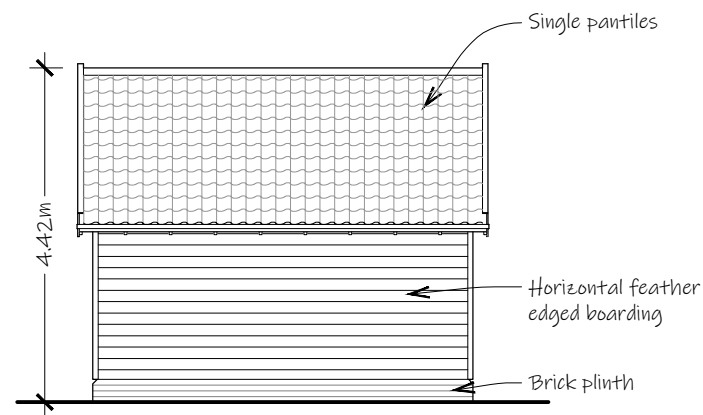

South West Elevation

South East Elevation

Plan

North East Elevation

North West Elevation

Ian Smillie Architectural Services  
 75 Camden Road, Ipswich IP3 8JN  
 telephone 01473 714209  
 Do not scale from this drawing  
 - if in doubt ASK.

Proposed Cartlodge  
 Proposed Detached Bungalow Adjacent to 'Tye Barn'  
 Bildeston Road, Nedging & Naughton  
 Mr. & Mrs. Henry Bedford  
 scale: 1:100 @ A3    drg. number 2021215/31    rev. -