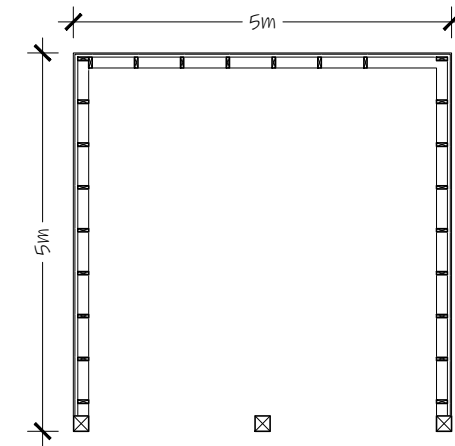

South West Elevation

South East Elevation

Plan

North East Elevation

North West Elevation

Ian Smillie Architectural Services  
 75 Camden Road, Ipswich IP3 8JN  
 telephone 01473 714209  
 Do not scale from this drawing  
 - if in doubt ASK.

Proposed Cartlodge  
 Proposed Detached Bungalow Adjacent to 'Tye Barn'  
 Bildeston Road, Nedging & Naughton  
 Mr. & Mrs. Henry Bedford  
 scale: 1:100 @ A3    drg. number 2021215/31    rev. -