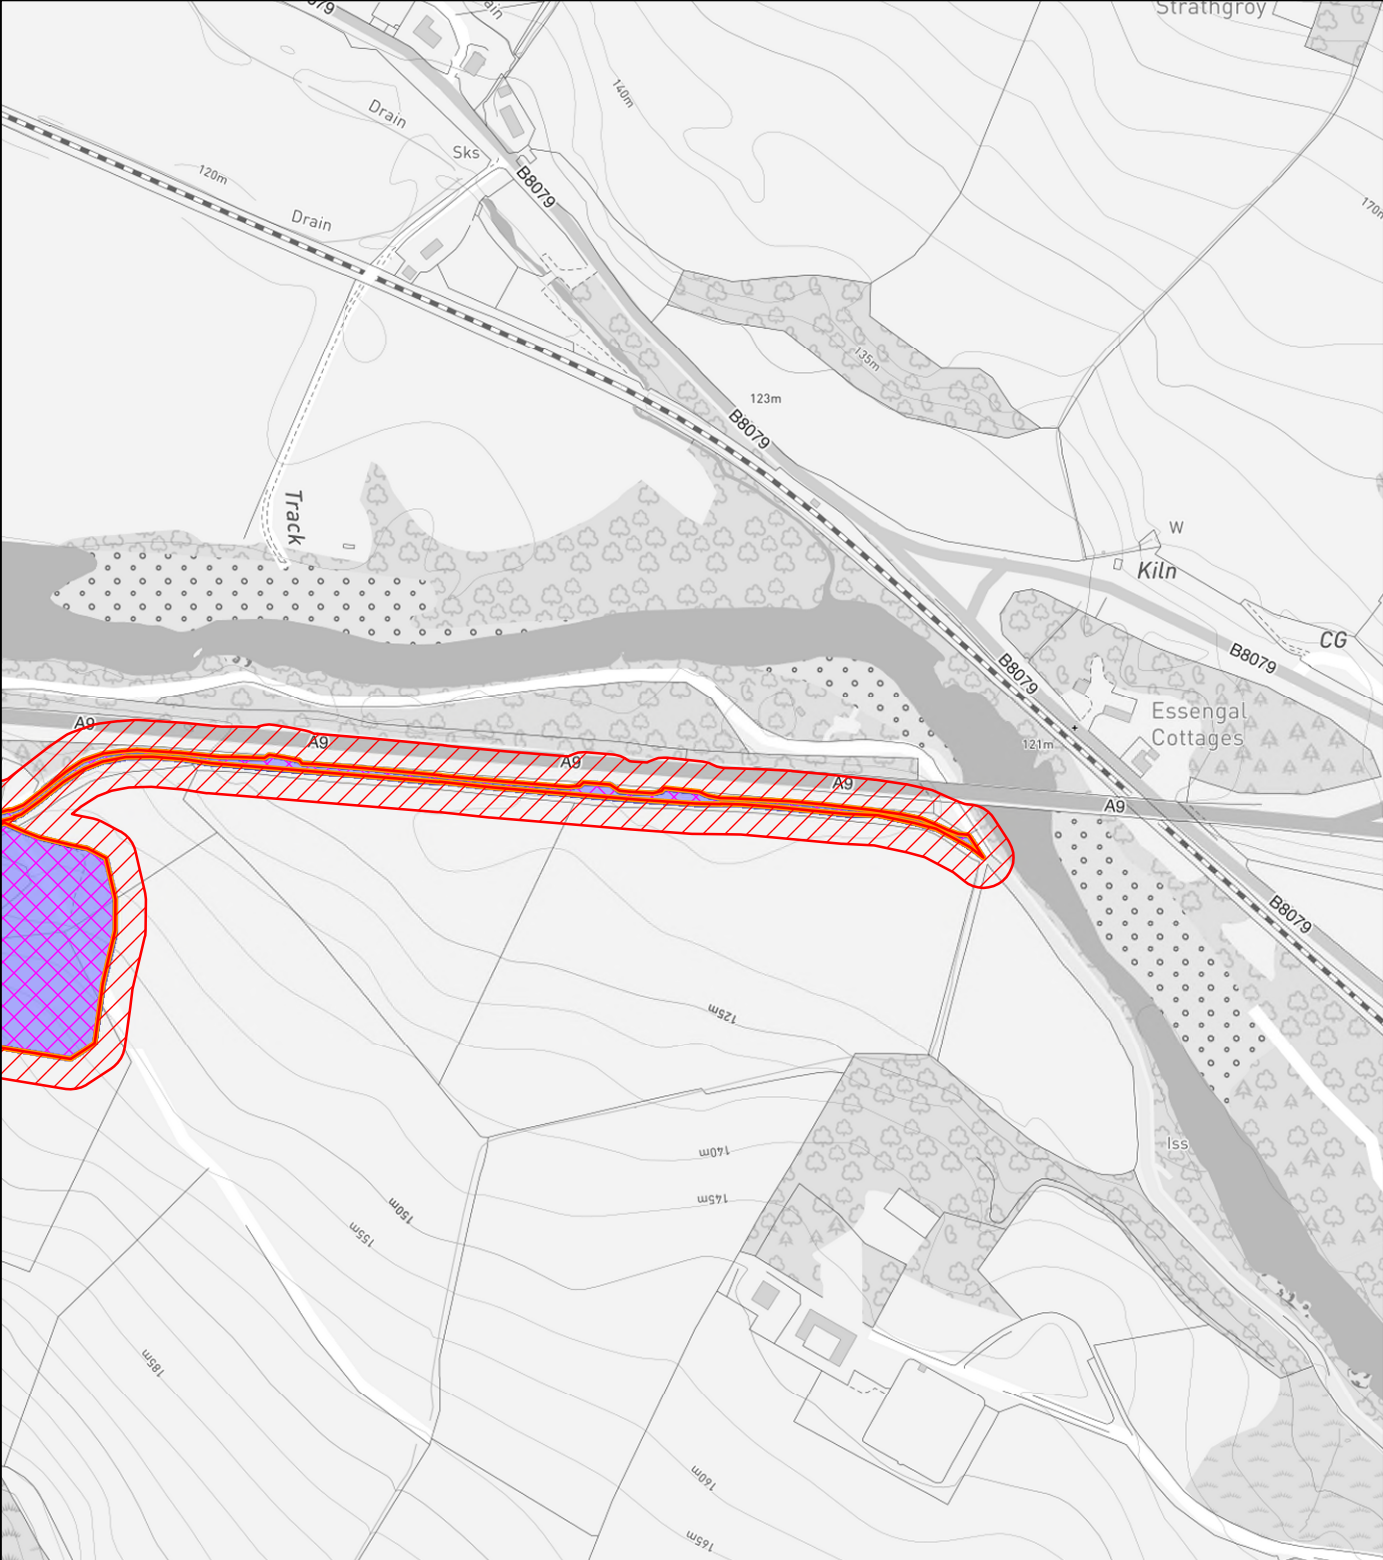

## NEIGHBOUR NOTIFICATION

Location Plan showing planning application site

This map is for Neighbour Notification ONLY. It must not be reproduced or used for any other purpose.

© Crown copyright [and database rights] 2022 OS 100016971. You are permitted to use this data solely to enable you to respond to, or interact with, the organisation that provided you with the data. You are not permitted to copy, sub-licence, distribute or sell any of this data to third parties in any form.