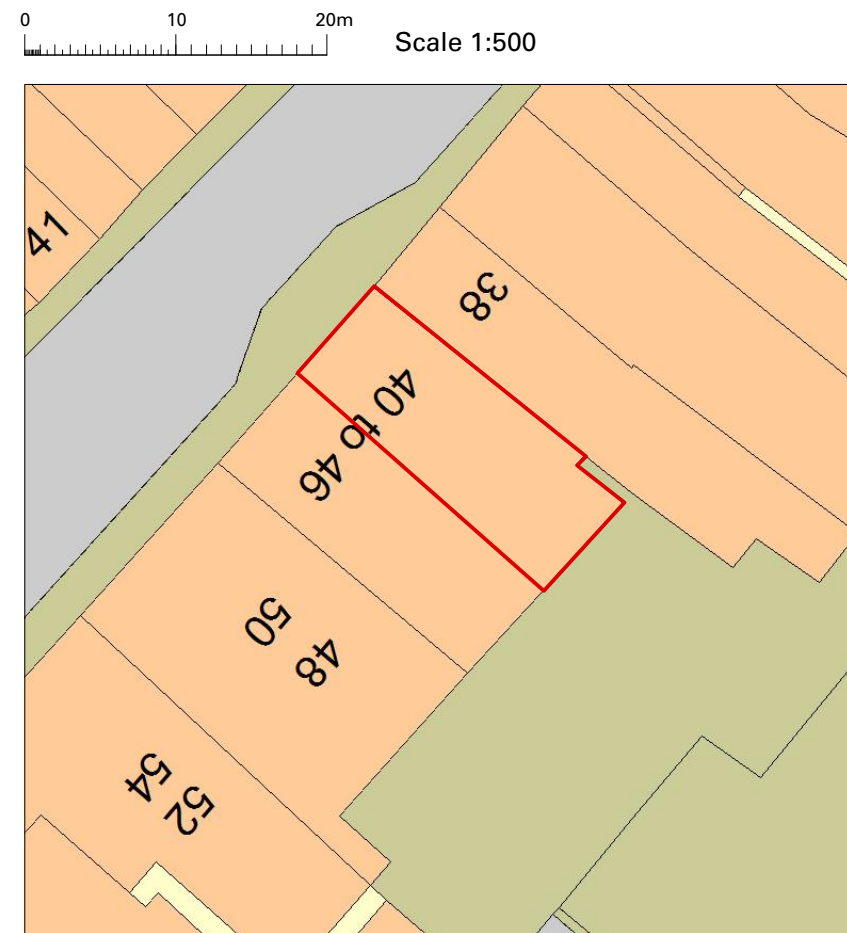

Location Plan

Site area: 175.5sq m / 1889 sq ft

Site Plan

Rev	Date	Notes
-	21.10.2011	New drawing

PLANNING

Site

MONMOUTH

Project

White Stuff MONMOUTH
 40-42 Monnow Street
 Monmouth
 NP25 3EN

Drawing

Site & Location Plan

Scale	Drawn by
-------	----------

1:1250 and 1:500 @ A3	JC
-----------------------	----

Number	Revision
--------	----------

WSMON-001-01	-
--------------	---

All dimensions are in millimeters unless otherwise stated.
 All dimensions must be verified on site and any discrepancies reported to AMD.