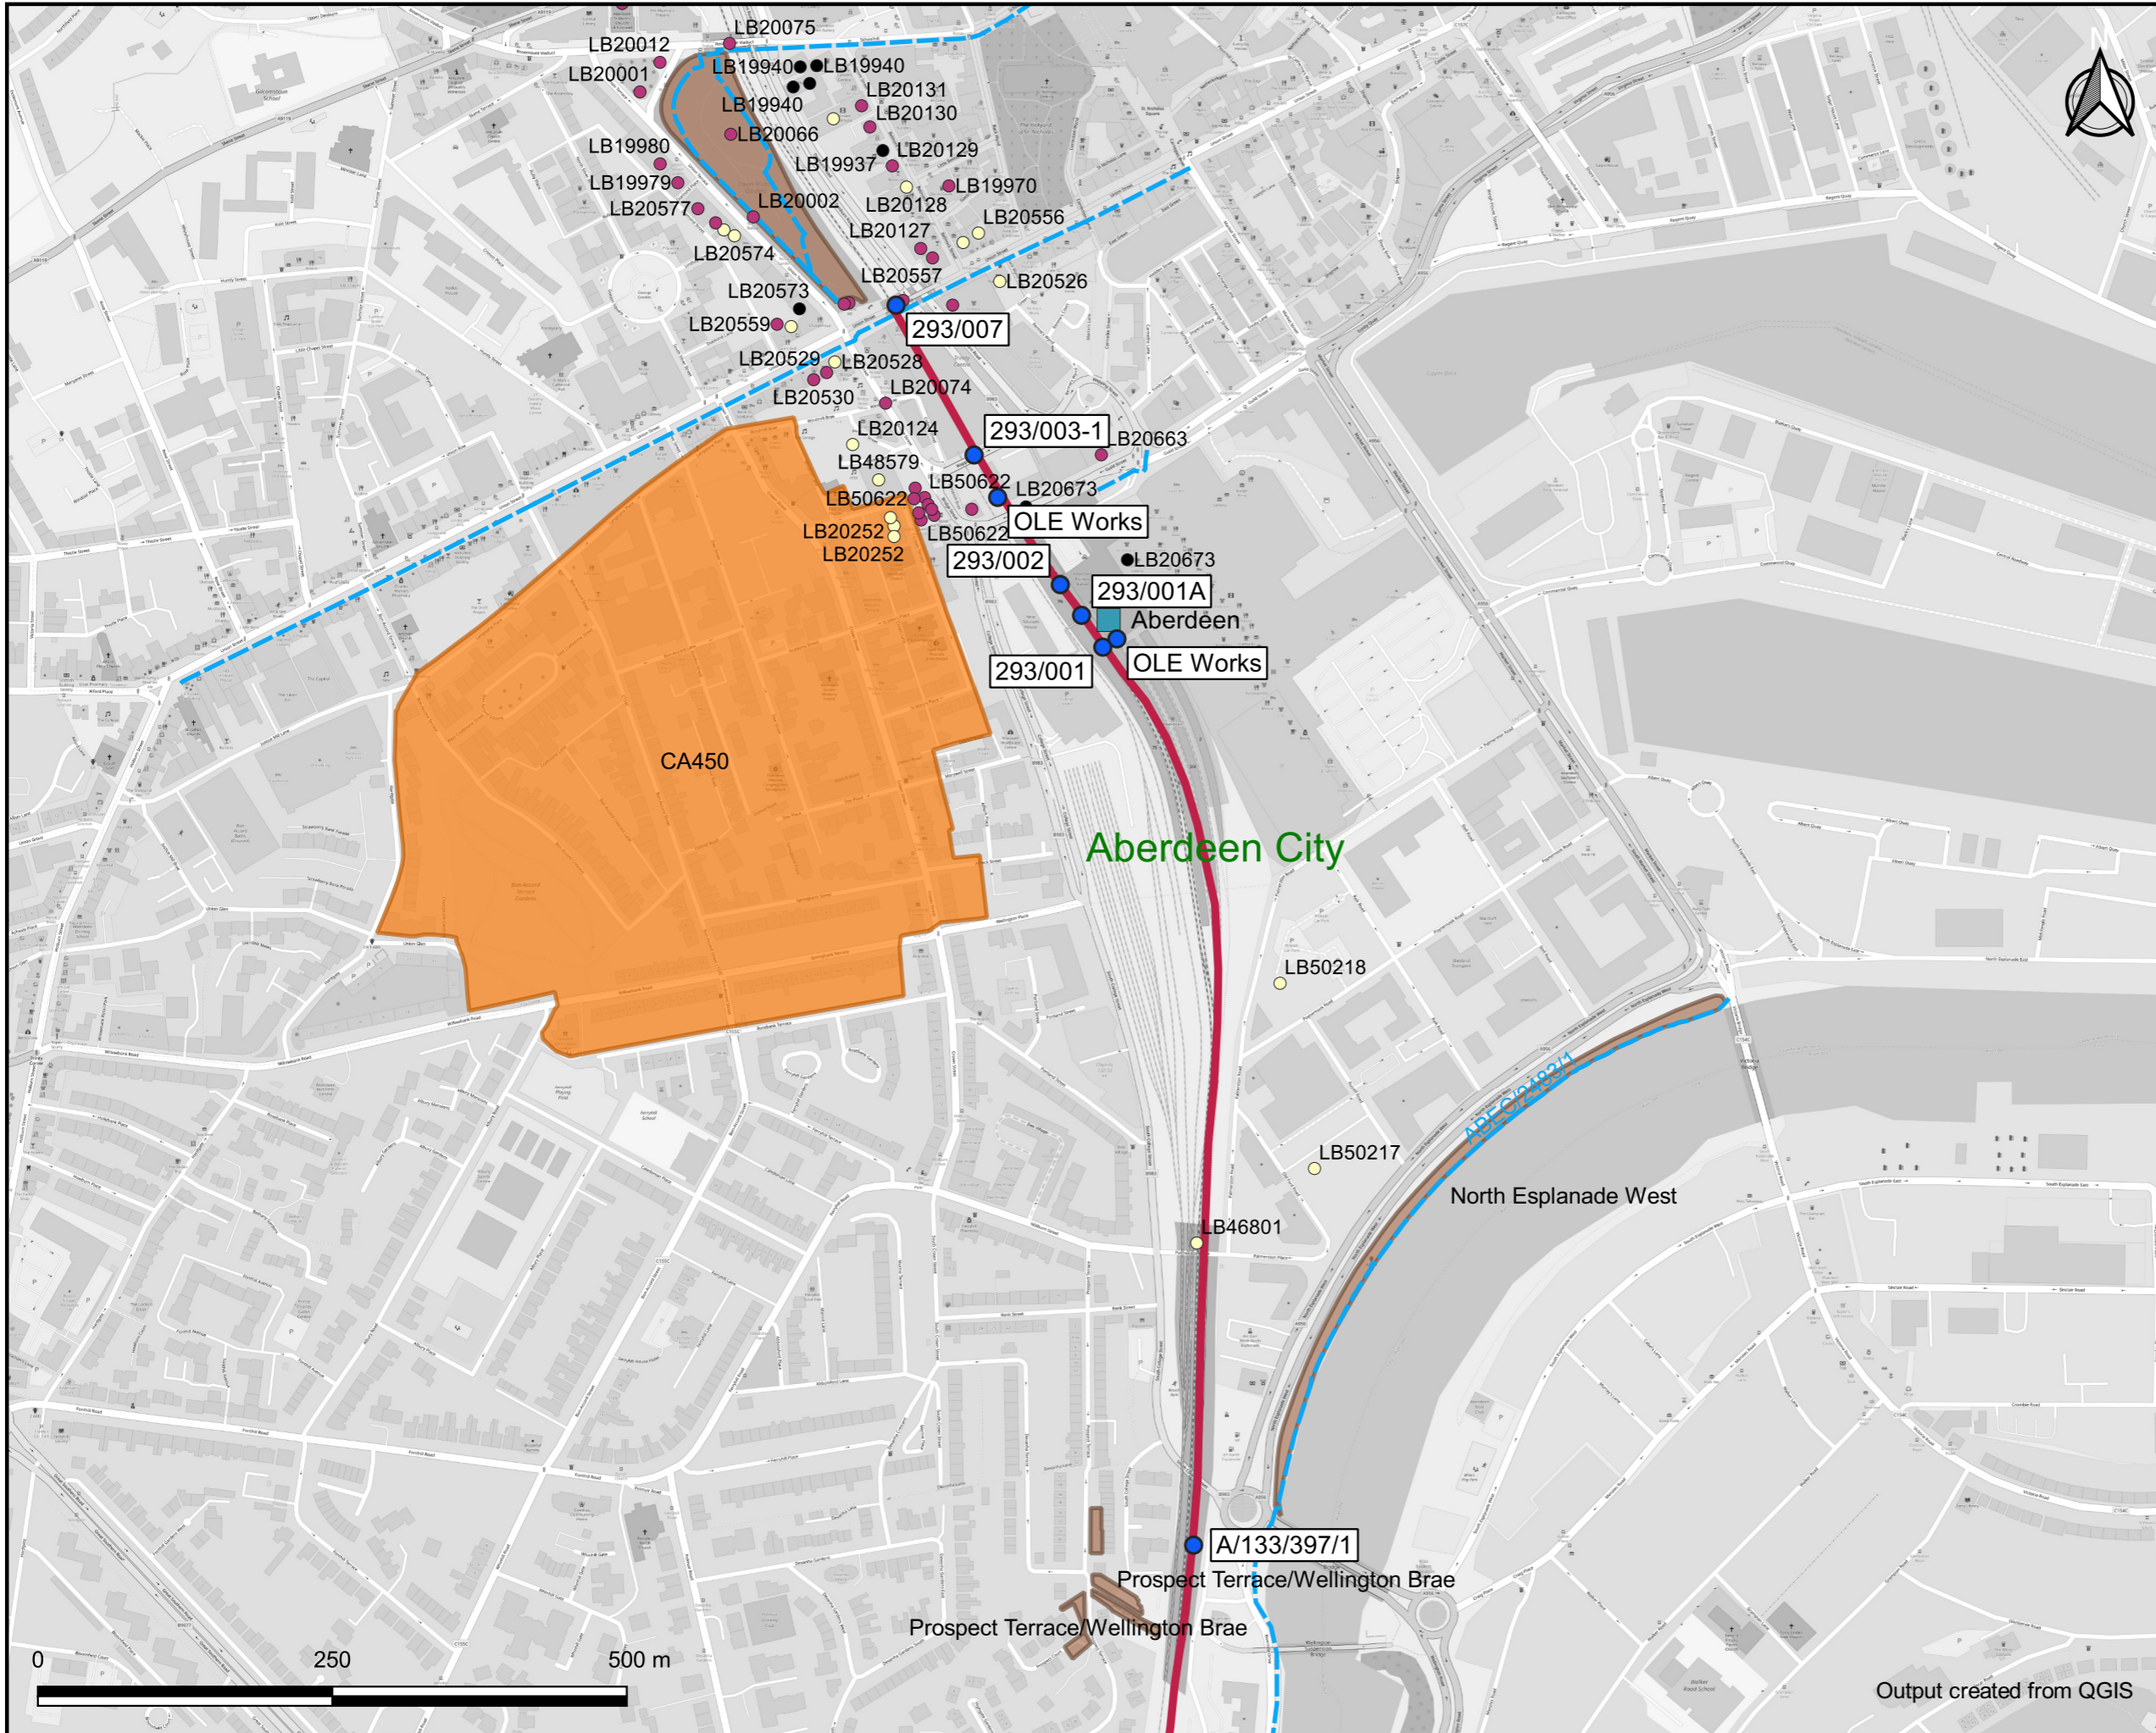

**Aberdeen City Council  
Heritage Designations**

**Map 3**

**Legend**

- Local Authority Boundaries
- Intervention Sites
- Listed Buildings
  - A
  - B
  - C
- Stations
- Railway
- Core Paths
- TPO Points
- TPO Areas
- Scheduled Ancient Monuments
- Conservation Areas
- Gardens and Designed Landscapes
- Battlefields

Scale 1:10,000

Printed By M. Henderson