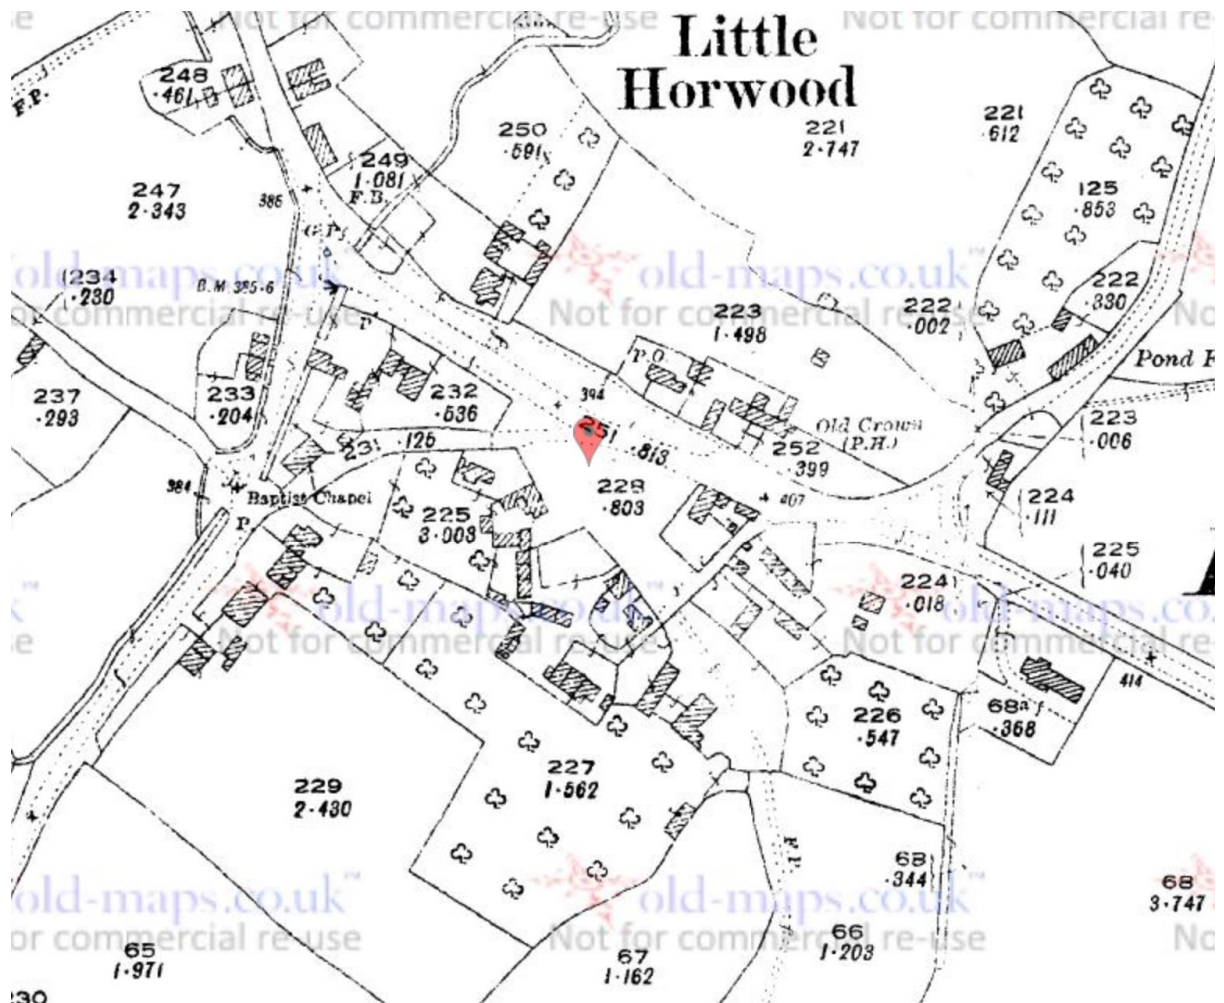

Heritage statement Appendices  
'The Old Crown' 9-11 Mursley Road, Little Horwood

Appendix 1

OS Historical Maps

Little Horwood C 1880, Showing the Old Crown (P.H.) with what appear to be side extensions and defined curtilage.

Little Horwood C 1925 The 'Old Crown P.H.' curtilage appears different. Extensions shown to both sides and to the rear. Outbuilding shown to the rear.

Appendix 2

The Old Crown C 2000

Appendix 3

Back view of house & flat roof

Back & side

Back & side (roof damage clearly seen on corner)