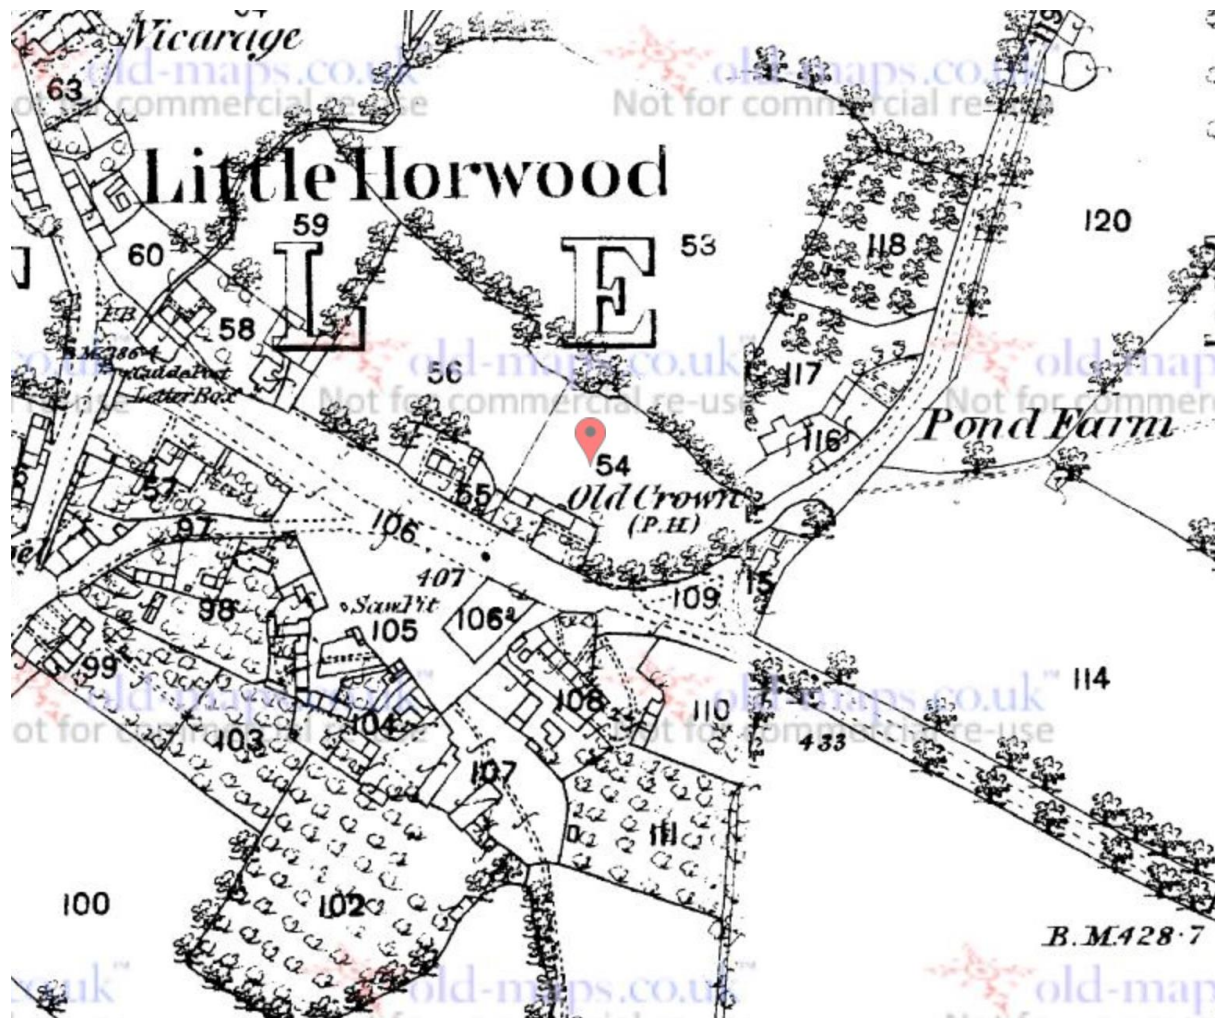

Heritage statement Appendices  
'The Old Crown' 9-11 Mursley Road, Little Horwood

Appendix 1

OS Historical Maps

Little Horwood C 1880, Showing the Old Crown (P.H.) with what appear to be side extensions and defined curtilage.

Little Horwood C 1925 The 'Old Crown P.H.' curtilage appears different. Extensions shown to both sides and to the rear. Outbuilding shown to the rear.

Appendix 2

The Old Crown C 2000

Appendix 3

Back view of house & flat roof

Back & side

Back & side (roof damage clearly seen on corner)