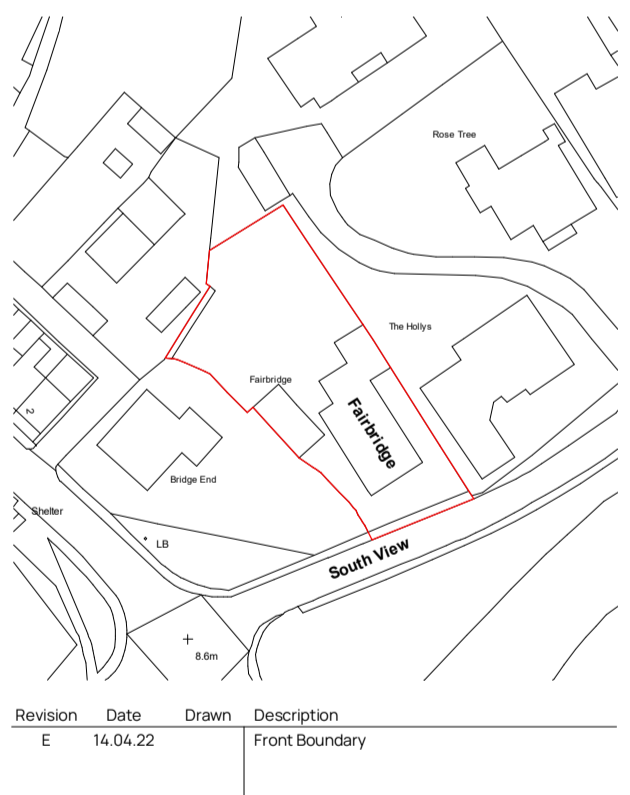

Site Plan - Existing
1 : 200

Site Plan - Proposed
1 : 200

Revision	Date	Drawn	Description
E	14.04.22		Front Boundary

Client & Project

Front / Rear / Side Extension and Internal Alterations

Address
Fairbridge, South View
NE58 8AH

Drawing Title
Existing & Proposed Site Plans
_Stage / Note

Drawing Number	Scale @ A1	Drawn	Checked
S2539-06	As indicated	AL	-

BuildingDesignNorthern
Established 1983.
T: 01912551819 E: alham@bdnrd.com
W: www.bdnrd.com
North East (Head Office)
The Old School, Simpson Street,
Sunderland, SR4 6DR
North West
Room 107, Uxerston Business Centre,
Uxerston, LA12 7JG