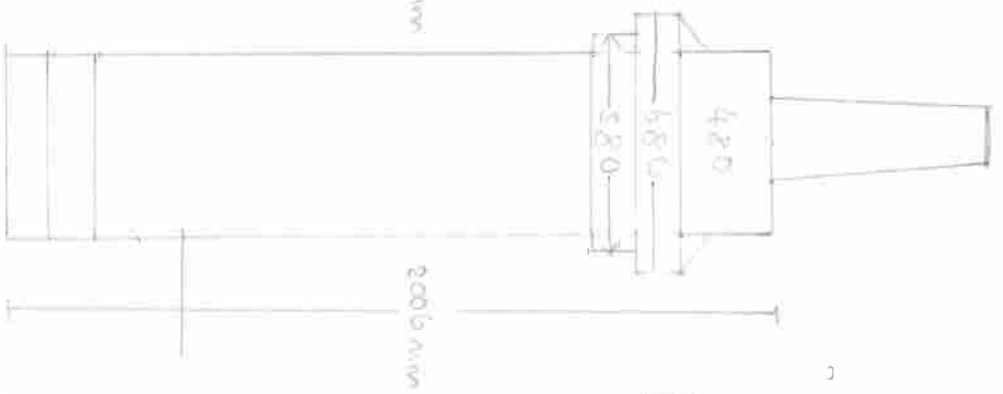

FRONT

RIGHT HAND SIDE

REAR

LEFT HAND SIDE

SCALE 1:20

PAPER SIZE: A4

WHITE HOUSE, OLD BRISTOL ROAD, FRONT, RIGHT HAND SIDE CHIMNEY