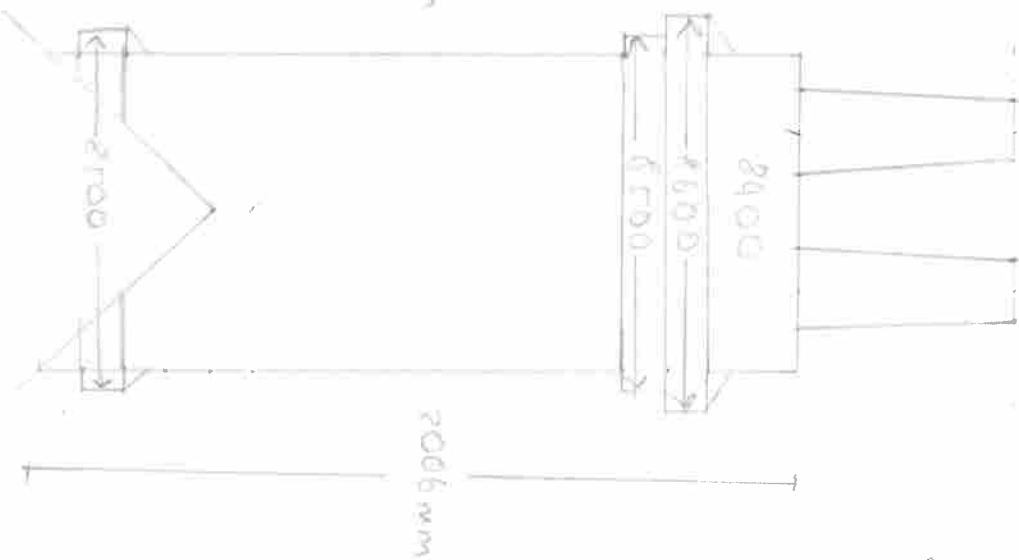

FRONT

RIGHT HAND SIDE

REAR

LEFT HAND SIDE

SCALE 1:20

PAPER SIZE: A4

WHITE HOUSE, OLD BRISTOL ROAD, FRONT, RIGHT HAND SIDE CHIMNEY