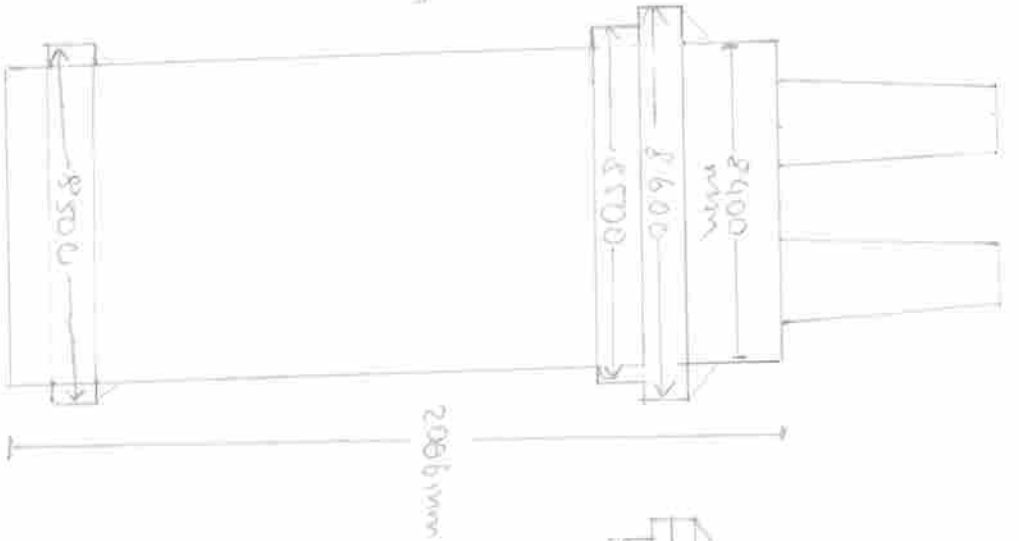

FRONT

RIGHT HAND SIDE

REAR

LEFT HAND SIDE

SCALE 1:20

PAPER SIZE: A4

WHITE HOUSE, OLD BRISTOL ROAD, FRONT, RIGHT HAND SIDE CHIMNEY