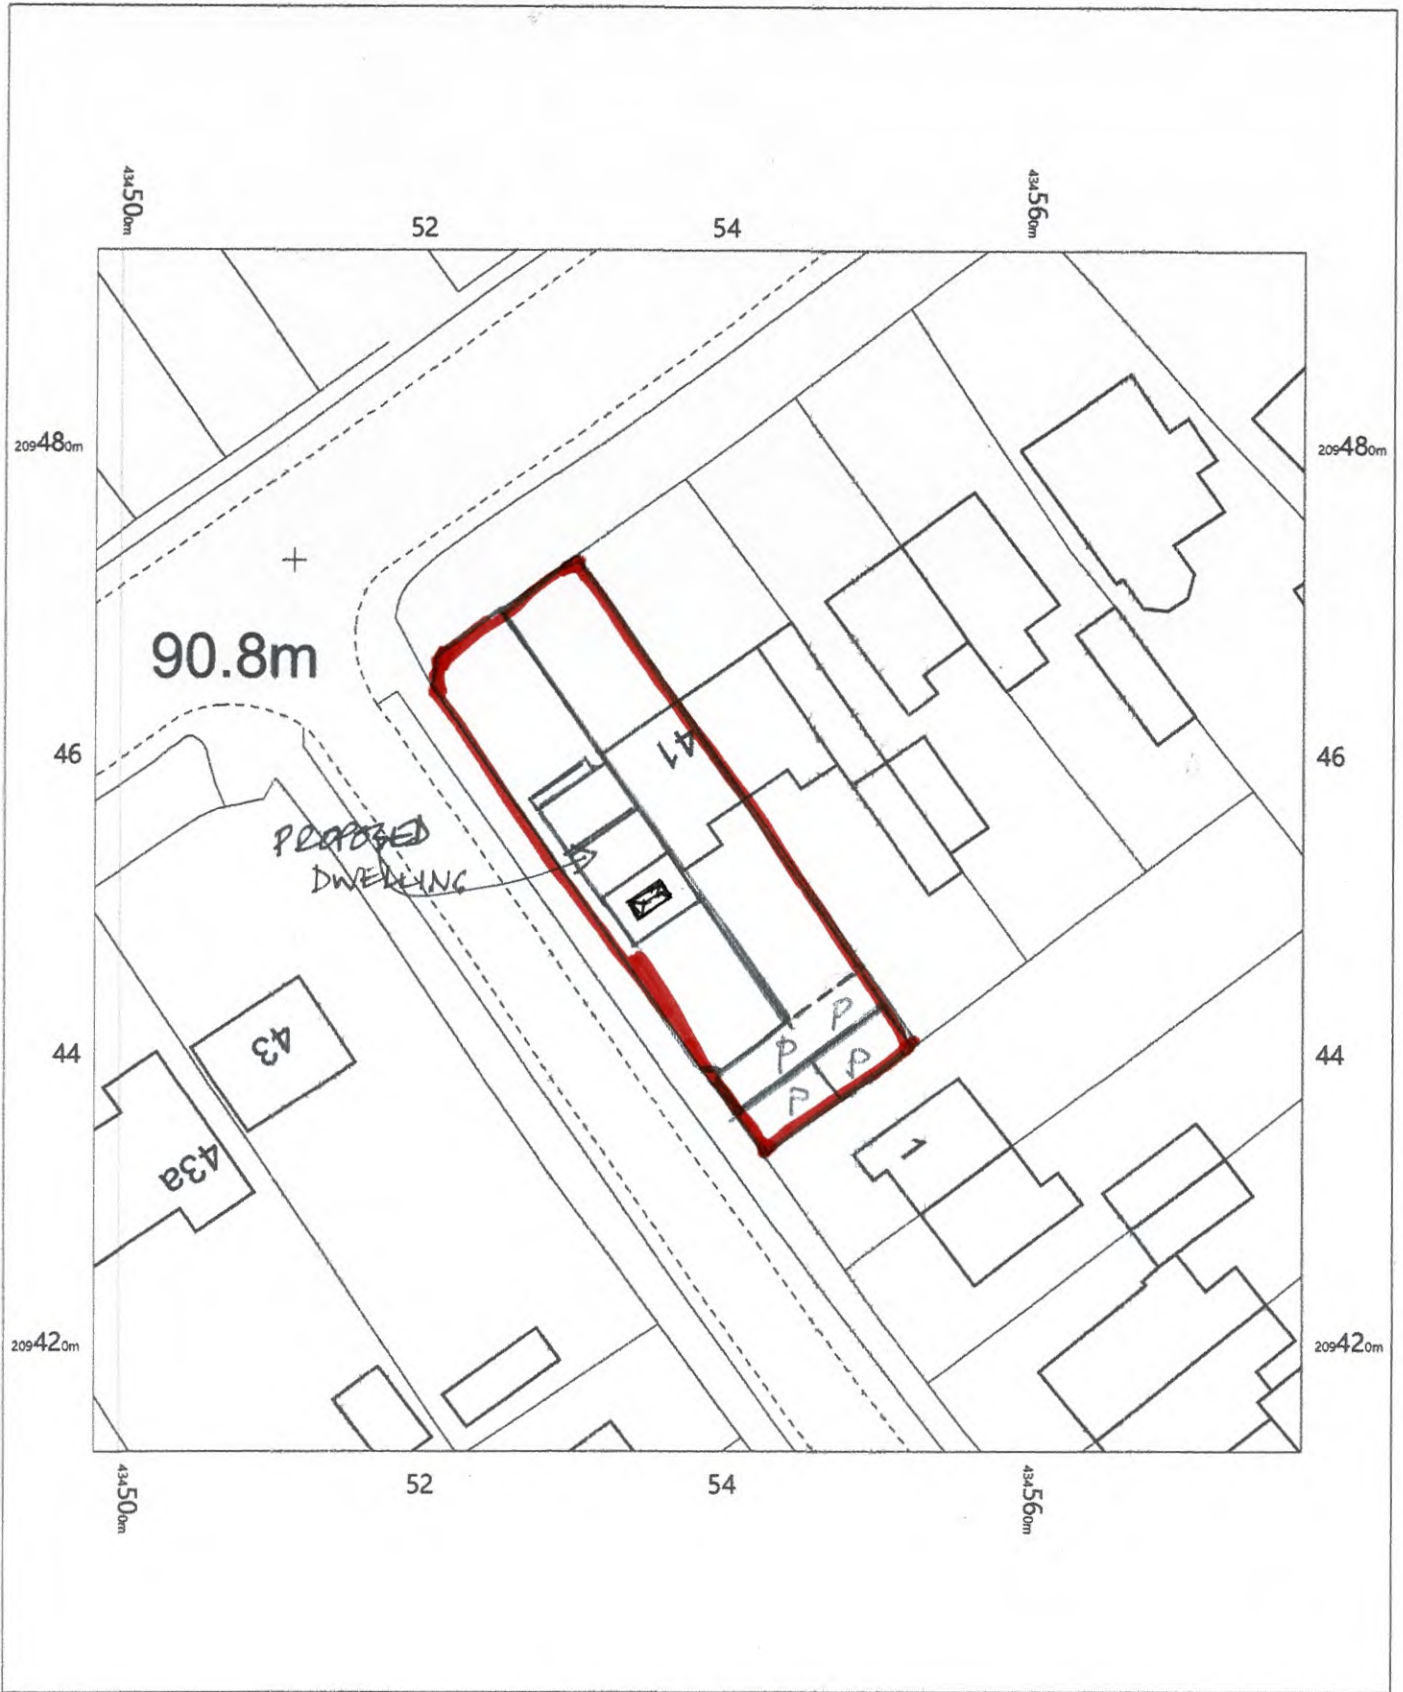

41 Curbridge Road, OX28 5JU

41 Curbridge Road,
Witney,
Oxfordshire
OX28 5JU

OS MasterMap 1250/2500/10000 scale
Monday, November 8, 2021, ID: MPMBW-01001242
www.blackwellmapping.co.uk

1:500 scale print at A4, Centre: 434538 E, 209453 N

© Crown Copyright Ordnance Survey. Licence no. 100041041

BLACKWELL'S
MAPPING SERVICES
PERSONAL & PROFESSIONAL MAPPING
www.blackwellmapping.co.uk

TEL: 0800 151 2612
maps@blackwell.co.uk