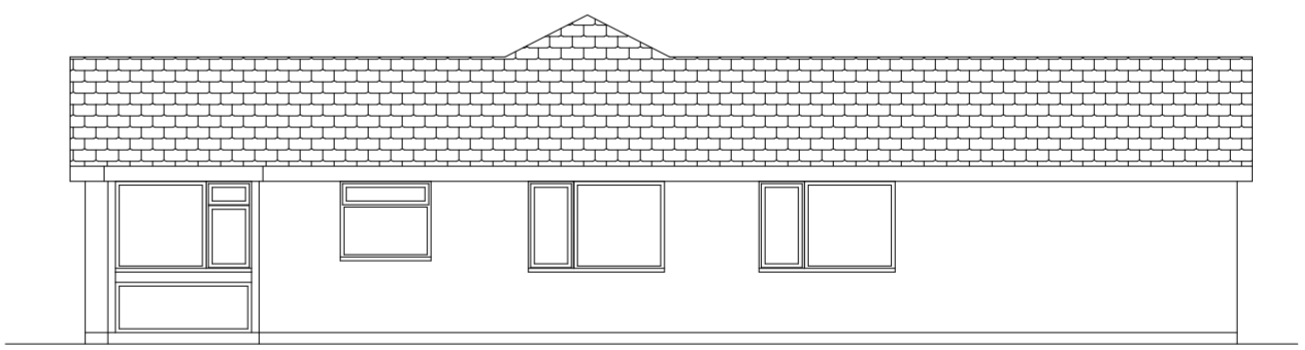

Existing Side