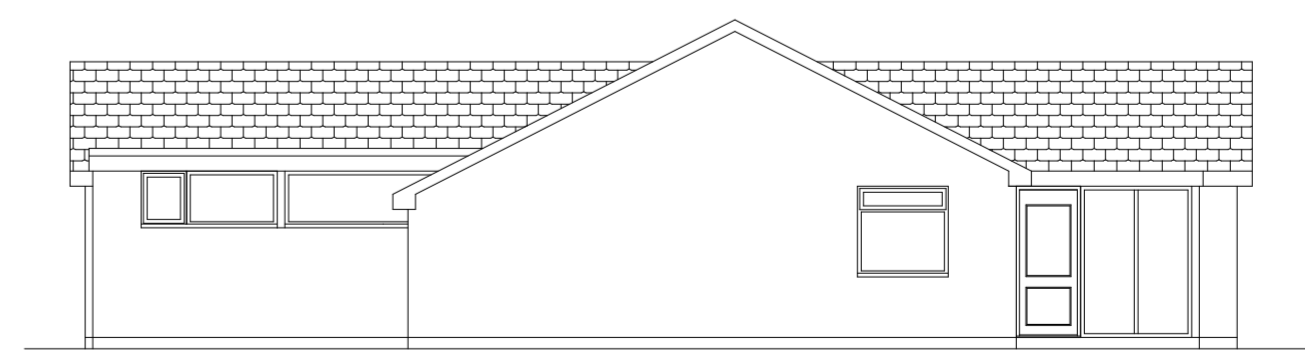

Existing Side