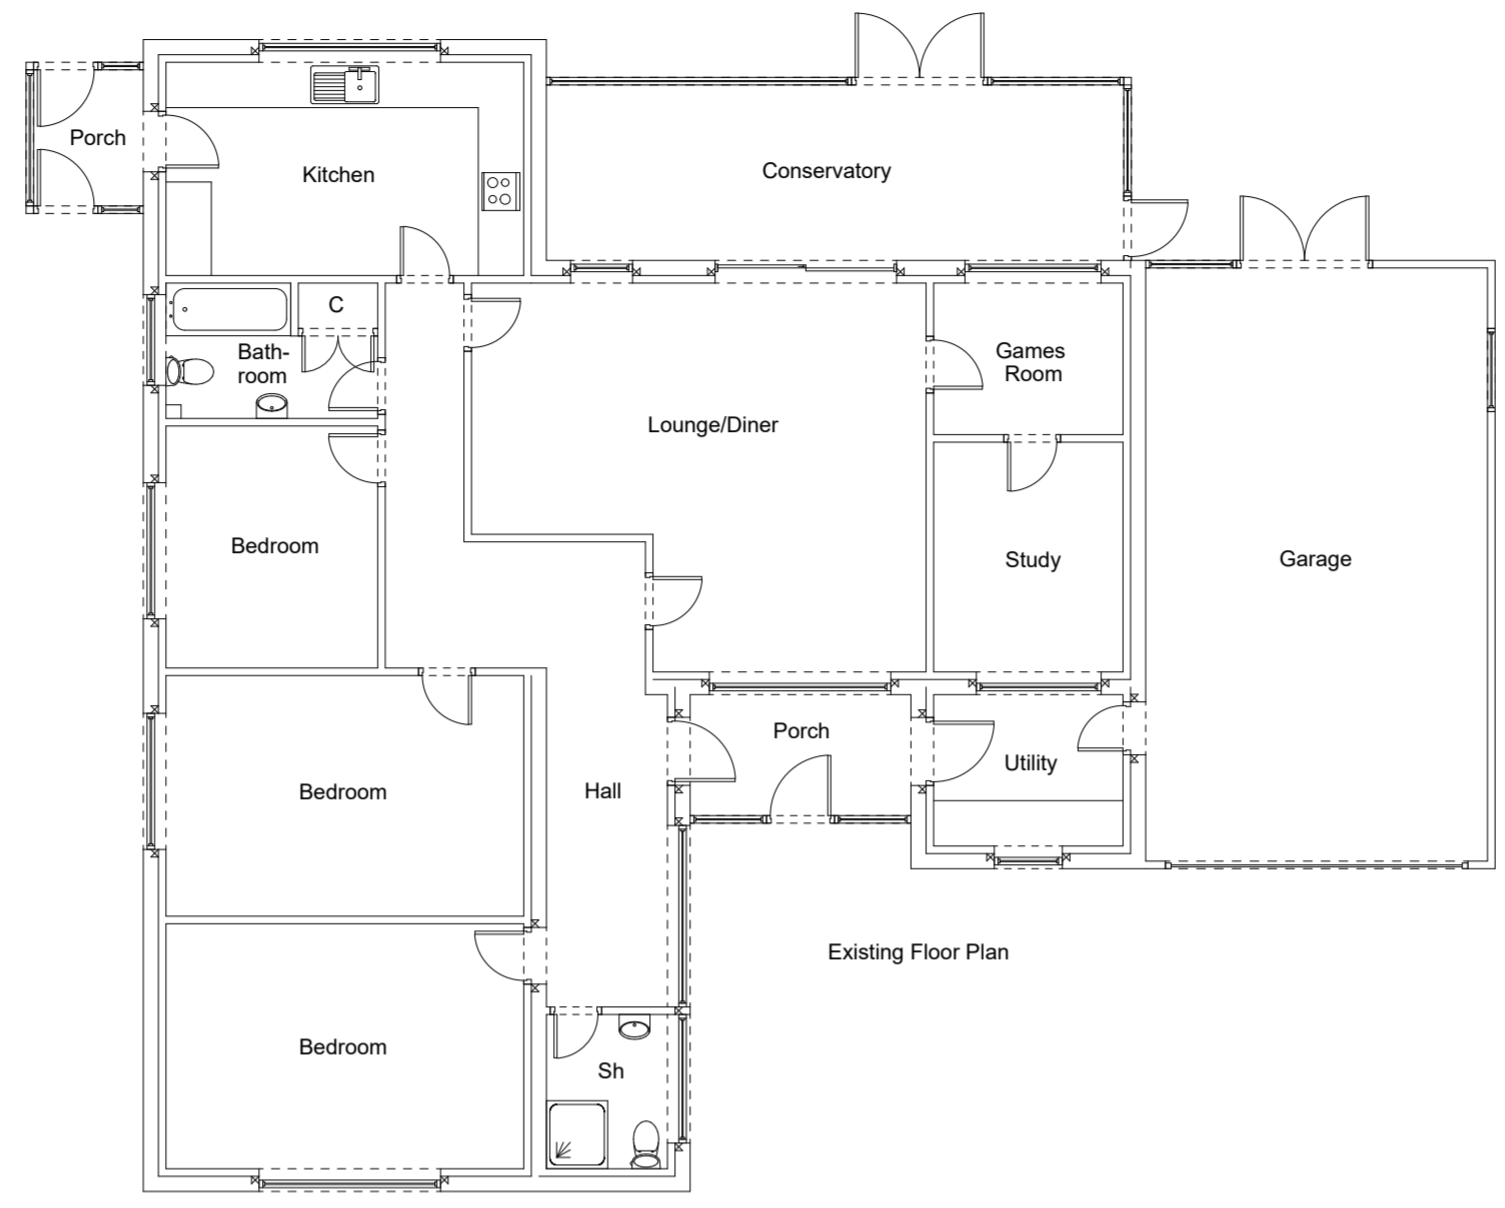

Client
Mr C Webb

Project
**1 The Orchard
Chiseldon
Swindon
SN4 0PH**

Drawing Title
Existing

Drawing No.
22/1777/01

Date
April 2022

Scale
1:100 @ A2

Drawn by
MM

Checked by
RGN

27b High Street
Highworth
Swindon
SN6 7AG

01793 762368
07798 864291

Existing Front