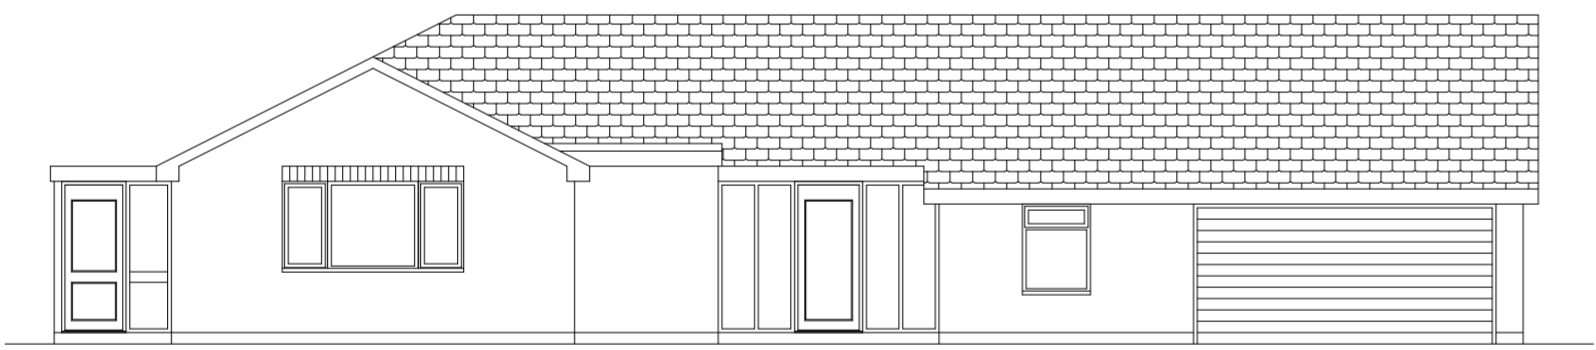

Client
Mr C Webb

Project
**1 The Orchard
Chiseldon
Swindon
SN4 0PH**

Drawing Title
Existing

Drawing No.
22/1777/01

Date
April 2022

Scale
1:100 @ A2

Drawn by
MM

Checked by
RGN

27b High Street
Highworth
Swindon
SN6 7AG

01793 762368
07798 864291

Existing Front