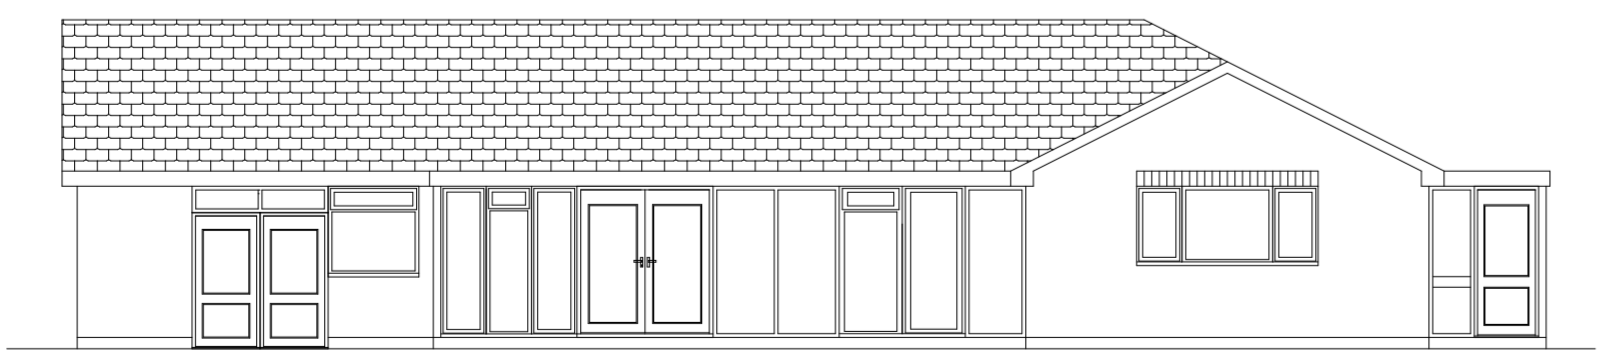

Existing Rear