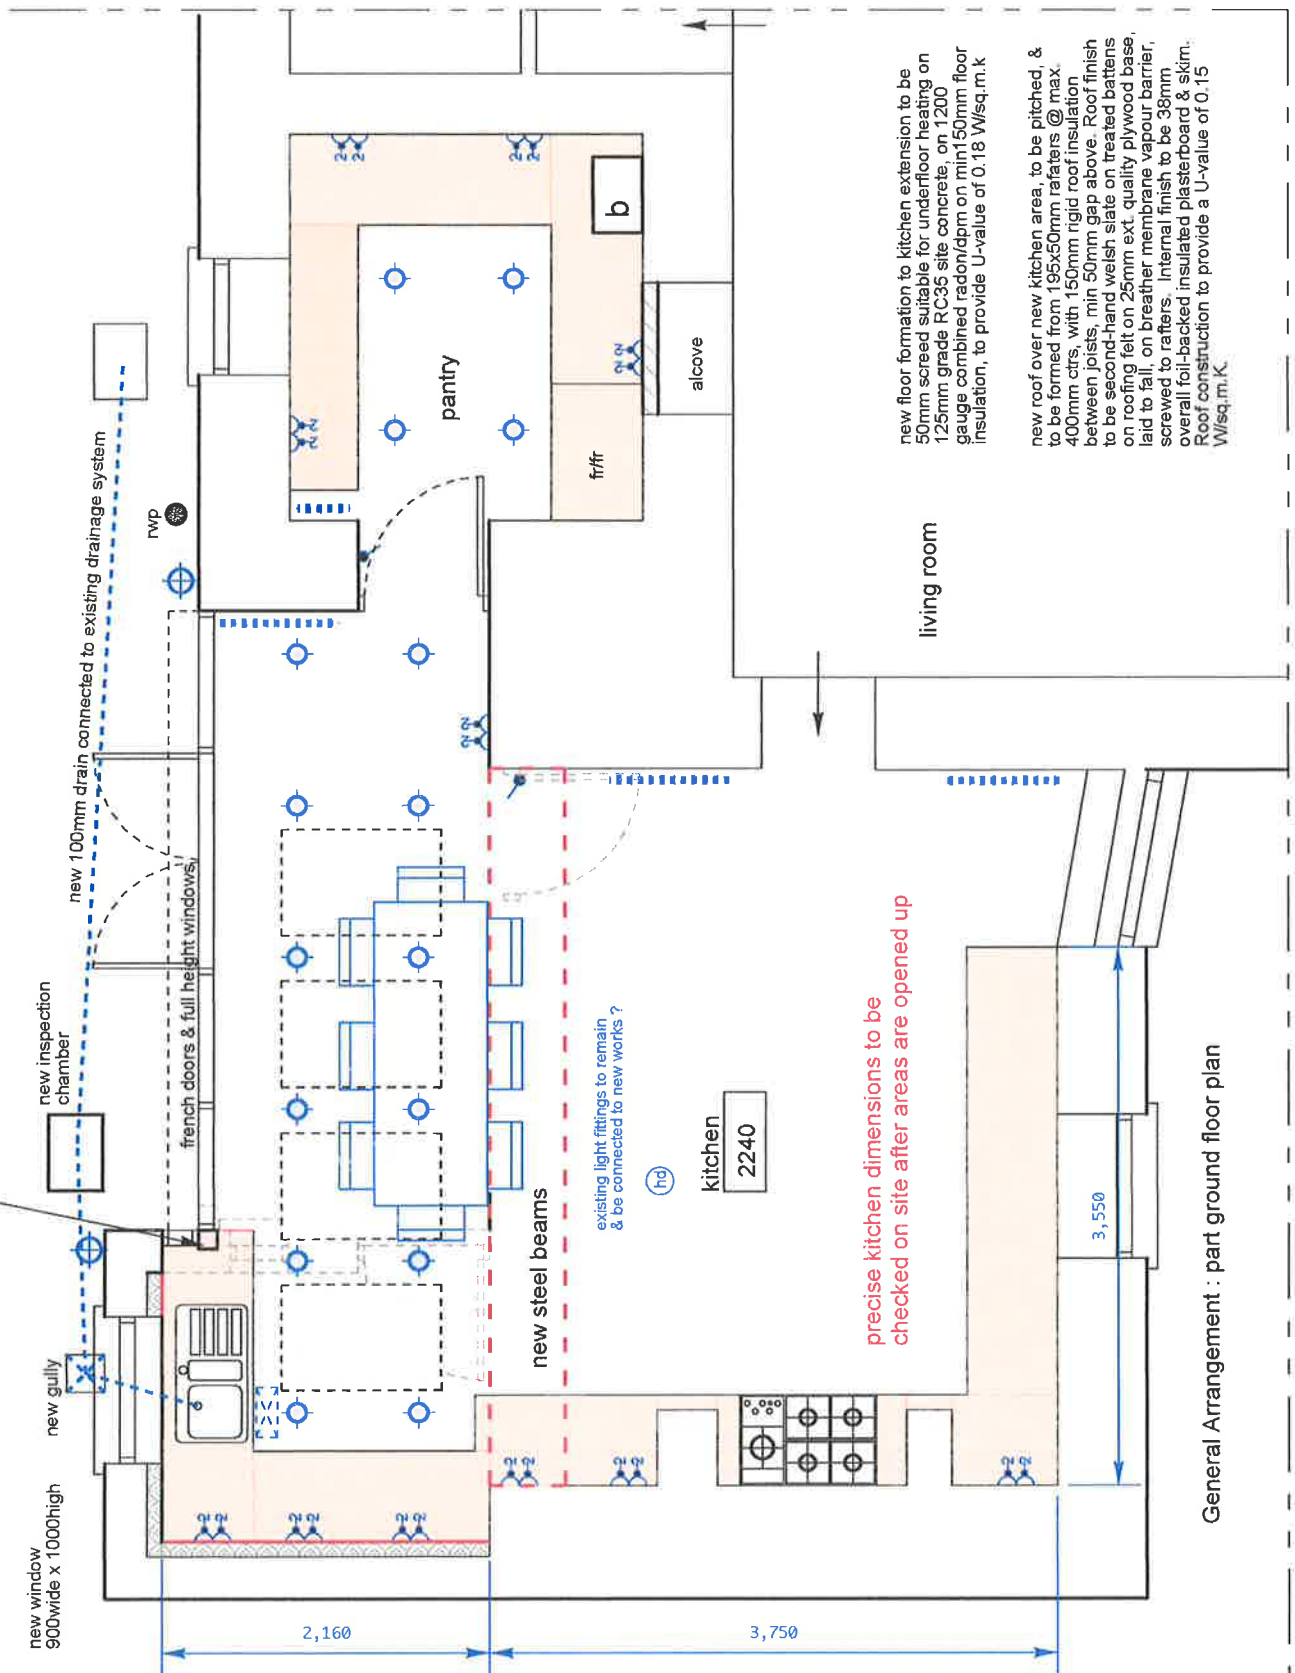

SERVICES KEY : NB : all new light fittings to be low-energy type. Precise numbers & locations tba on site

- double 13 amp flush switch socket outlet
- gas supply/meter
- electricity supply/meter
- water stopcock
- distribution board
- mechanical extract vent
- radiator
- smoke detector
- heat detector
- shaver point & strip light
- 1 gang 1 way s.p. flush 6 amp ceiling pull switch
- 1 gang 1 way s.p. flush 6 amp wall switch
- 1 gang 2 way s.p. flush 6 amp wall switch
- recessed or surface mounted light fitting
- flush ceiling light fitting
- external wall-mounted light fitting
- television point
- telephone/ft point

General Arrangement : part ground floor plan