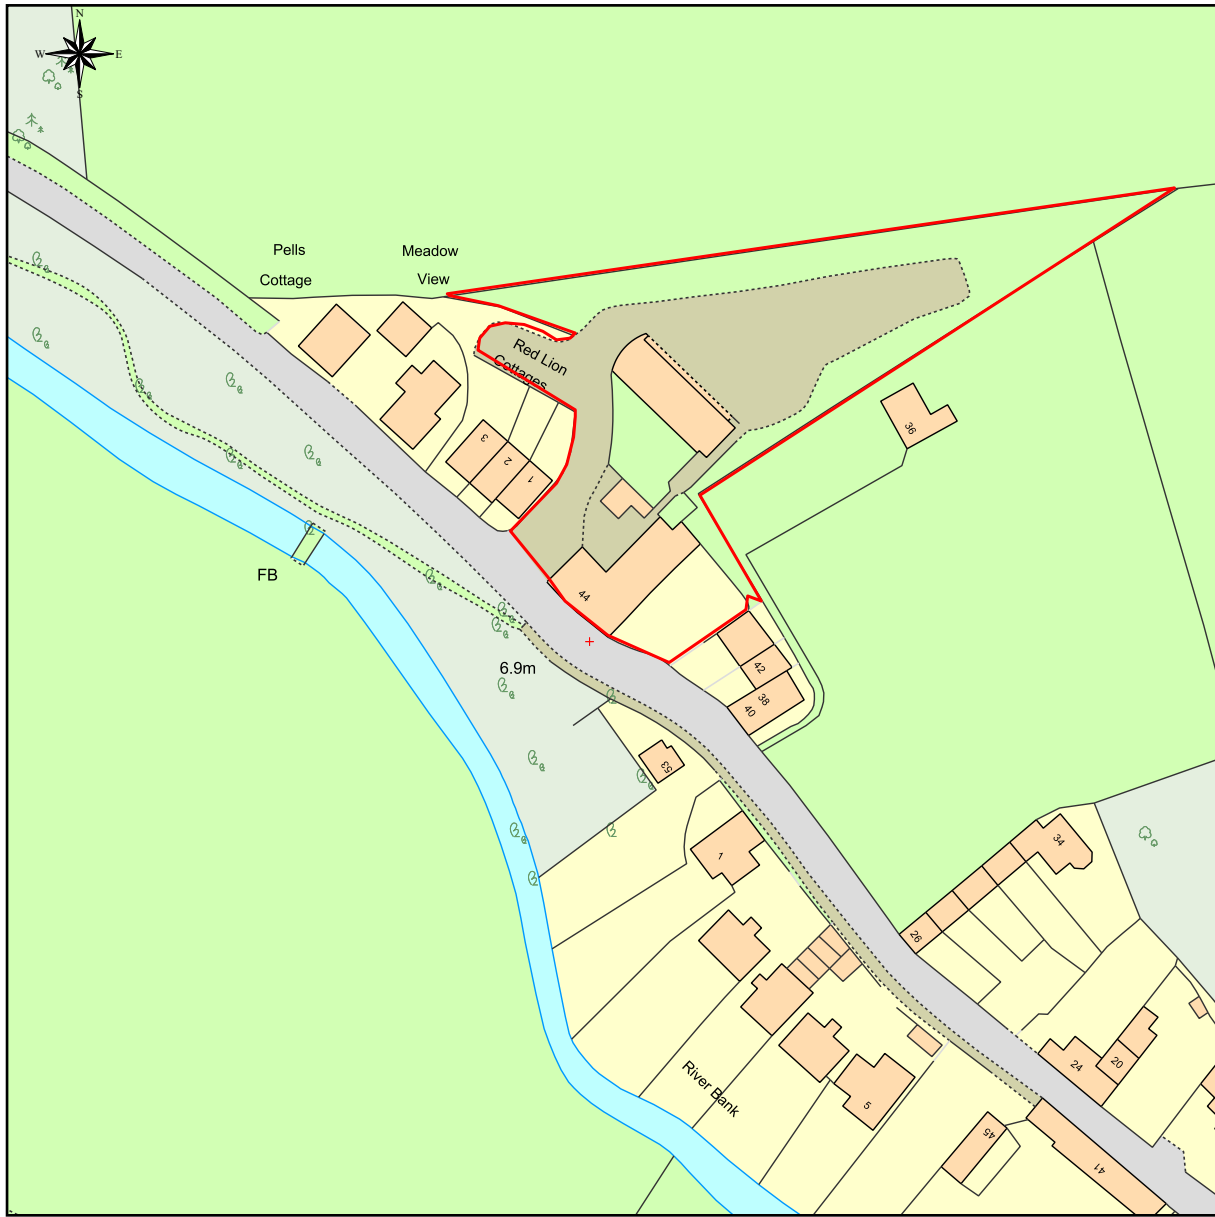

# Location Plan of NR23 1AJ

This Plan includes the following Licensed Data: OS MasterMap Colour PDF Location Plan by the Ordnance Survey National Geographic Database and incorporating surveyed revision available at the date of production. Reproduction in whole or in part is prohibited without the prior permission of Ordnance Survey. The representation of a road, track or path is no evidence of a right of way. The representation of features, as lines is no evidence of a property boundary. © Crown copyright and database rights, 2017. Ordnance Survey 0100031673

0m 20m 40m 60m 80m 100m

Scale: 1:1250, paper size: A4

**plans ahead** by emapsite™

Prepared by: Rob Alcott, 12-06-2017