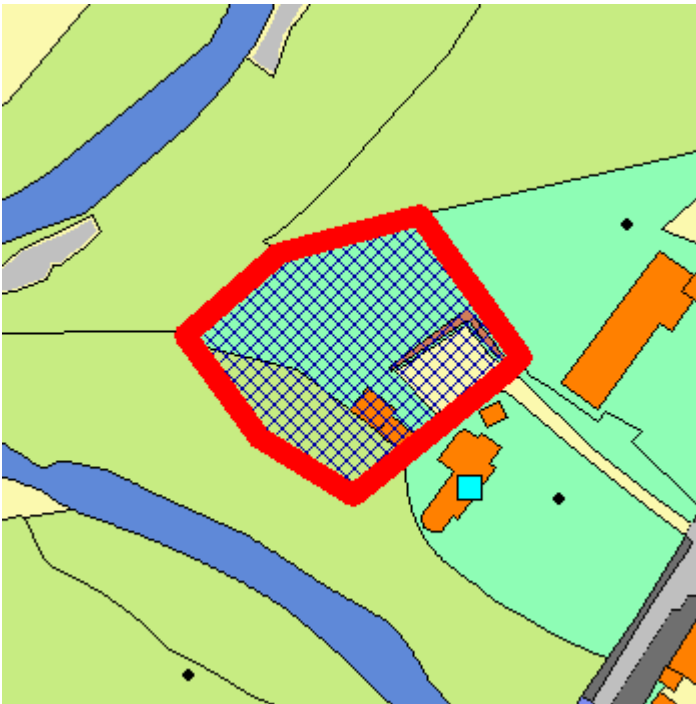

DEVELOPMENT MANAGEMENT

LIST OF NEIGHBOURS NOTIFIED

Reference: 22/00770/FUL
Proposal: Erection of dwellinghouse
Site: Land North West Of Lynedale West Linton Scottish Borders

NEIGHBOURS NOTIFIED

Upper Lynedale West Linton Scottish Borders EH46 7HB

Lynedale West Linton Scottish Borders EH46 7HB

© Crown copyright and database right 2009. All rights reserved.
Ordnance Survey Licence number 100023423.