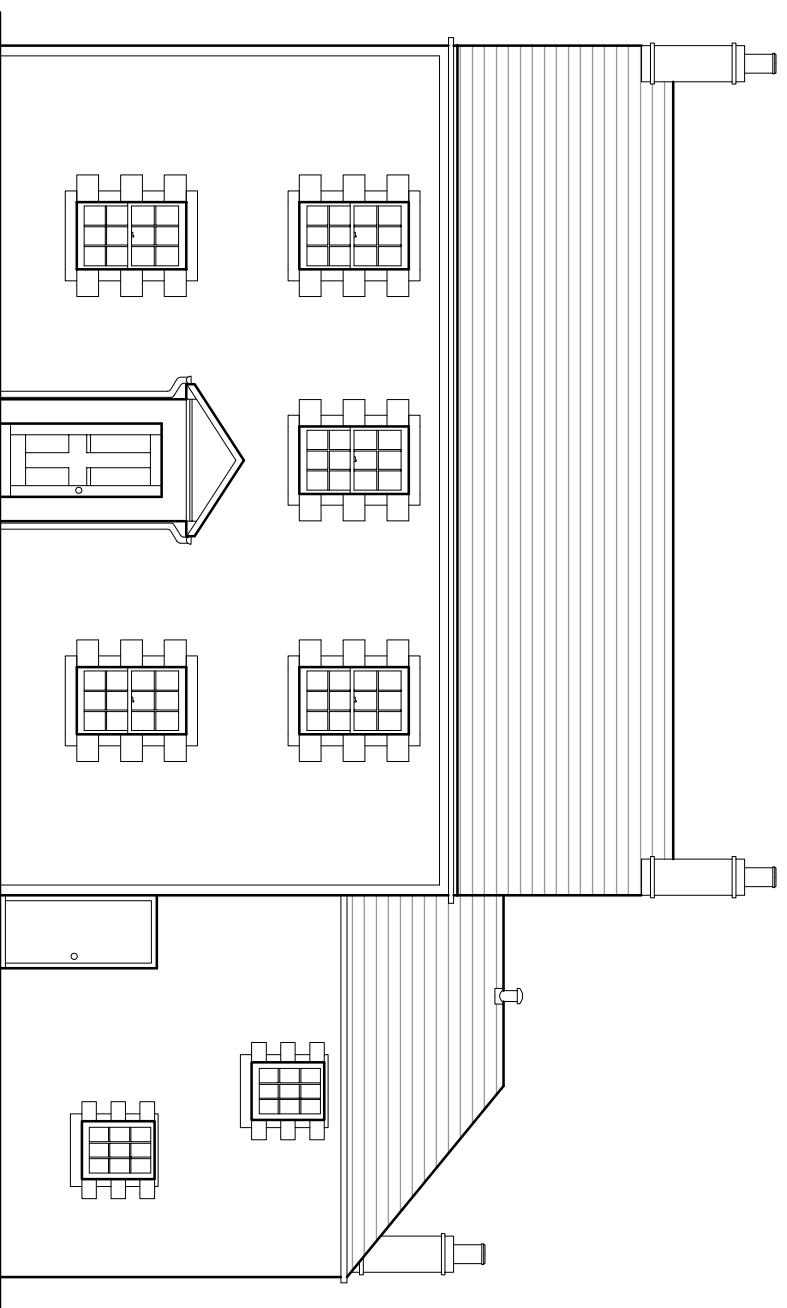

1 North-East Elevation

2 South-East Elevation

WILLOW WOOD
 RIAS Chartered Architects
 www.WillowWood.com
 0845 508 2823

Design:

Location:

**Proposed Alterations to
 Beeching Cottage, Lanton,
 TD8 6SU**

Drawing Title:
**Elevations
 As Proposed**

Date	04/05/22	Drawn	EA
Scale	1:100 @A3	Checked	PB

Drawing No. **3119 / 012**