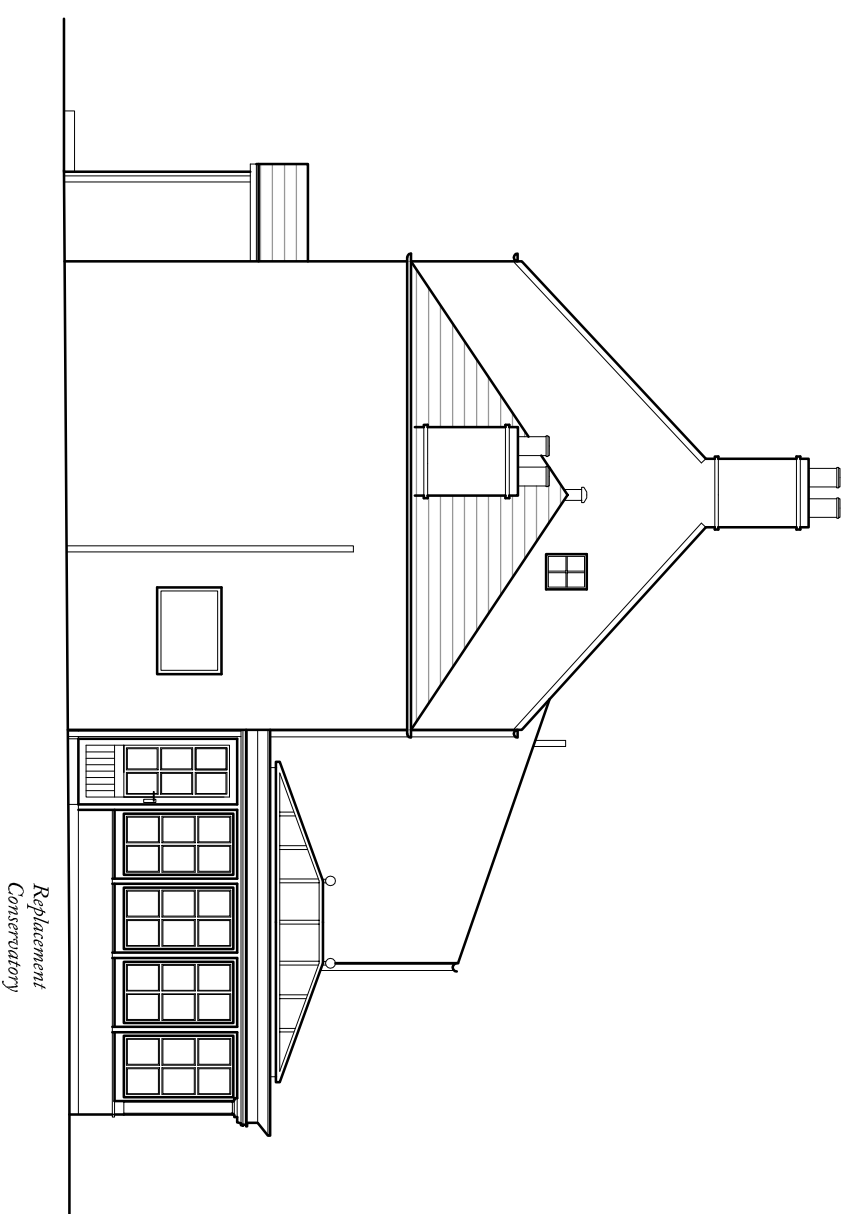

1 North-East Elevation

2 South-East Elevation

WILLOW WOOD
 RIAS Chartered Architects
 www.WillowWood.com
 0845 508 2823

Design:

Location:

**Proposed Alterations to
 Beeching Cottage, Lanton,
 TD8 6SU**

Drawing Title:
**Elevations
 As Proposed**

Date	04/05/22	Drawn	EA
Scale	1:100 @A3	Checked	PB

Drawing No. **3119 / 012**