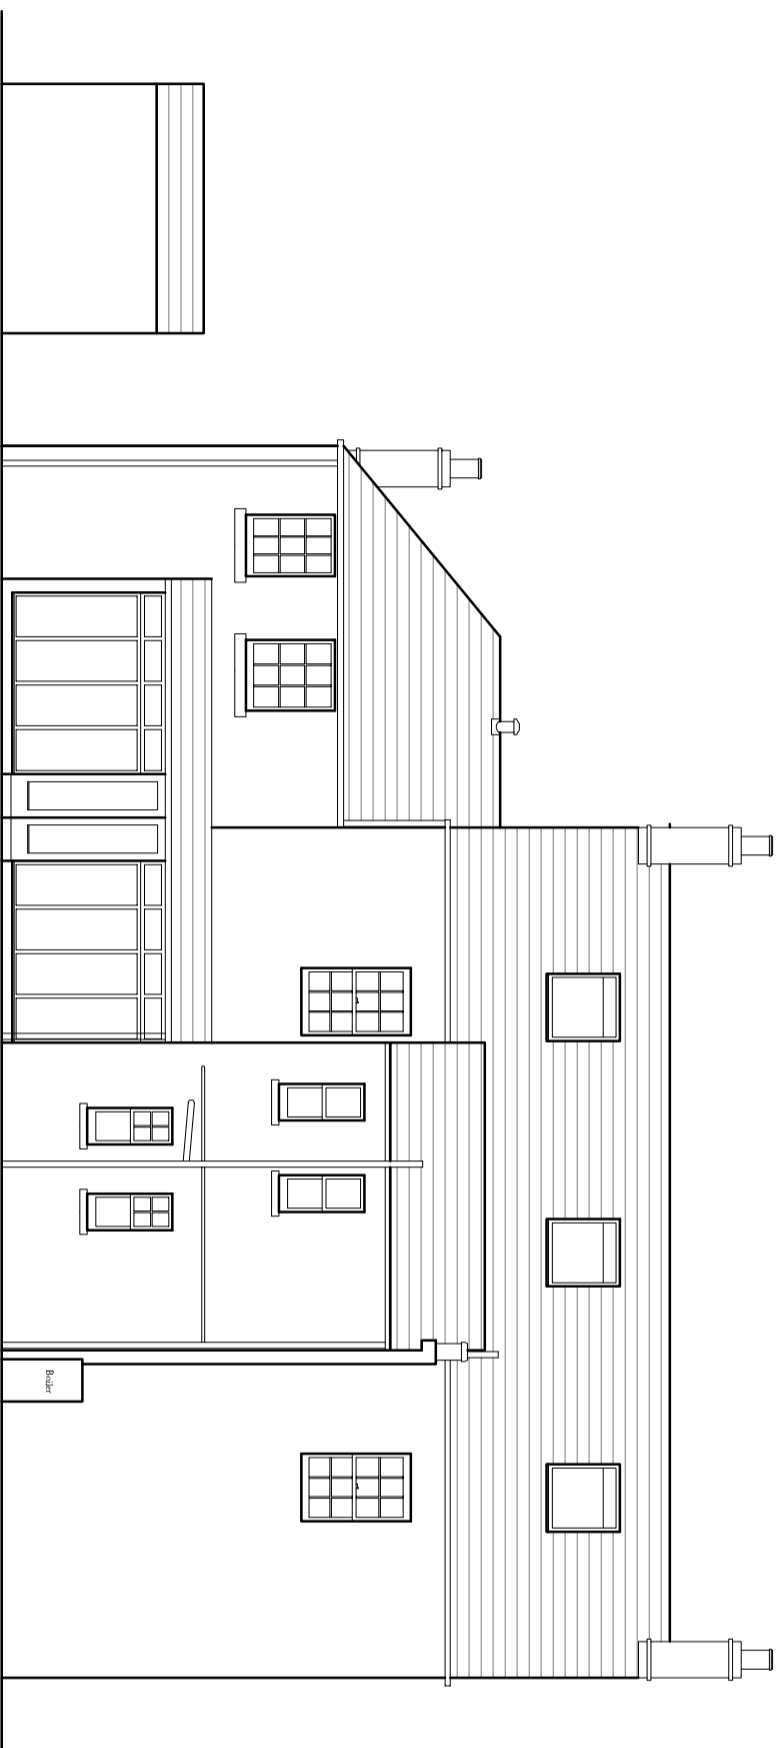

1 South-West Elevation

2 North-West Elevation

**RIAS Chartered Architects**  
www.YellowWood.com  
0845 508 2823

Design:

Location:

**Beeswing Cottage, Lanton,  
TD8 6SU**

Drawing Title:

**Survey**

Date: 29/09/21 | Drawn: E.A

Scale: 1:100 @A3 | Checked:

Drawing No. \_\_\_\_\_

**3119 / 006**

For: Planning | Revision