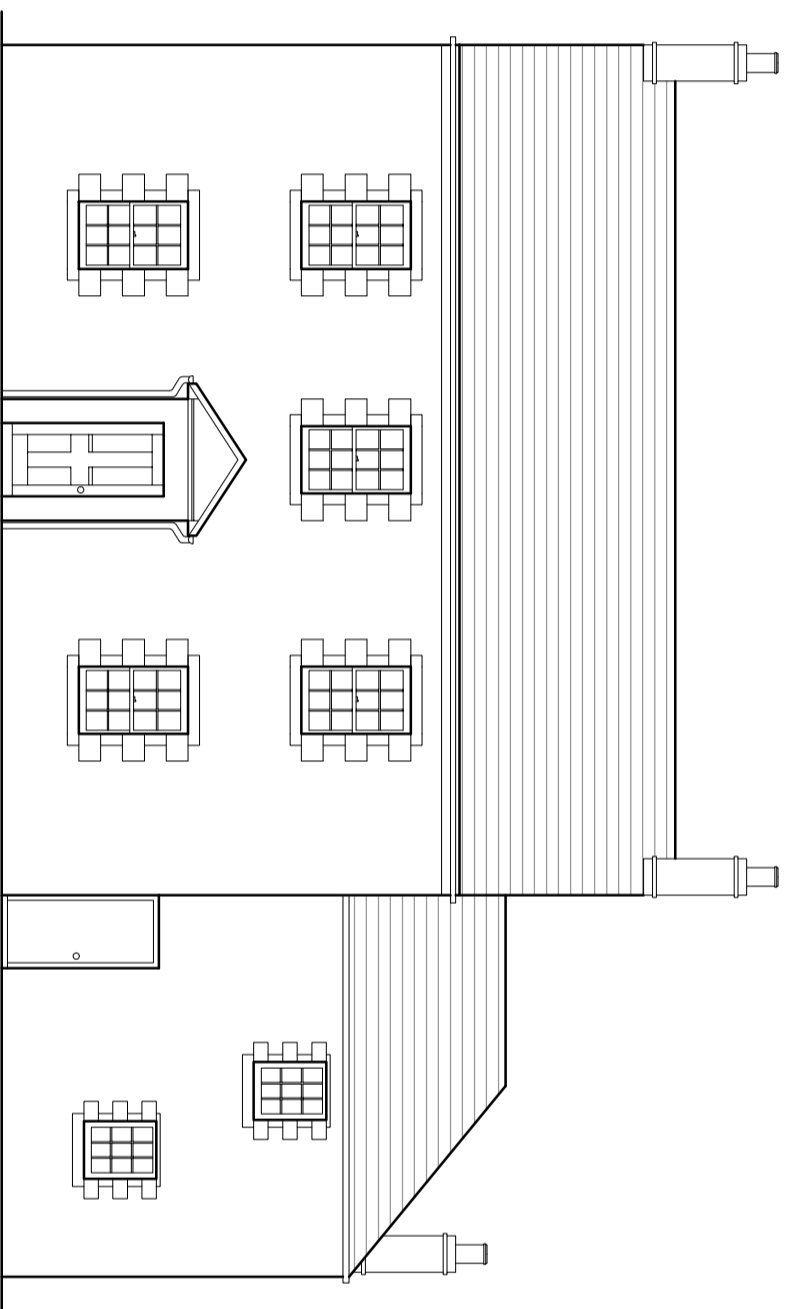

1 North-East Elevation

2 South-East Elevation

**RIAS Chartered Architects**  
www.YellowWood.com  
0845 508 2823

Design:

Location:

**Beeswing Cottage, Lanton,  
TD8 6SU**

Drawing Title:

**Survey**

Date: 29/09/21 | Drawn: EA

Scale: 1:100 @A3 | Checked:

Drawing No. \_\_\_\_\_

**3119 / 007**

For: Planning | Revision