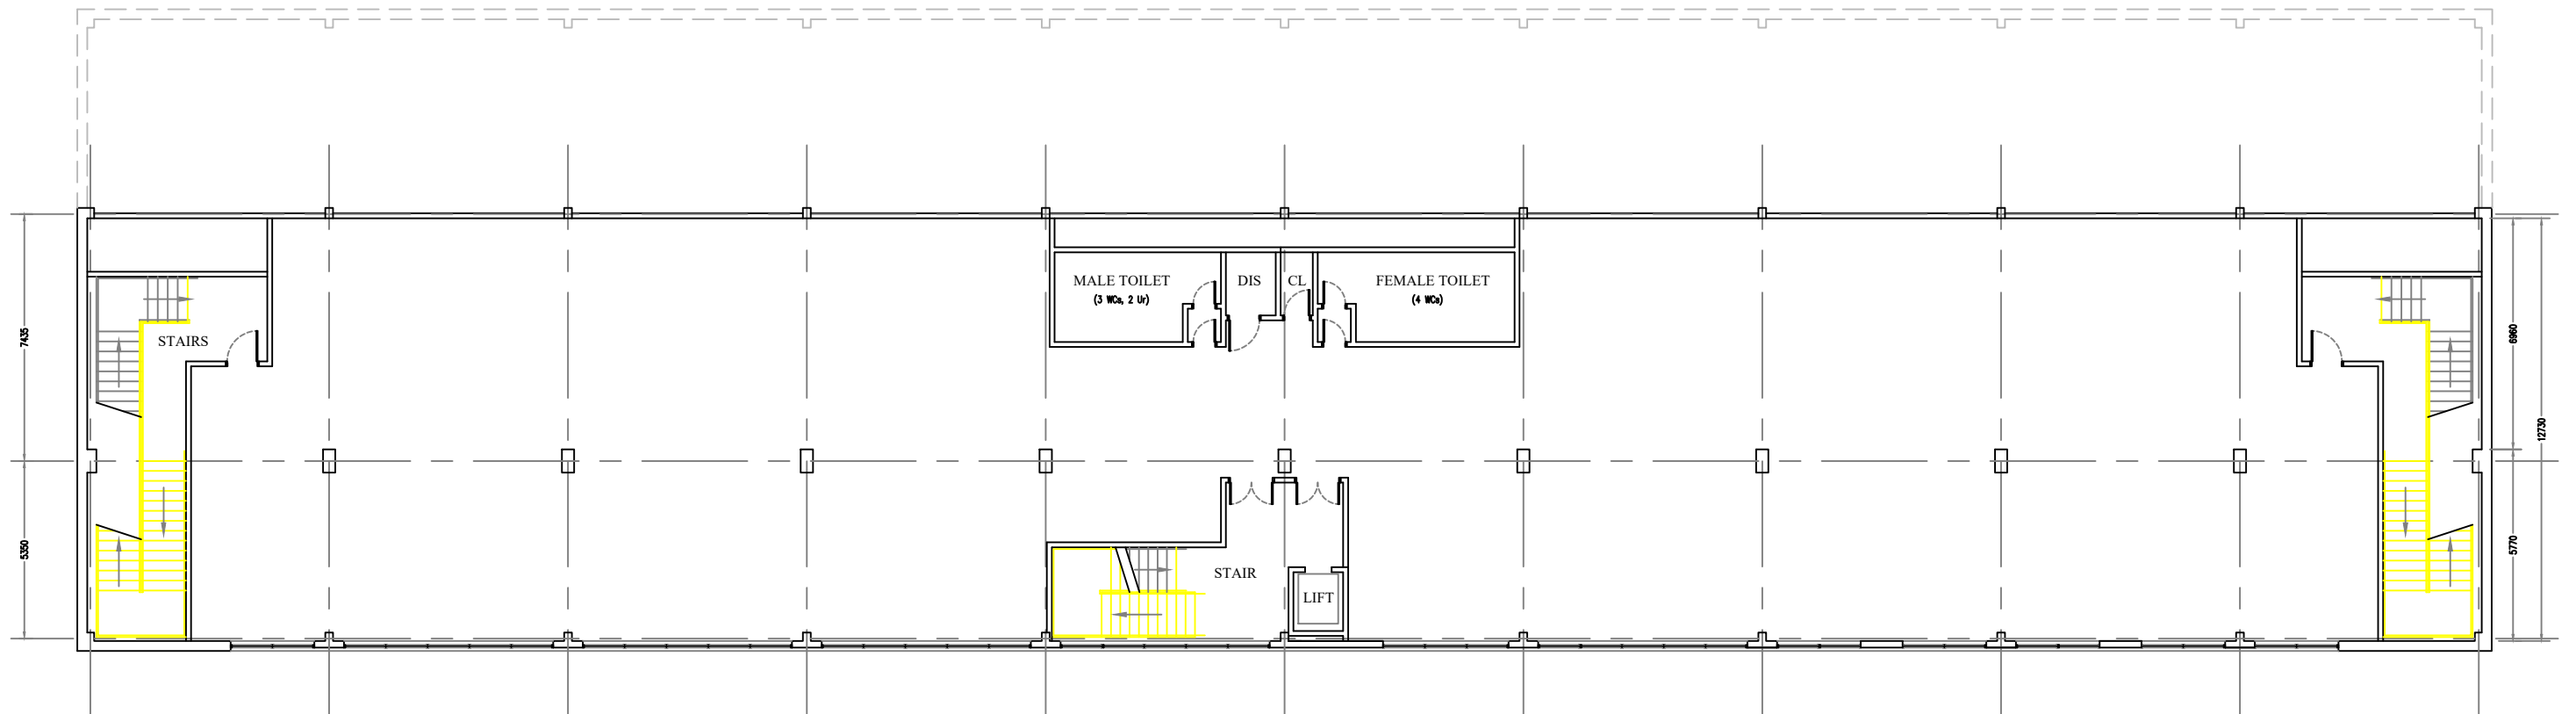

GENERAL FIRST FLOOR LAYOUT
AS EXISTING 1:200

73 GLASGOW ROAD
DUMBARTON
G82 1RE
TEL 01389 733033

ALL SIZES TO BE CHECKED ON SITE

DRAWN	REF No	DRG No	REV No
23/02/21	21.02.06	12	-

THE
HAY
PARTNERSHIP

CLIENT	H AFC
LOCATION	The Fountain of Youth Stadium North Stand, Cadzow Avenue, Hamilton, ML3 0FT
PROJECT	Change of Use from Offices to Residential Accommodation
TITLE	General First Floor Layout As Existing
SCALE	1:200 @ A3